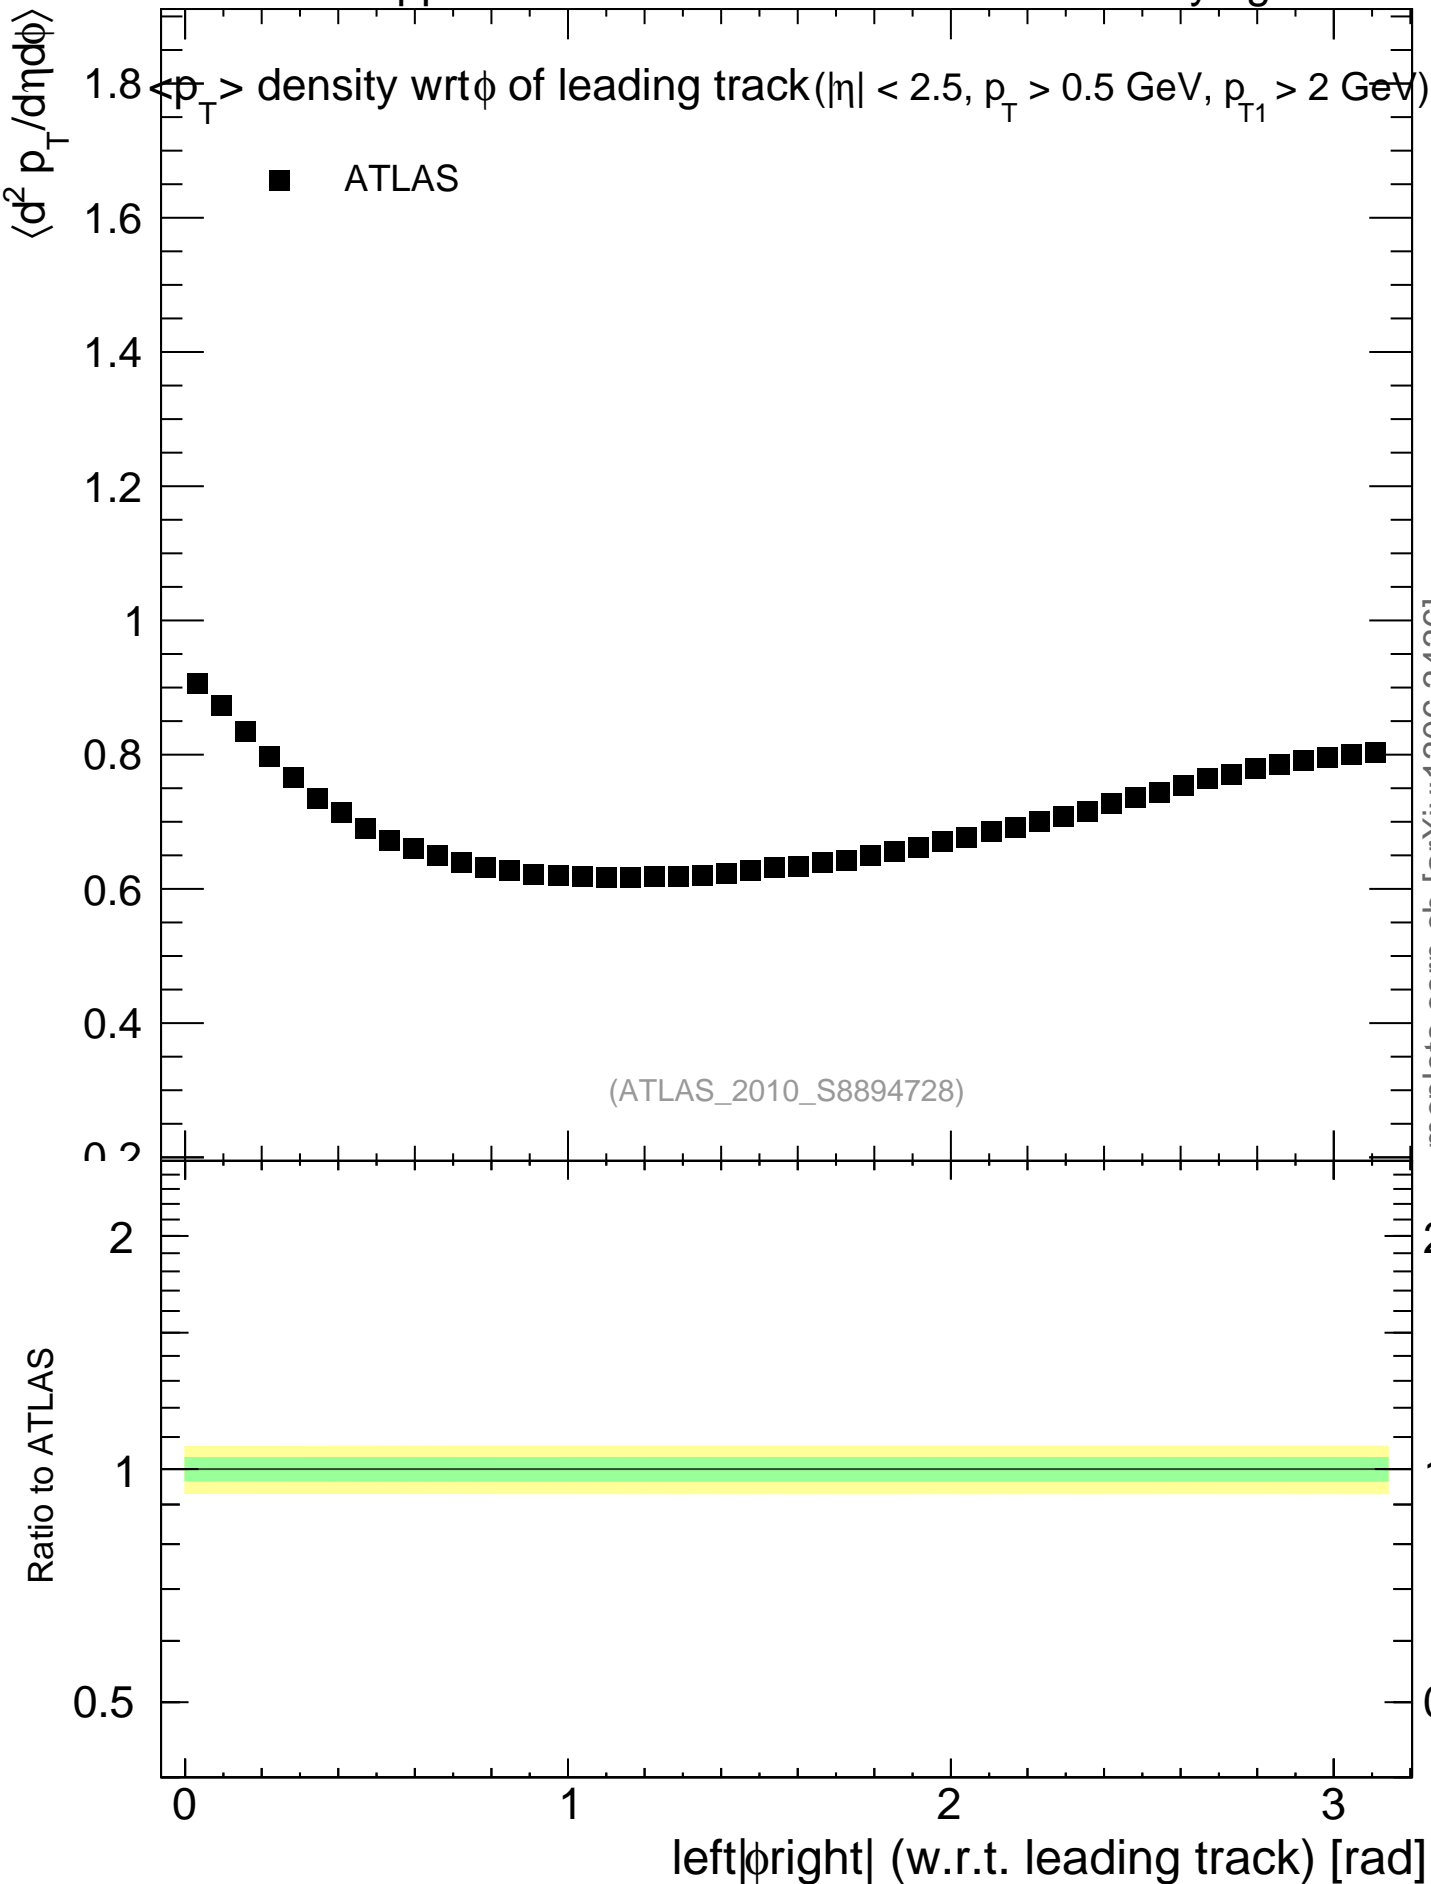

7000 GeV pp

Underlying Event

mcplots.cern.ch [arXiv:1306.3436]