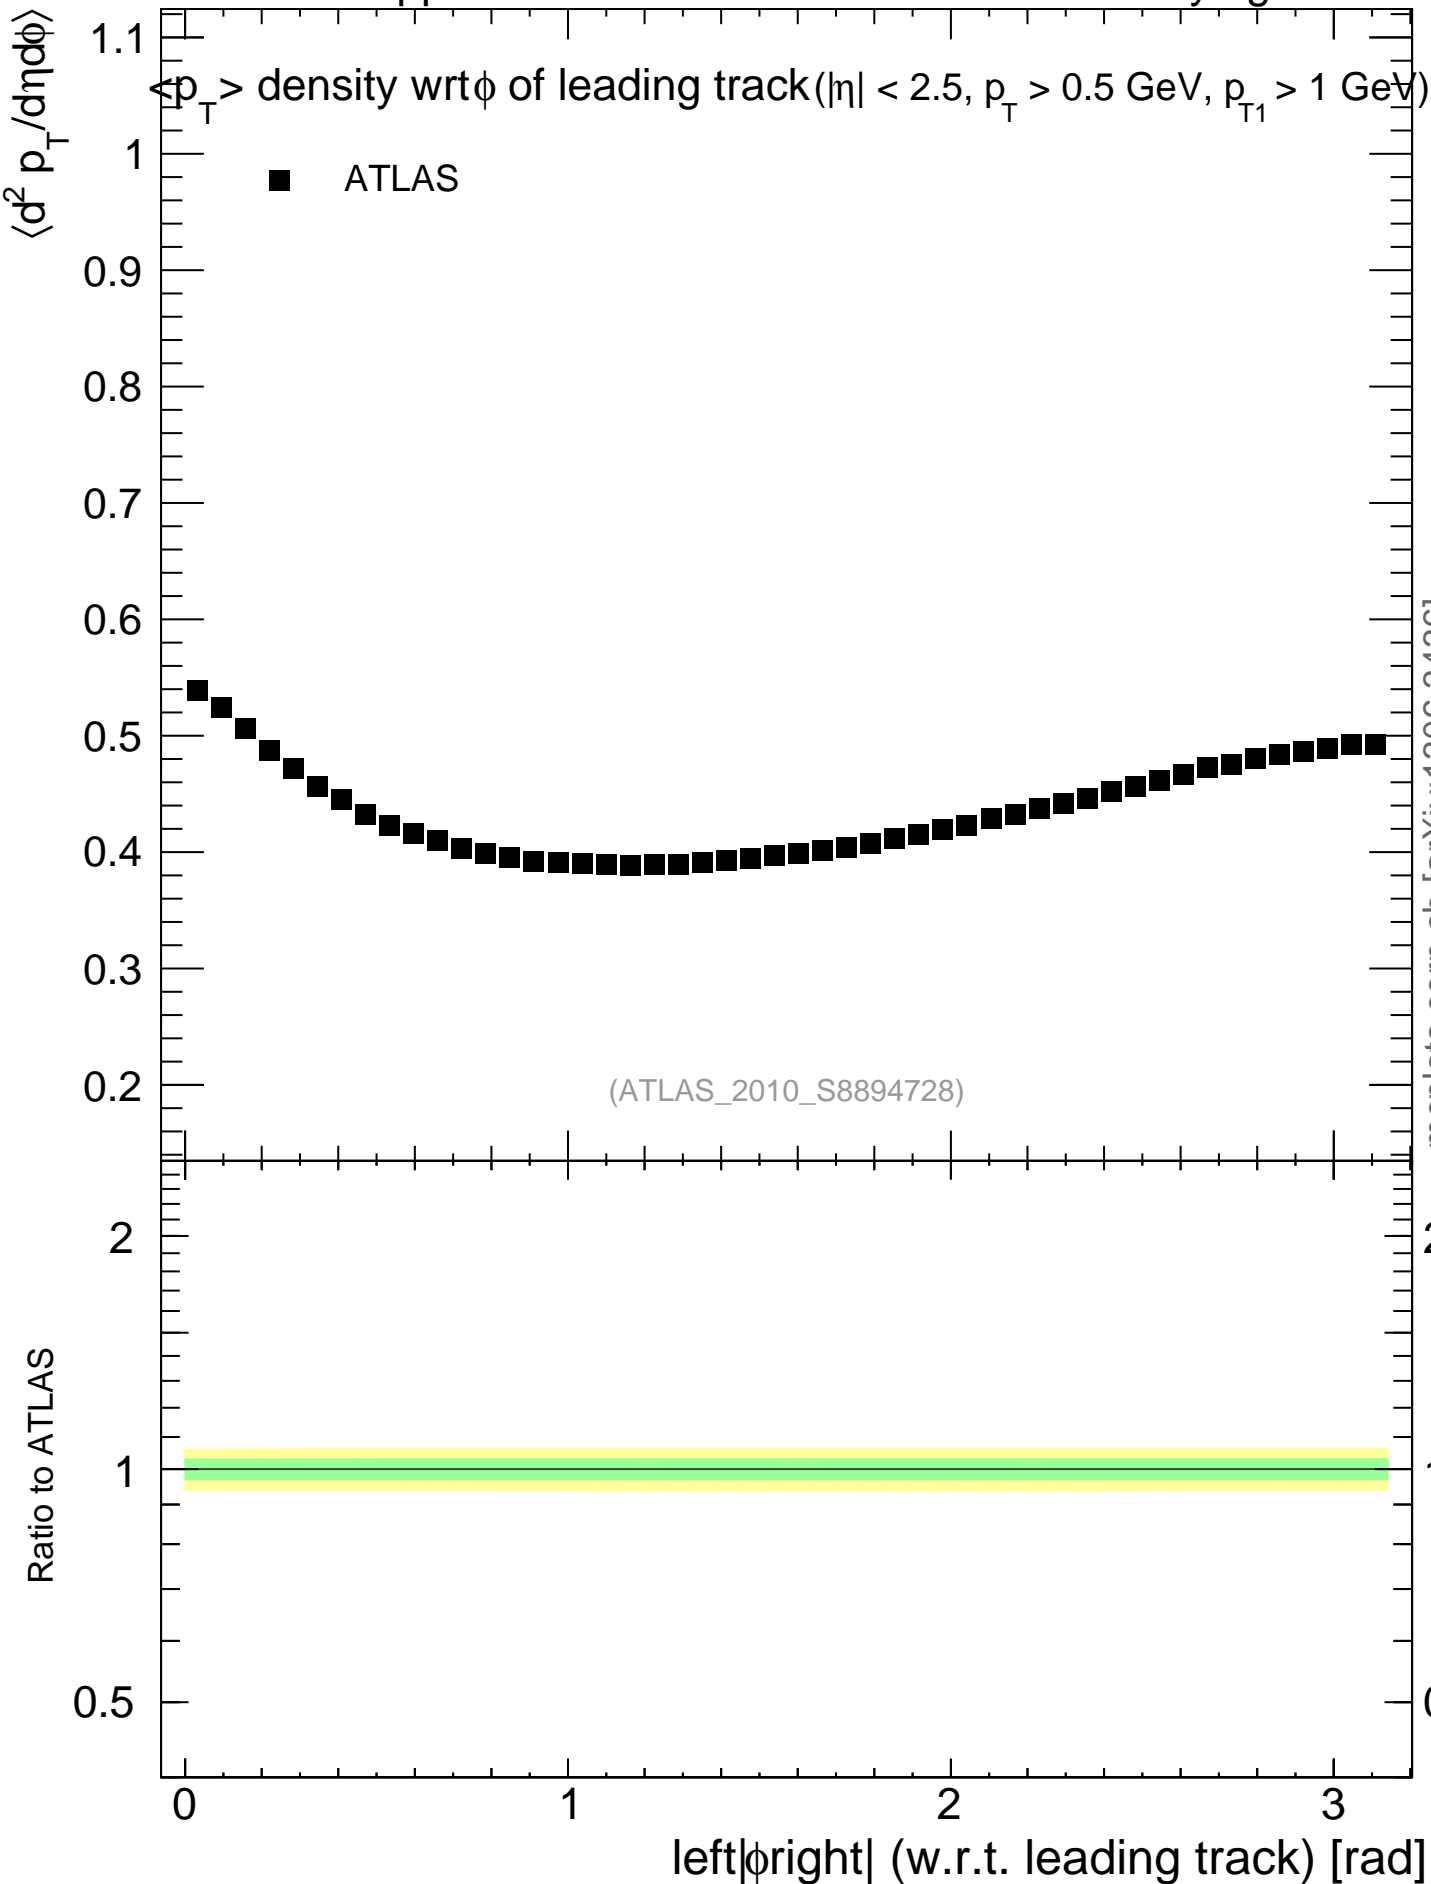

7000 GeV pp

Underlying Event

mcplots.cern.ch [arXiv:1306.3436]