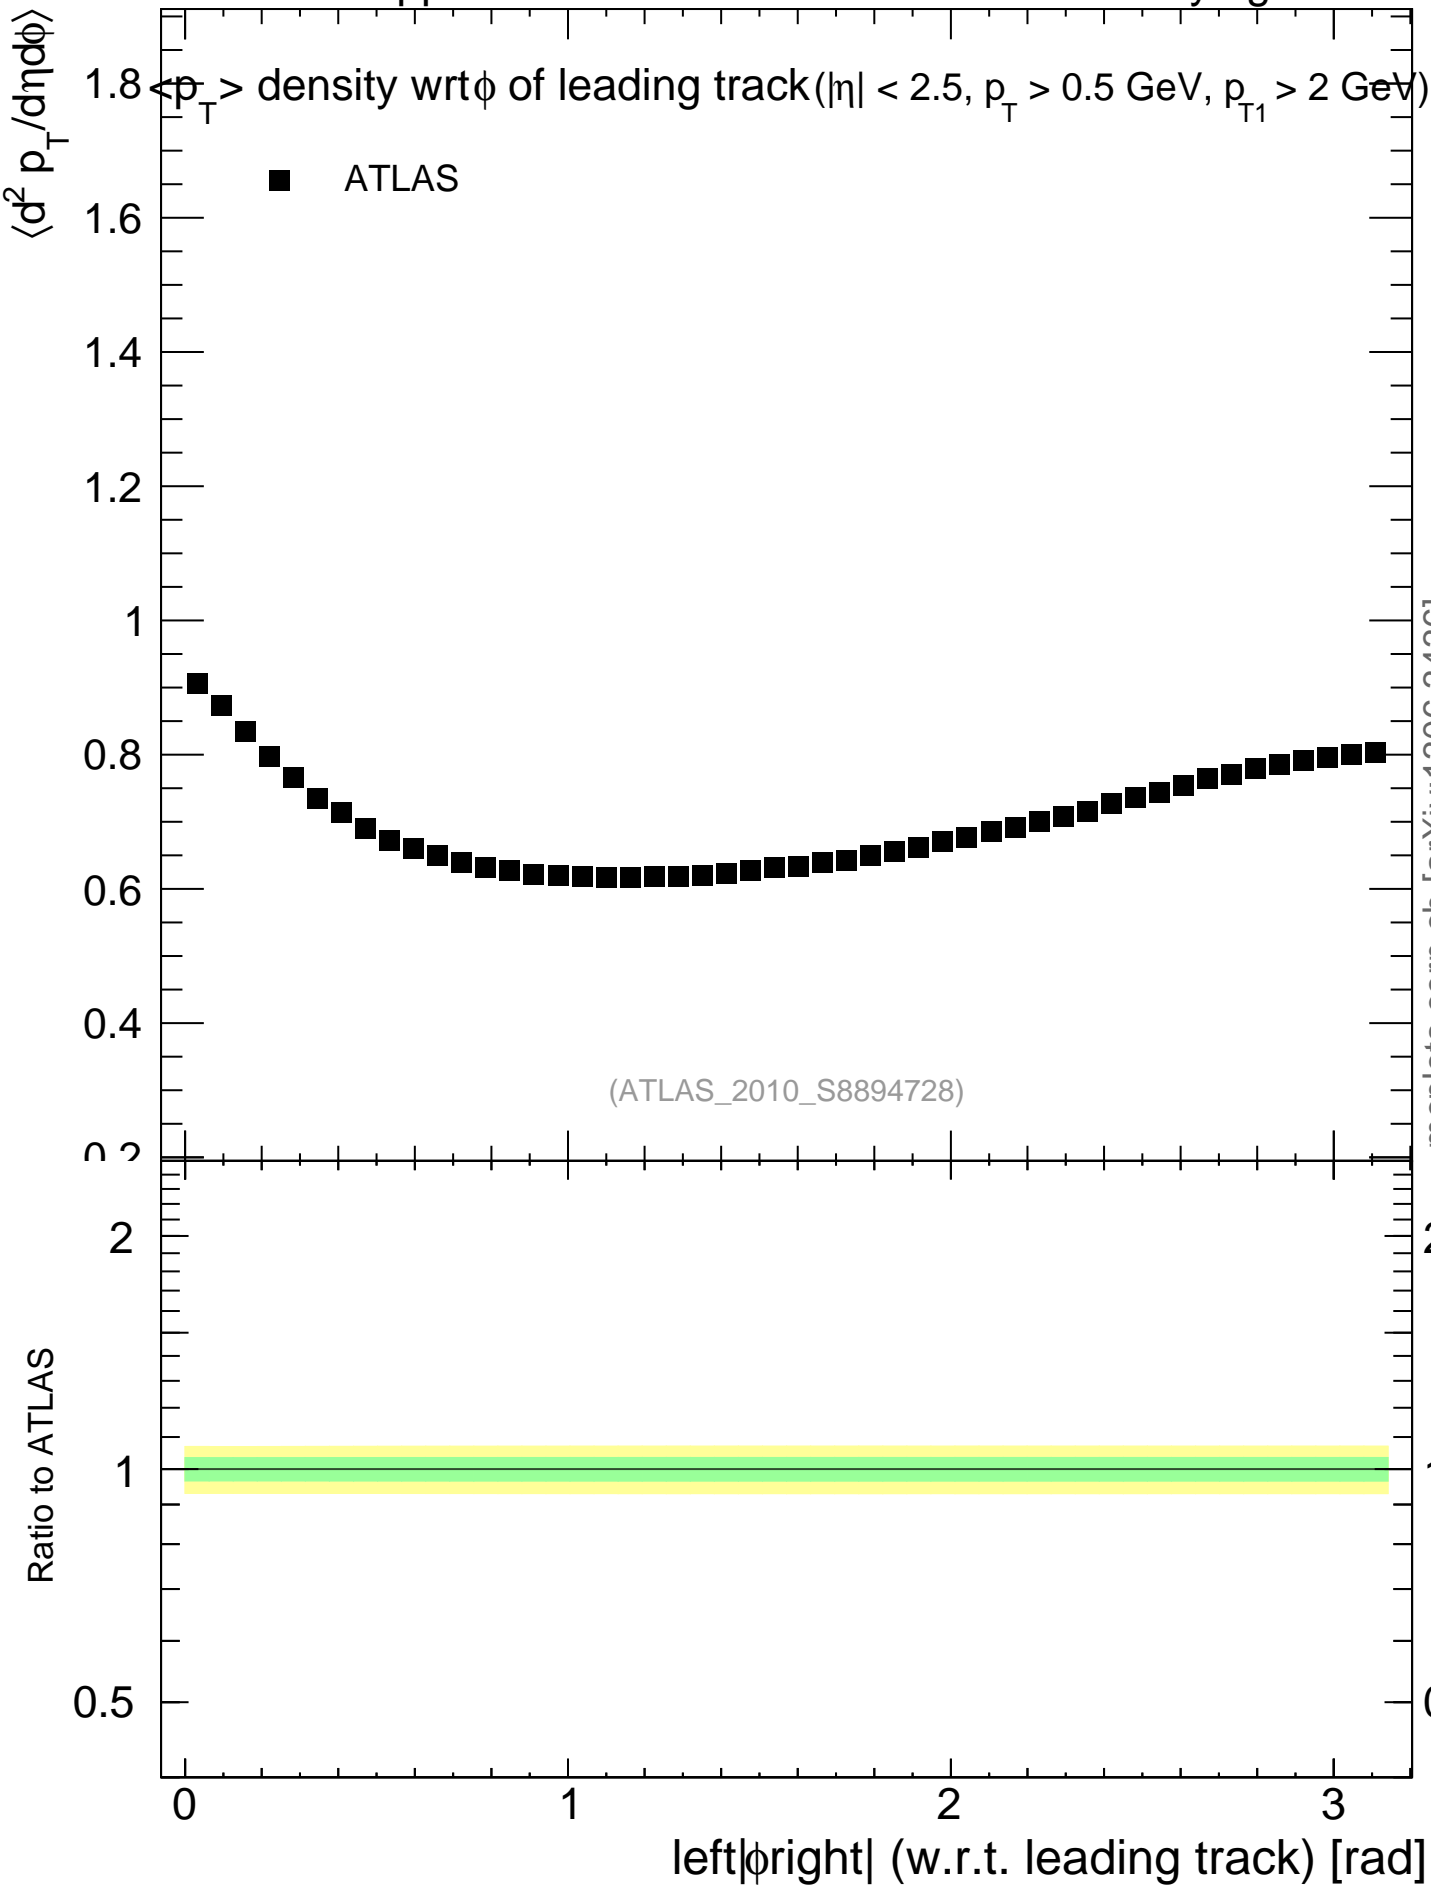

7000 GeV pp

Underlying Event

mcplots.cern.ch [arXiv:1306.3436]