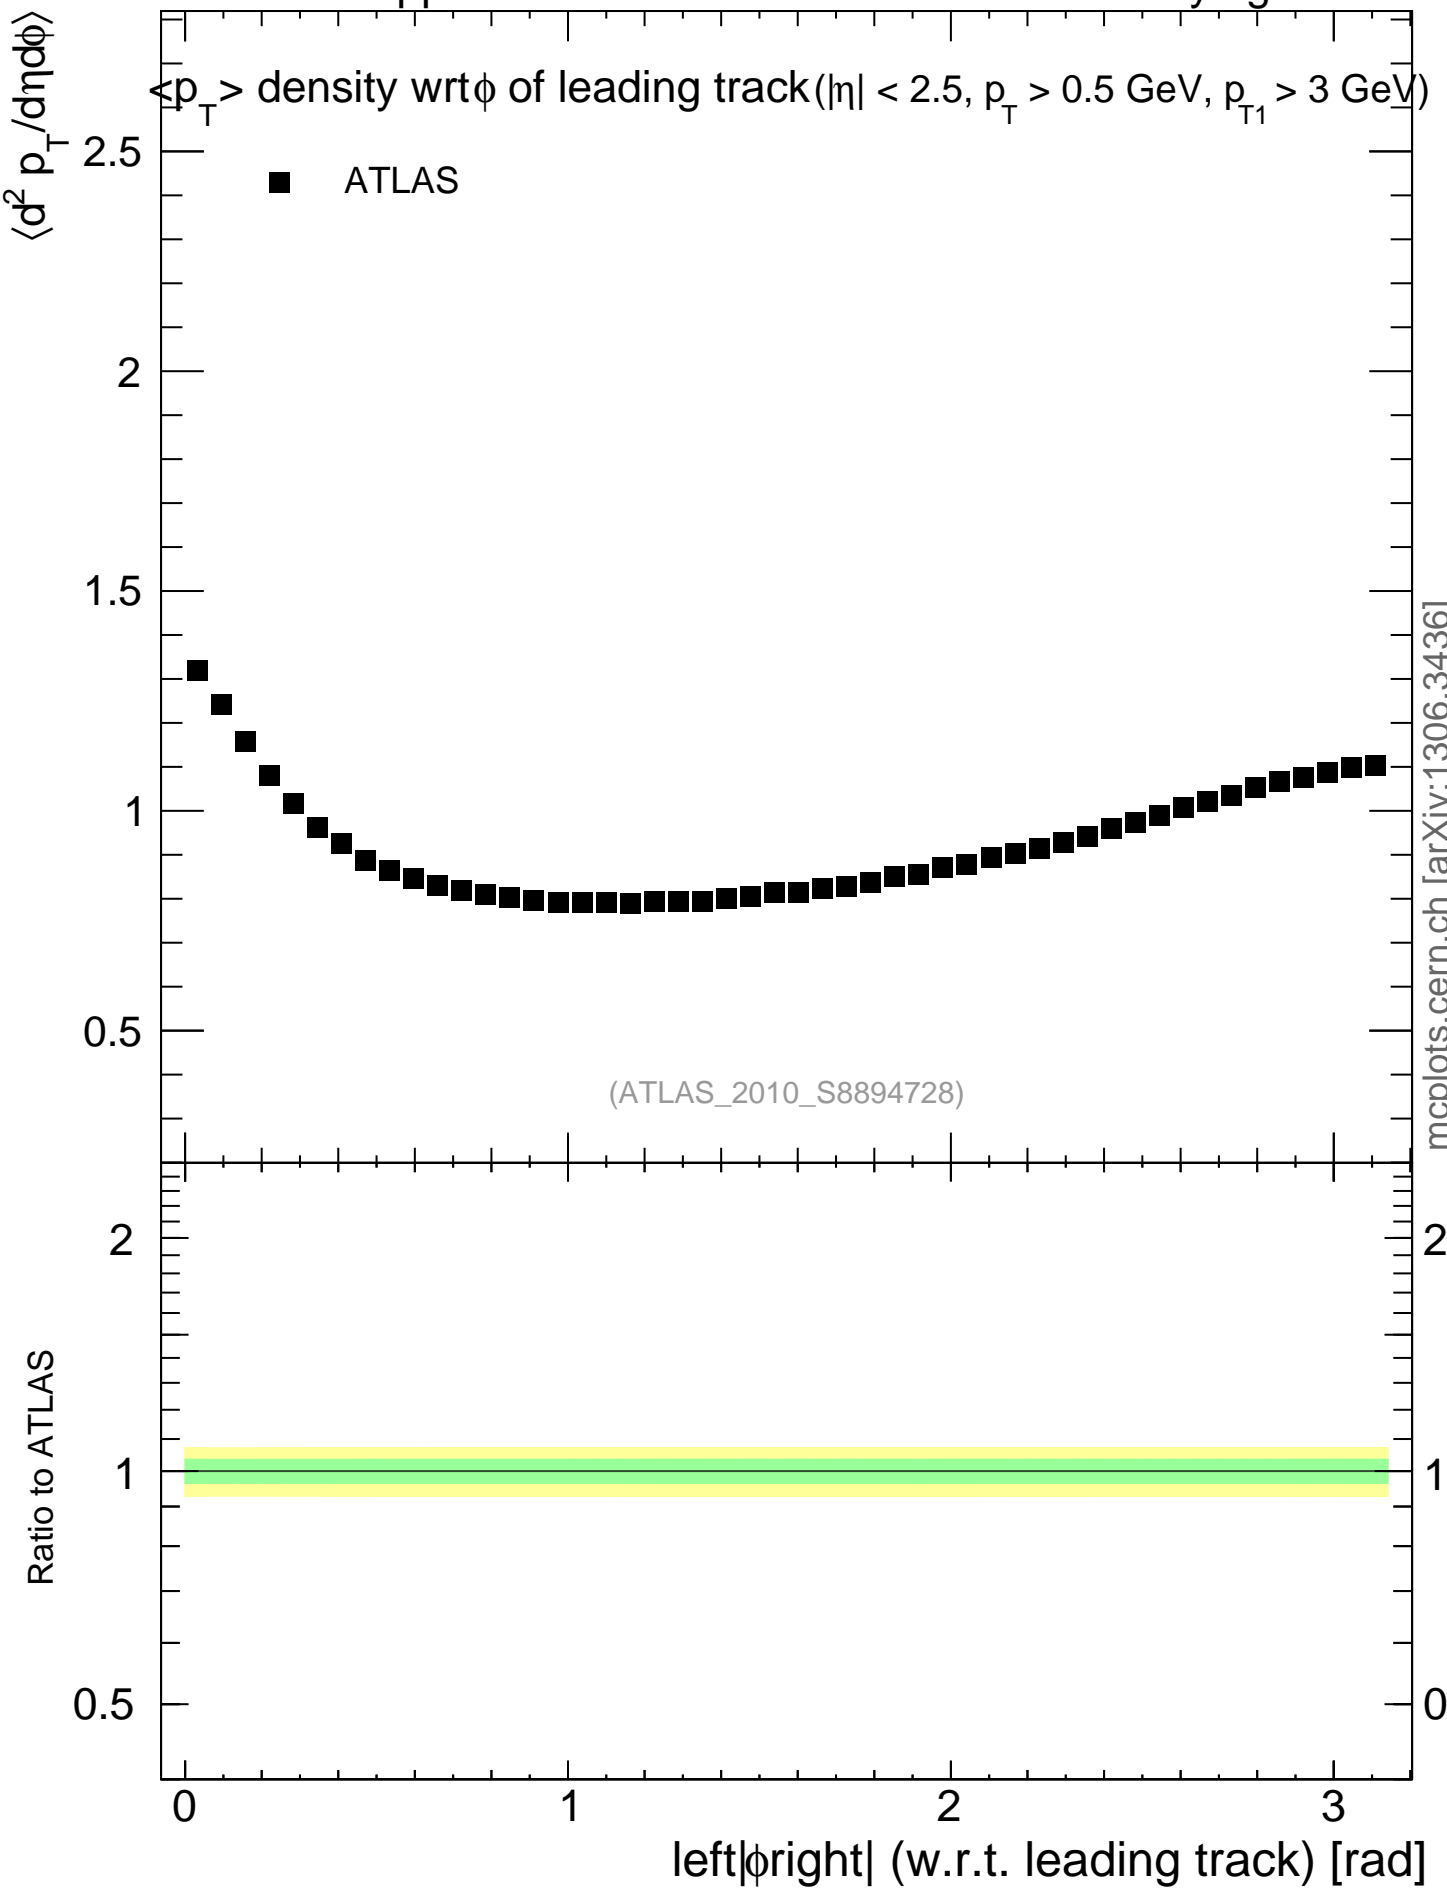

7000 GeV pp

Underlying Event

mcplots.cern.ch [arXiv:1306.3436]