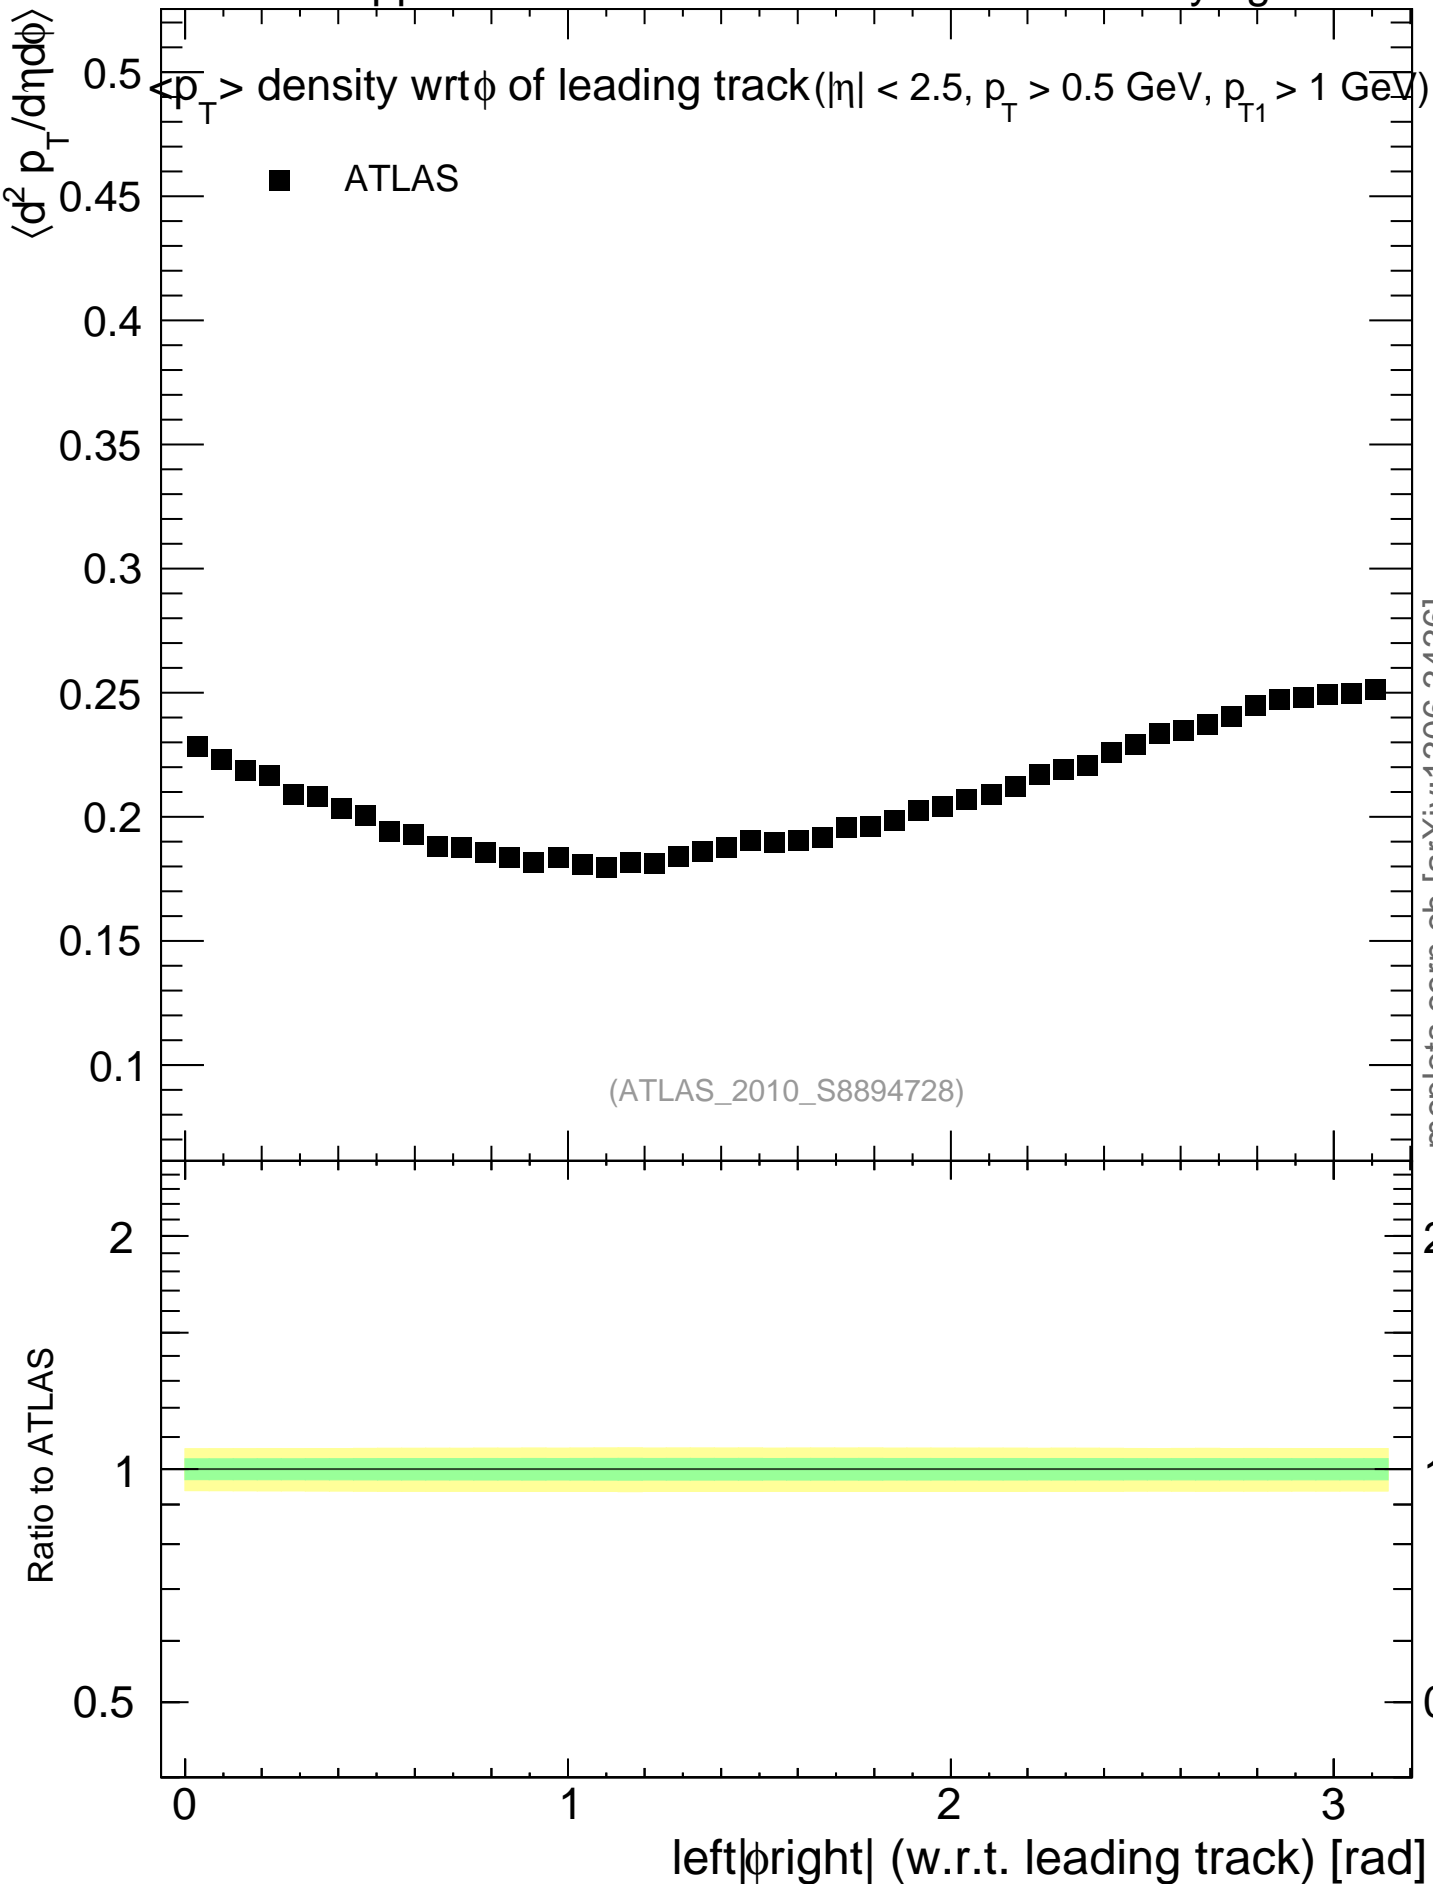

900 GeV pp

Underlying Event

mcplots.cern.ch [arXiv:1306.3436]