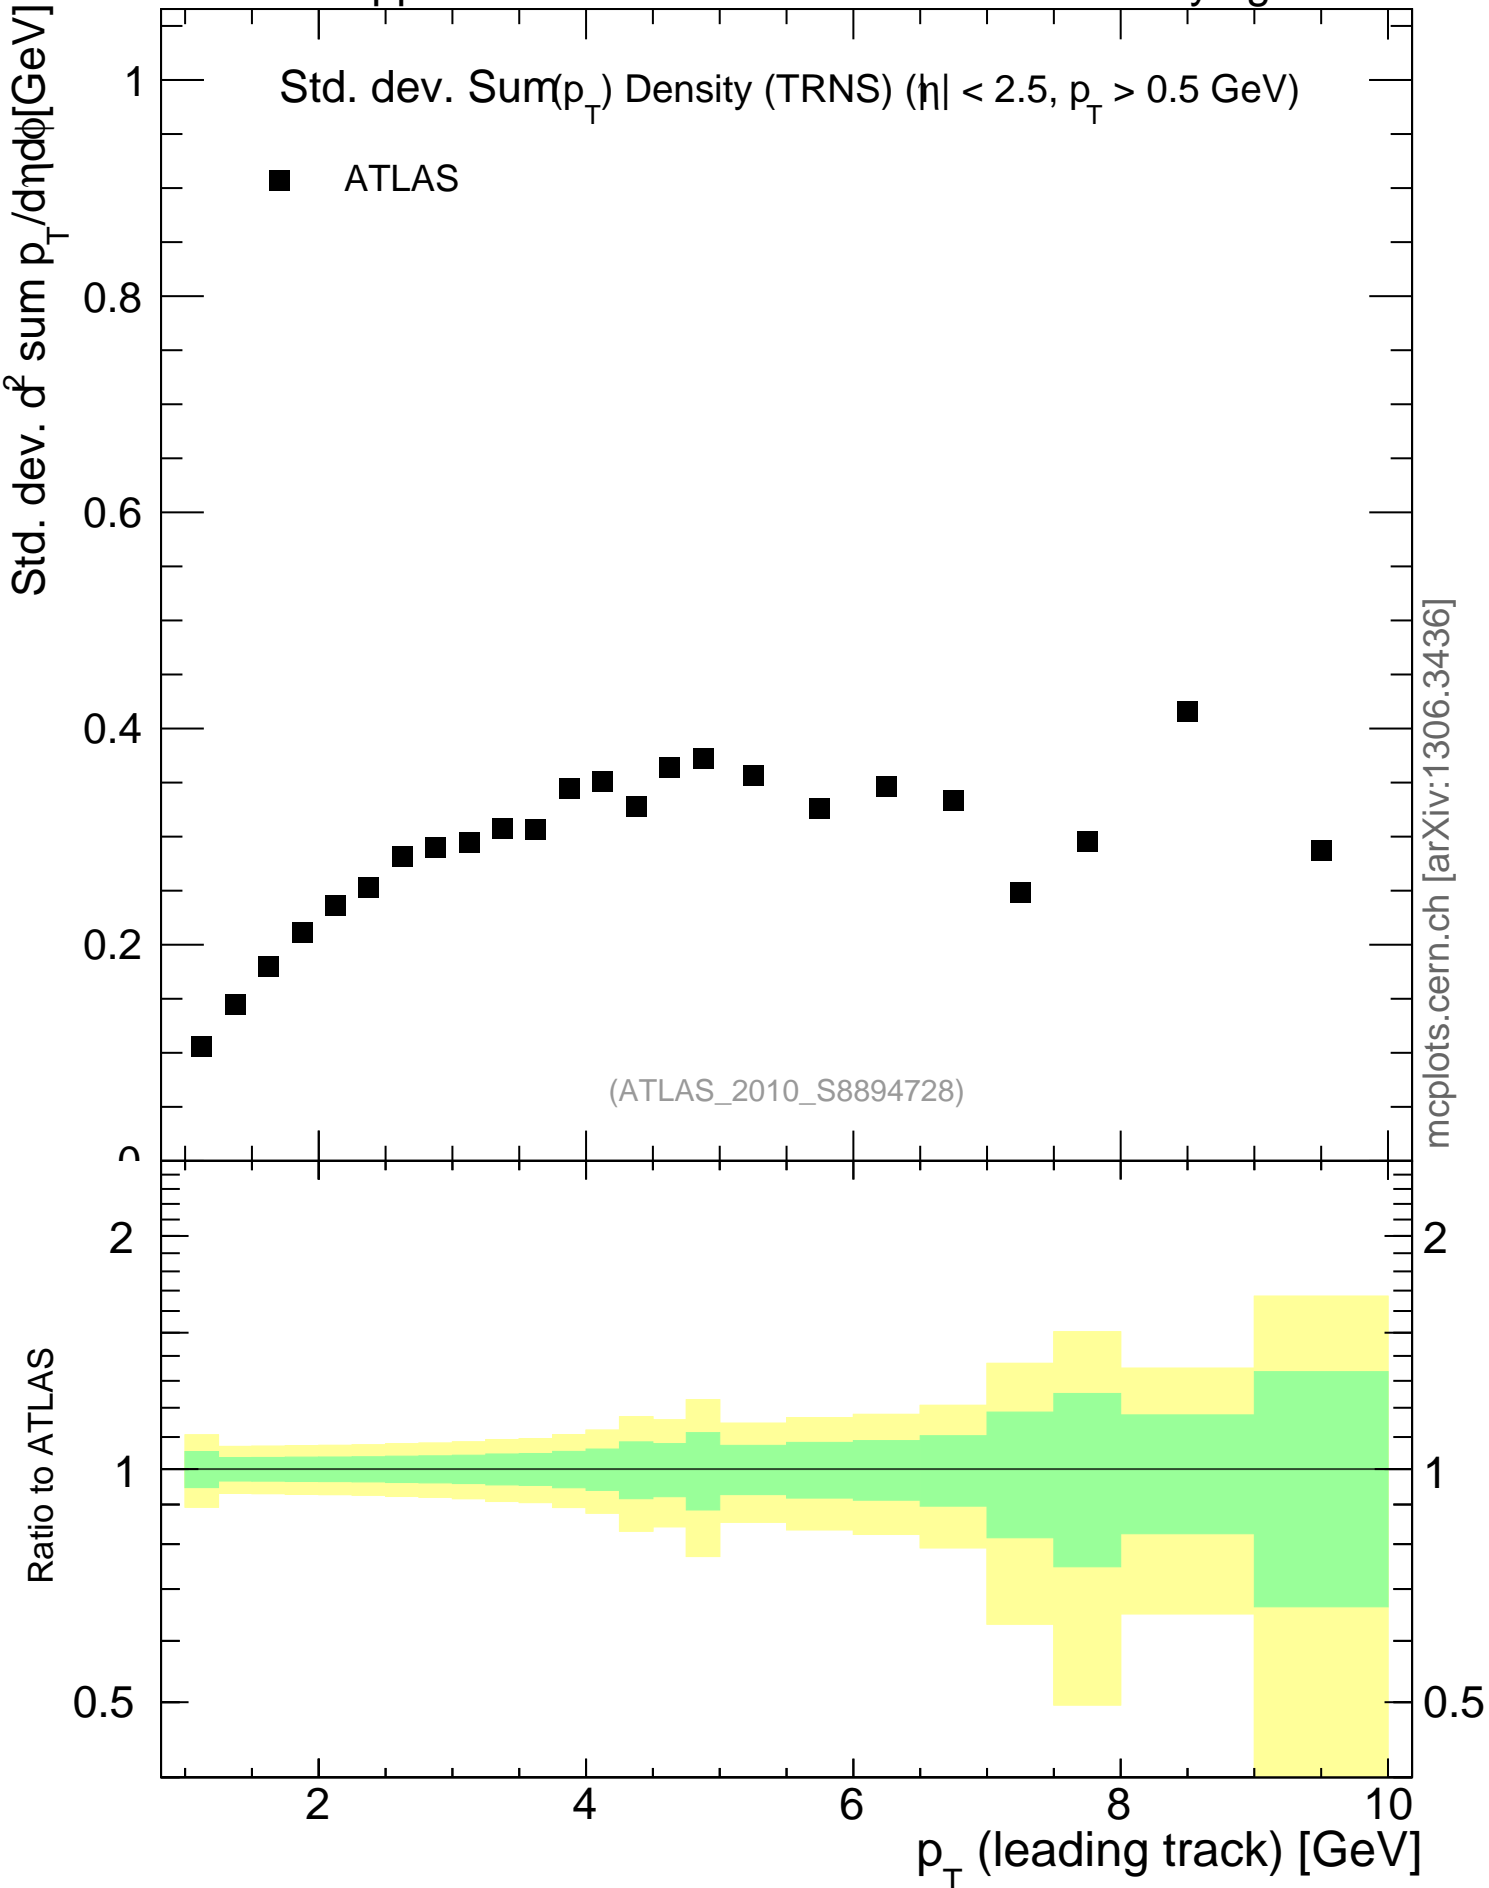

900 GeV pp

Underlying Event

mcplots.cern.ch [arXiv:1306.3436]