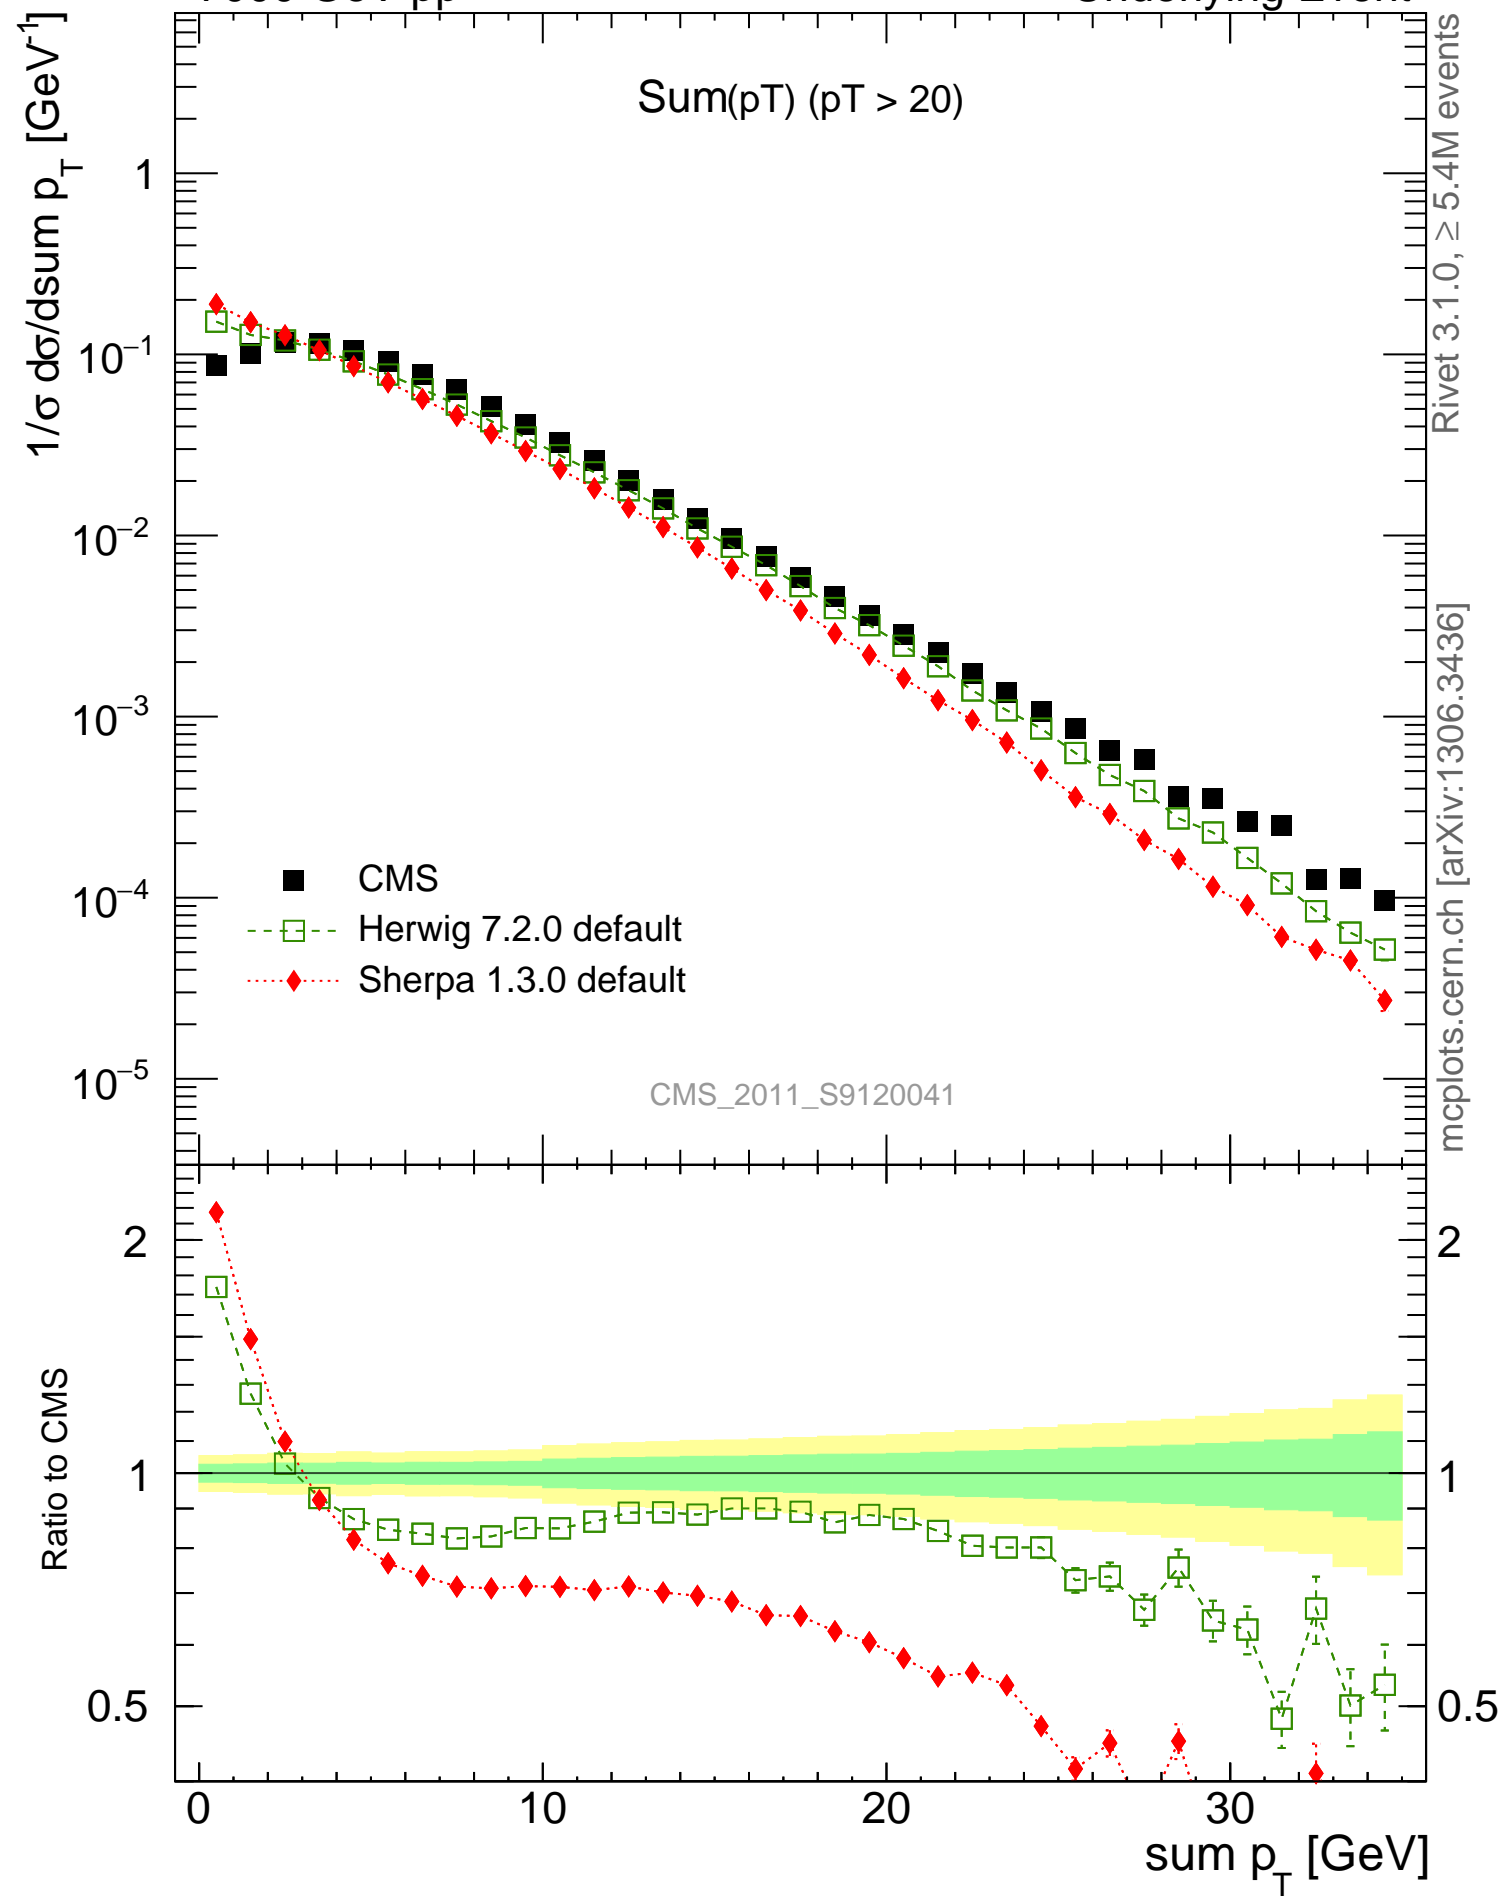

7000 GeV pp

Underlying Event

Sum(pT) (pT > 20)

CMS_2011_S9120041

mcplots.cern.ch [arXiv:1306.3436]