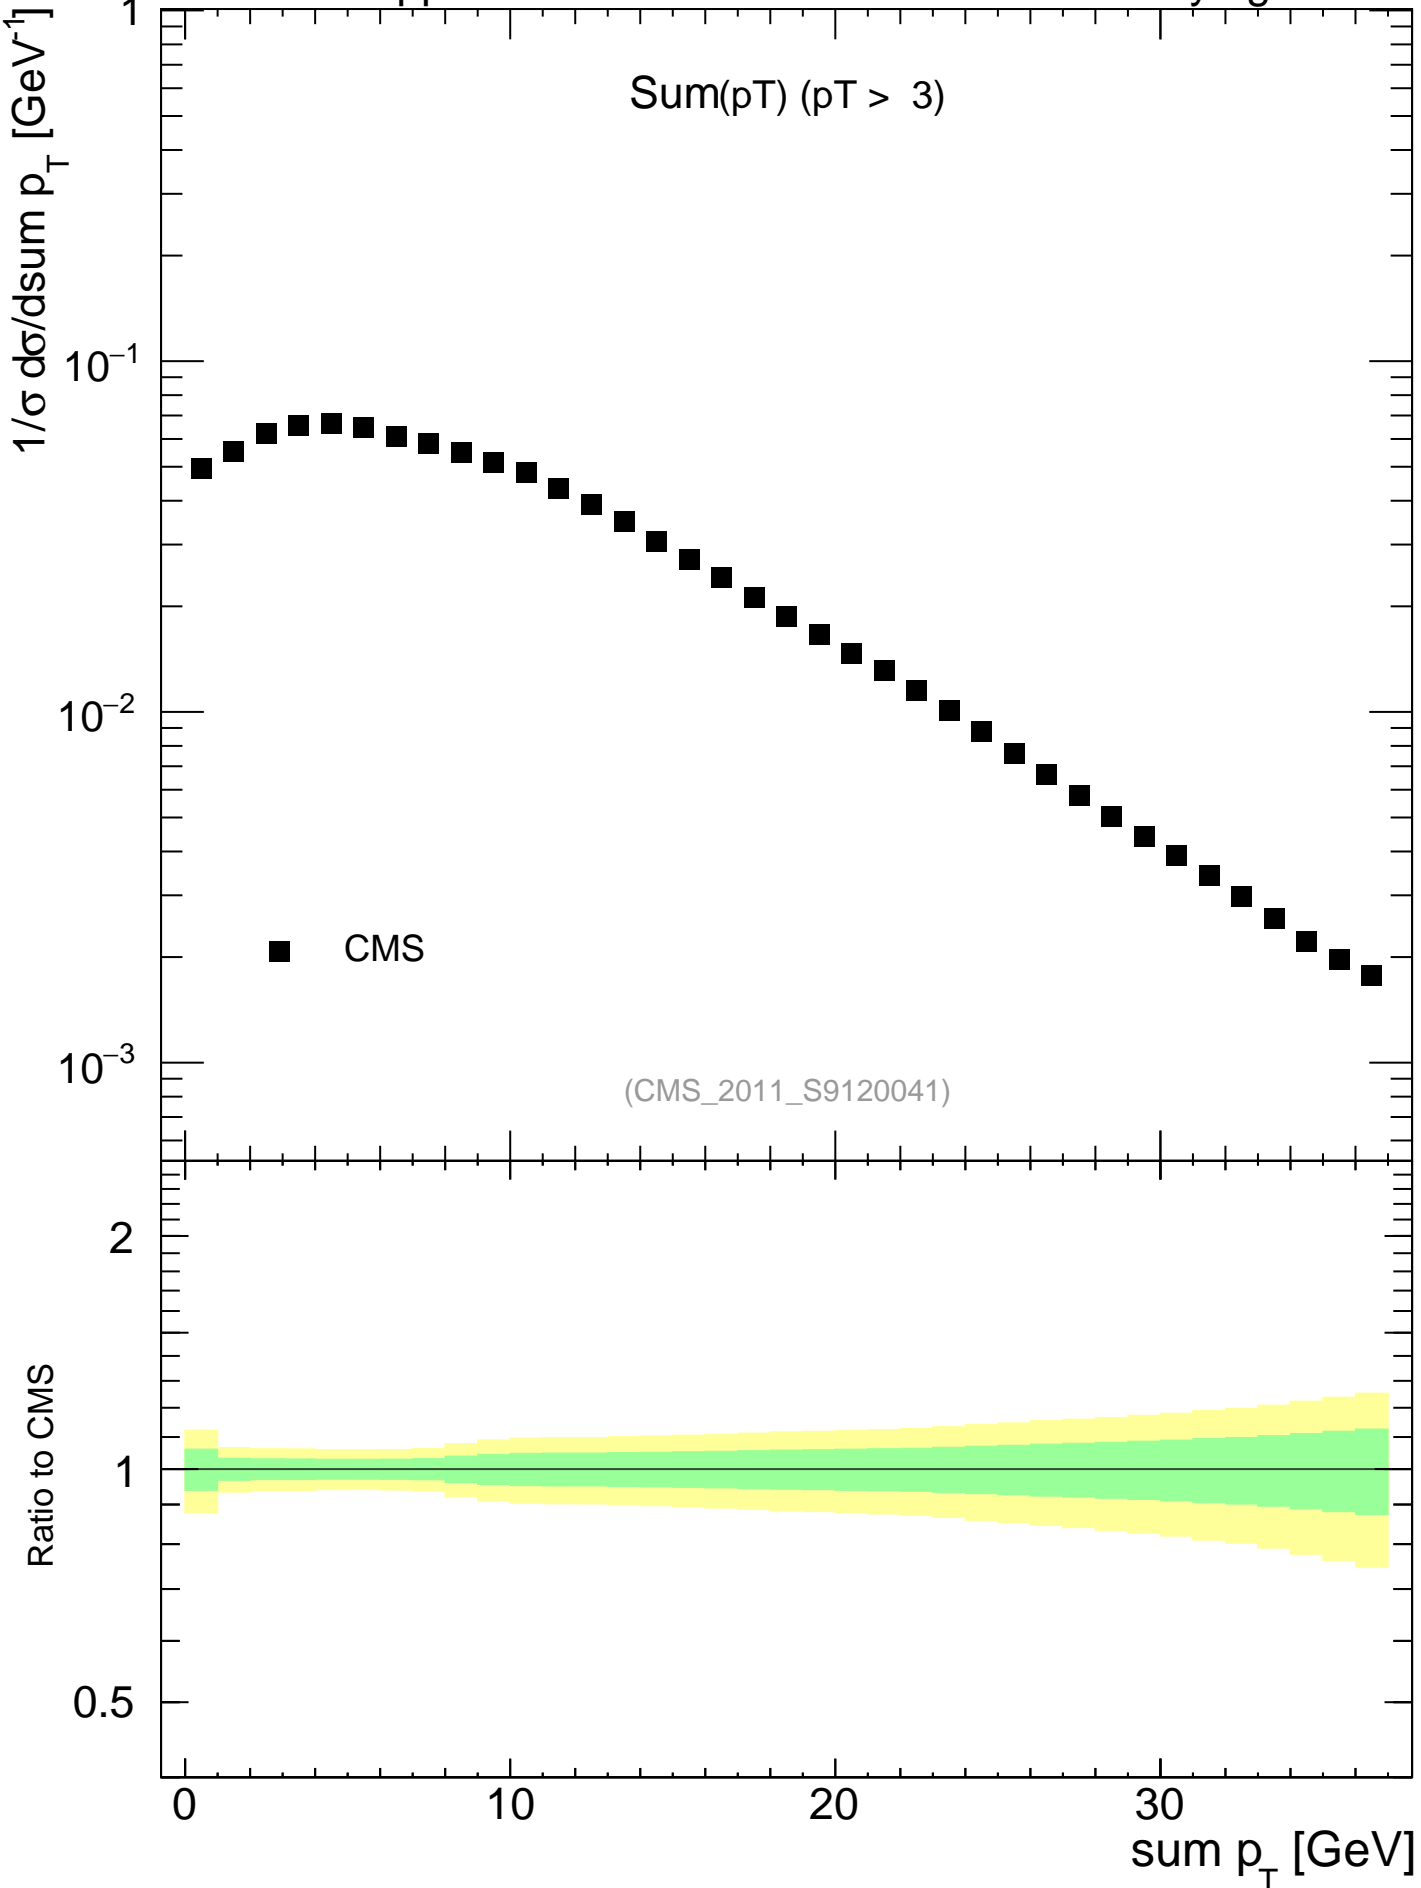

7000 GeV pp

Underlying Event

mcplots.cern.ch [arXiv:1306.3436]