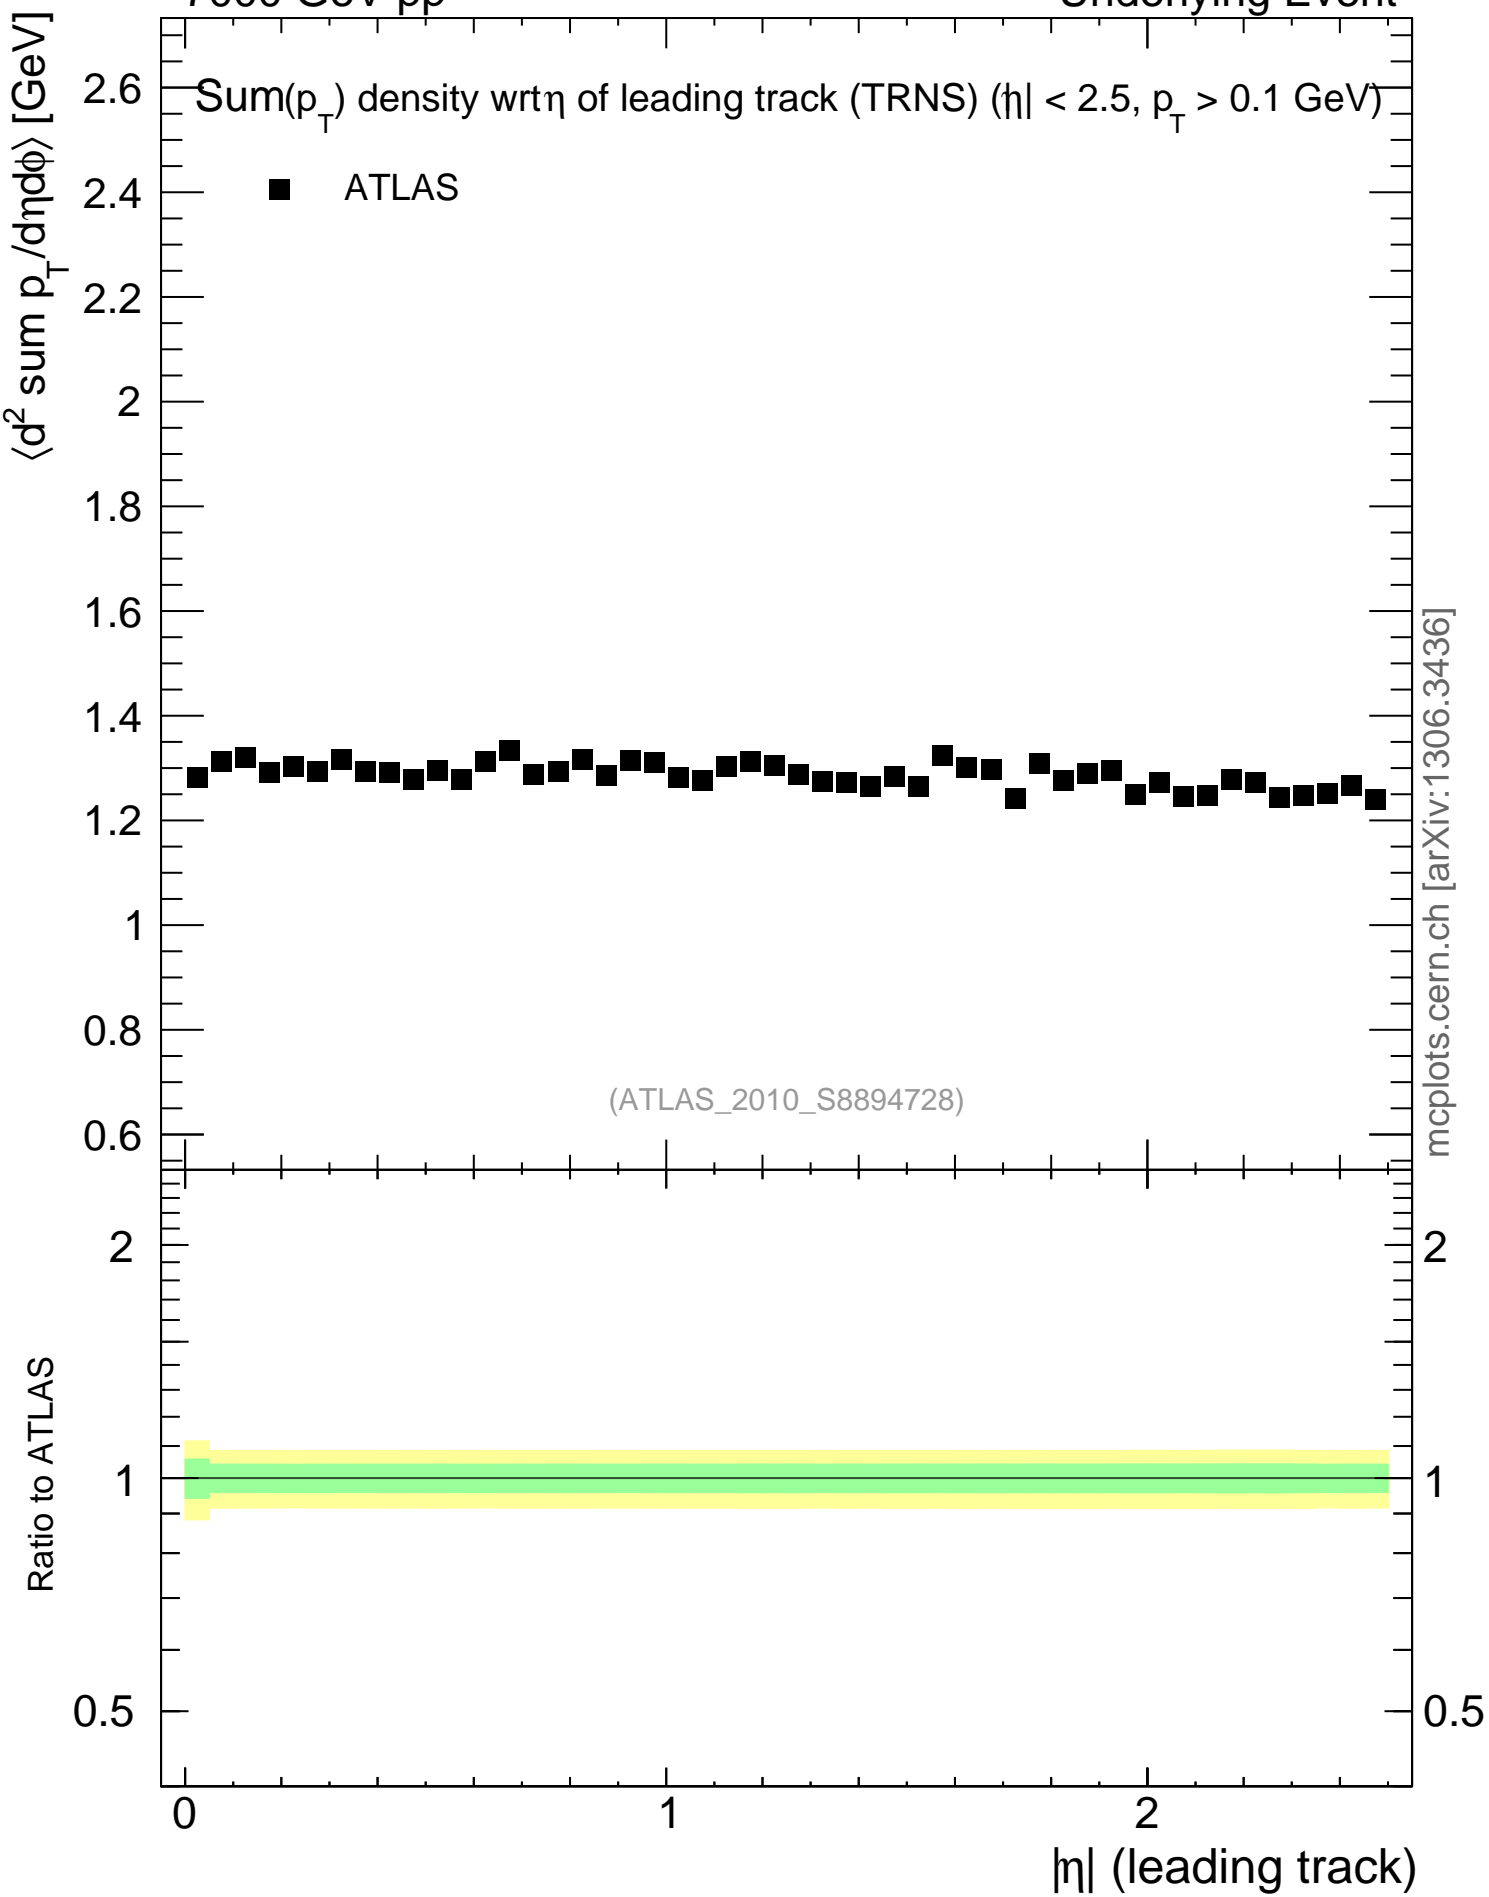

7000 GeV pp

Underlying Event

mcplots.cern.ch [arXiv:1306.3436]