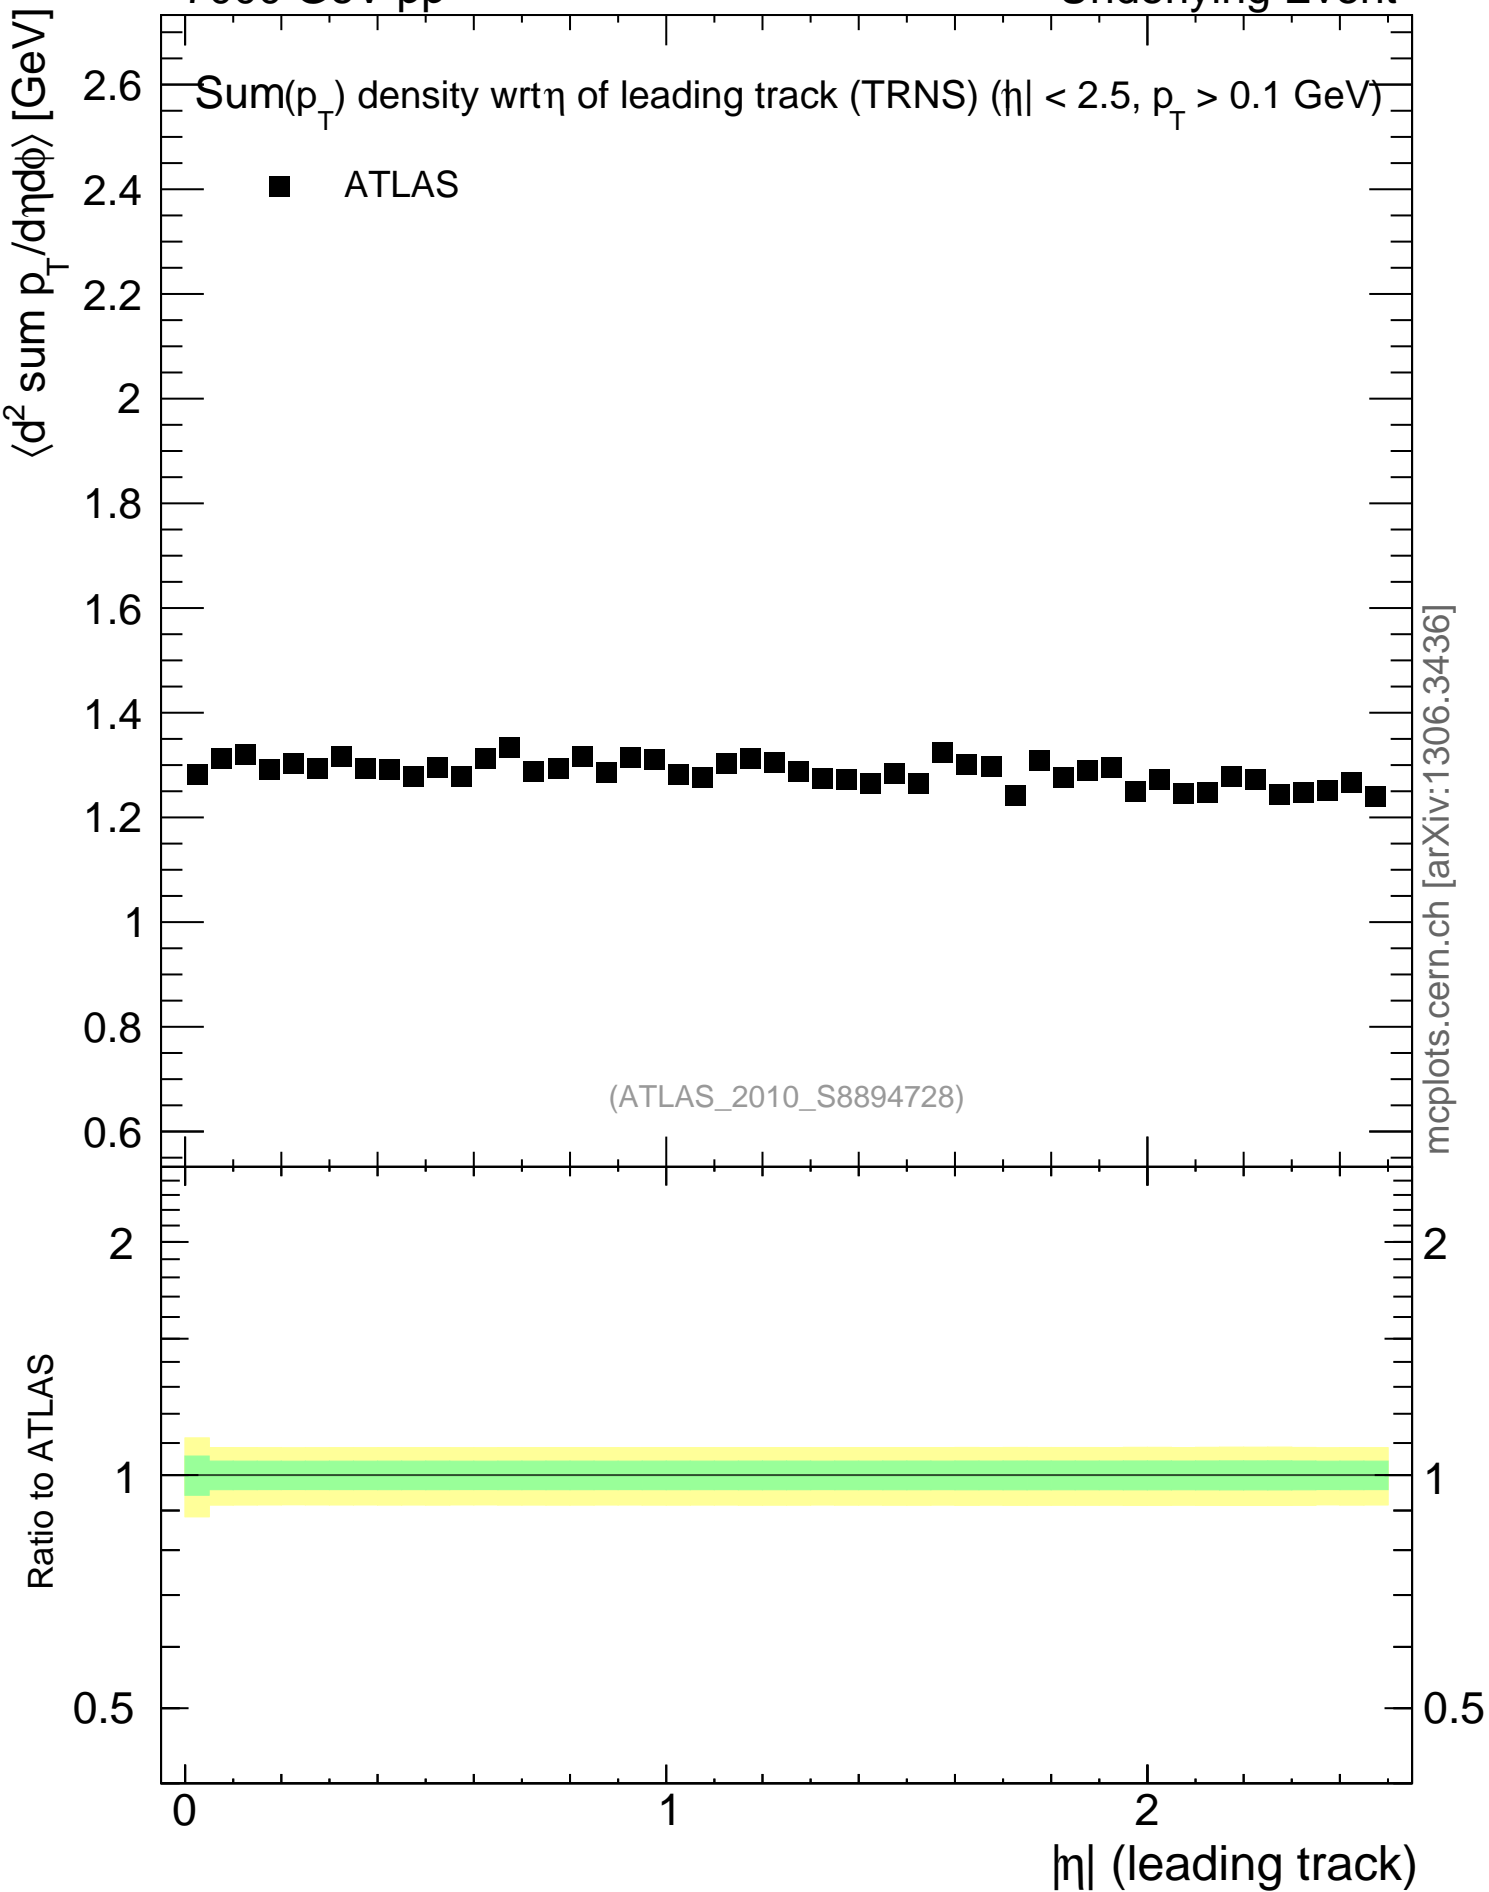

7000 GeV pp

Underlying Event

mcplots.cern.ch [arXiv:1306.3436]