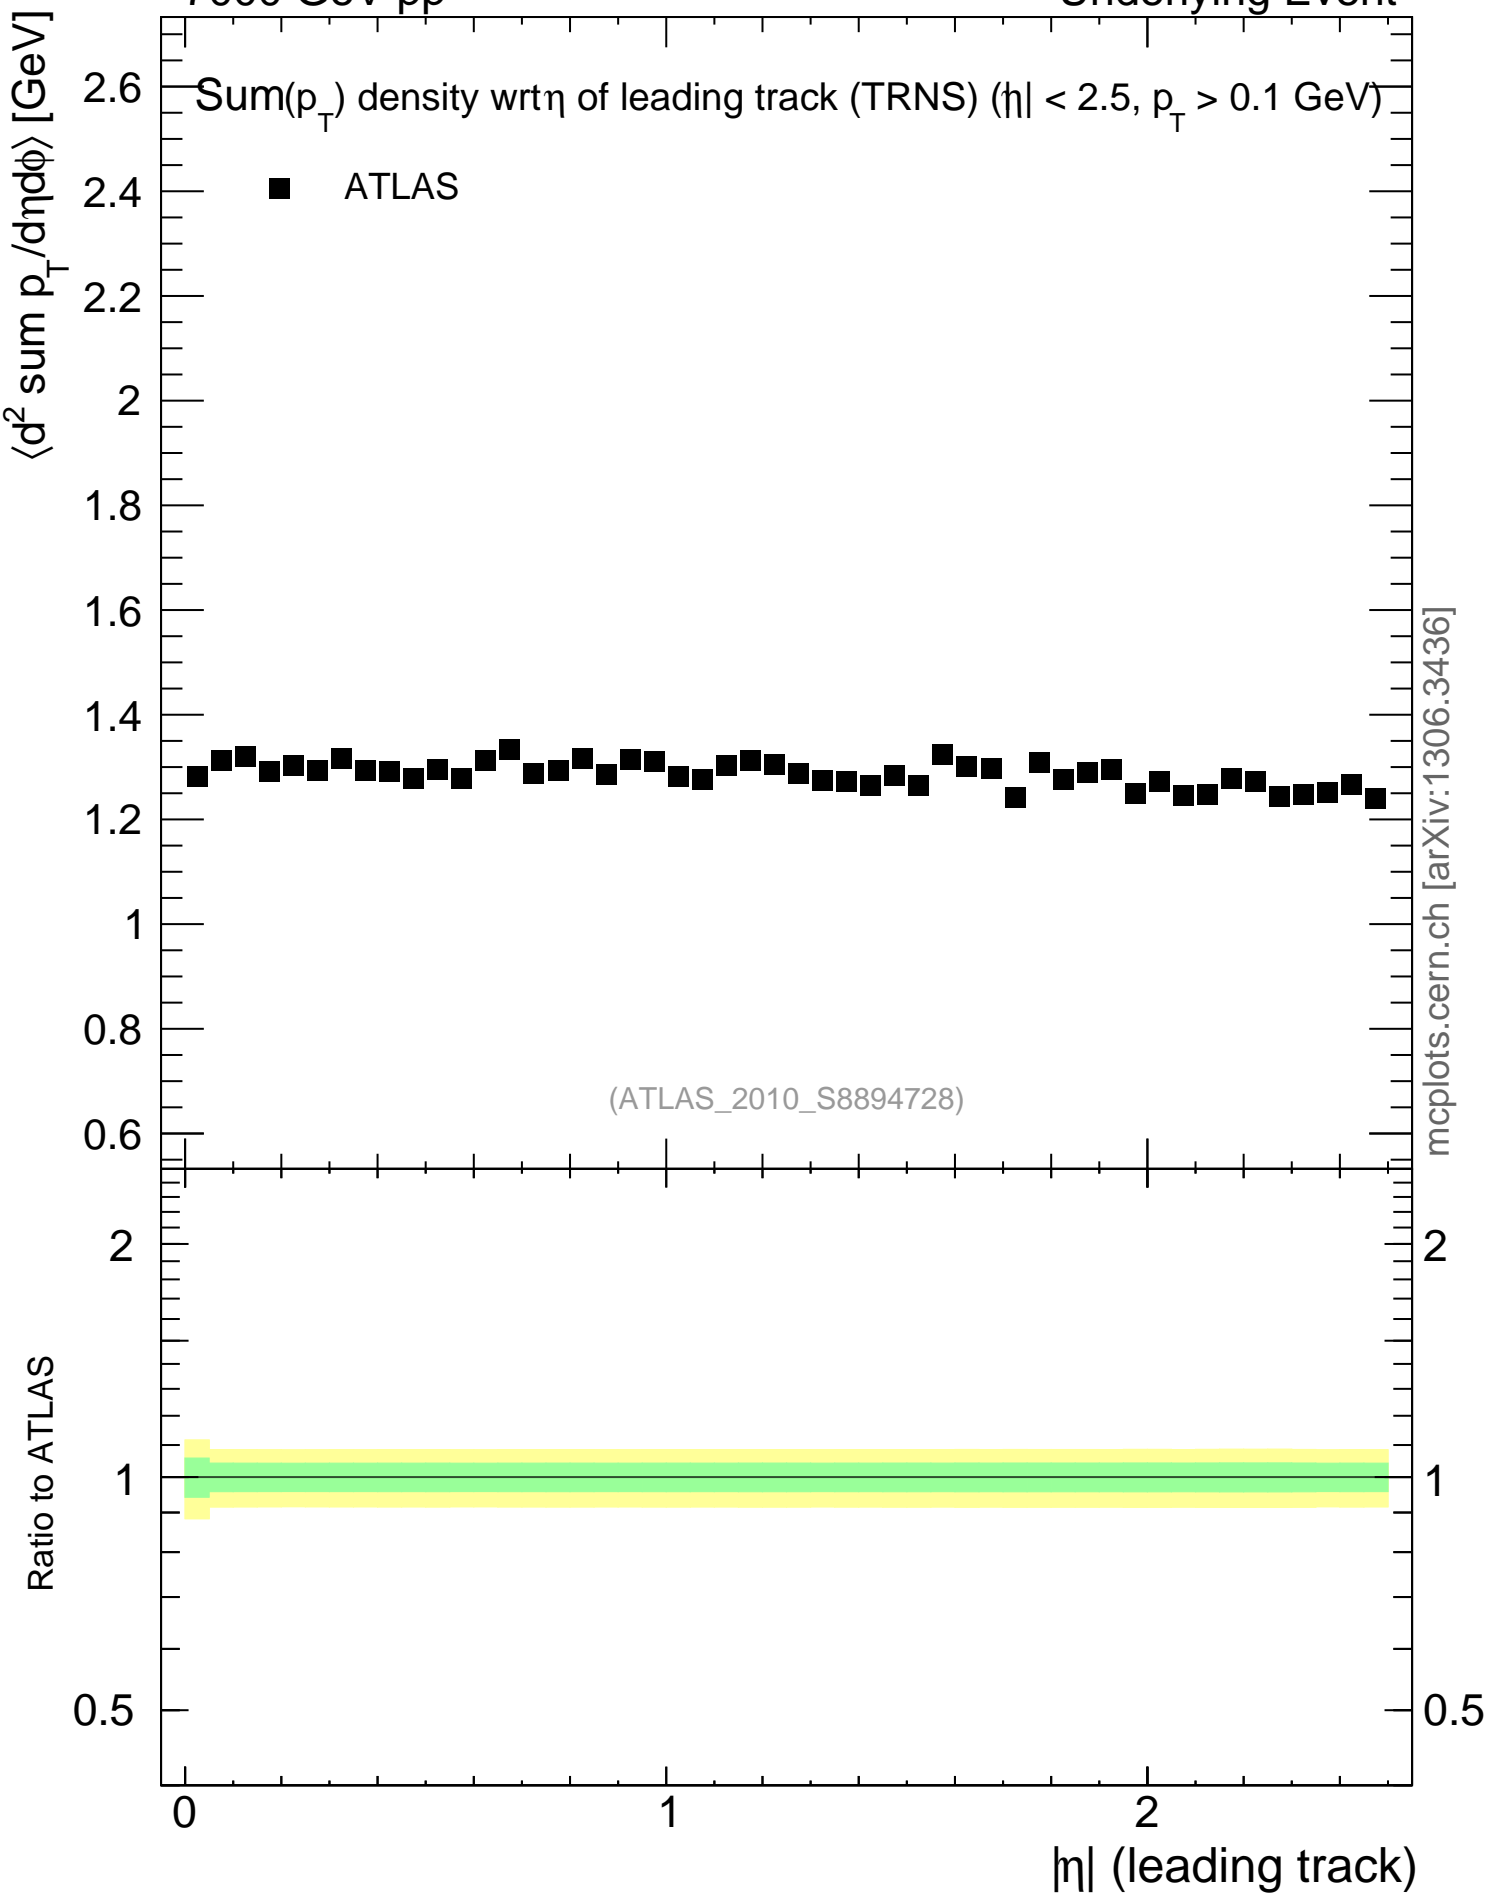

7000 GeV pp

Underlying Event

mcplots.cern.ch [arXiv:1306.3436]