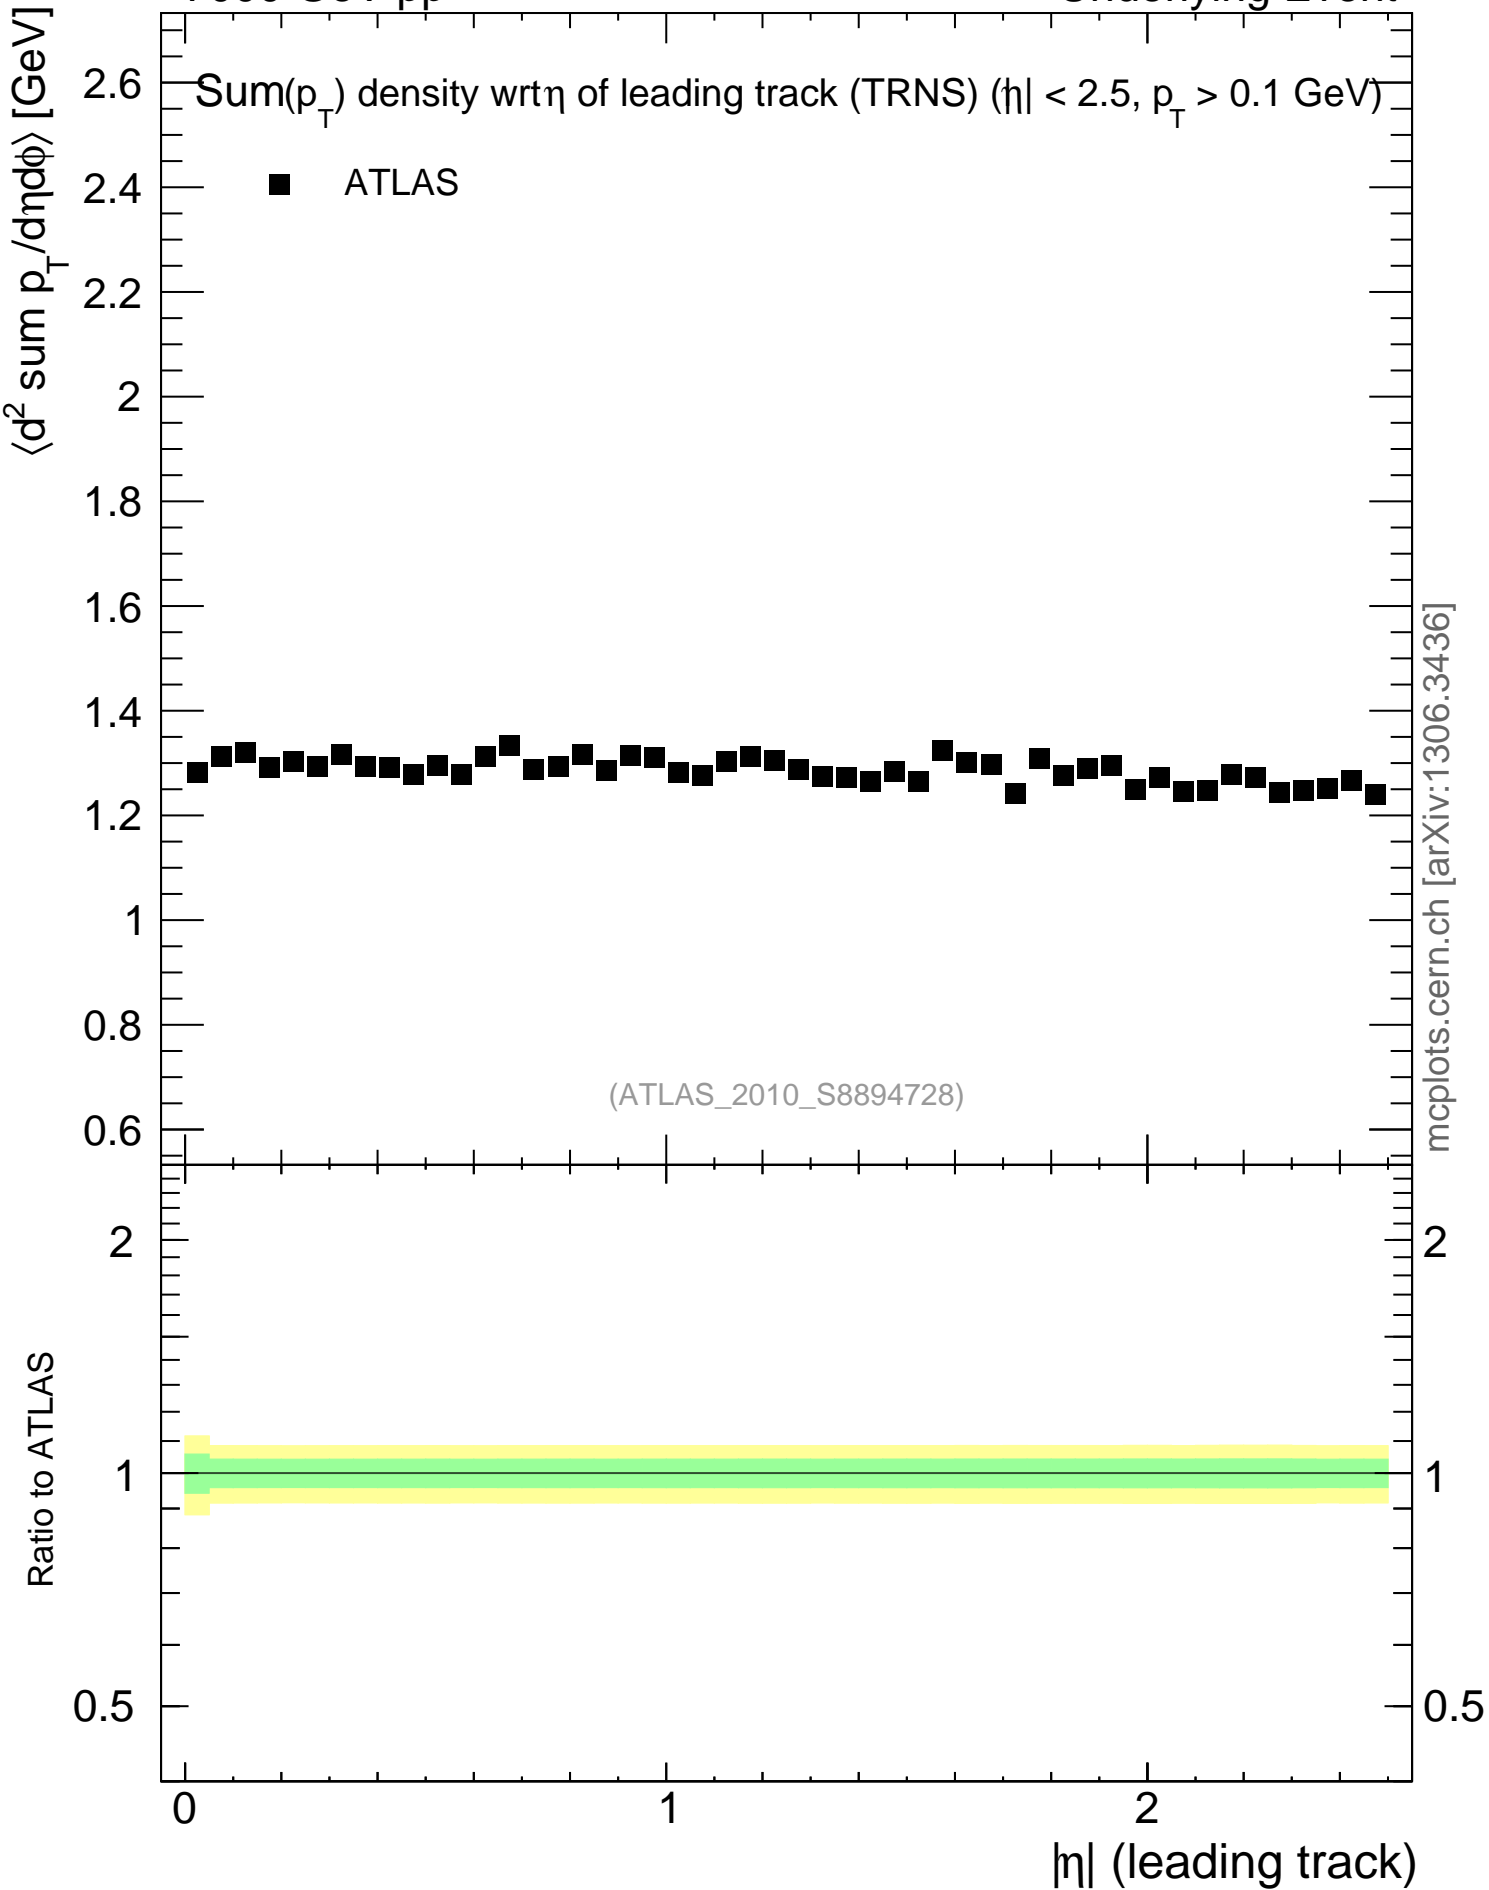

7000 GeV pp

Underlying Event

mcplots.cern.ch [arXiv:1306.3436]