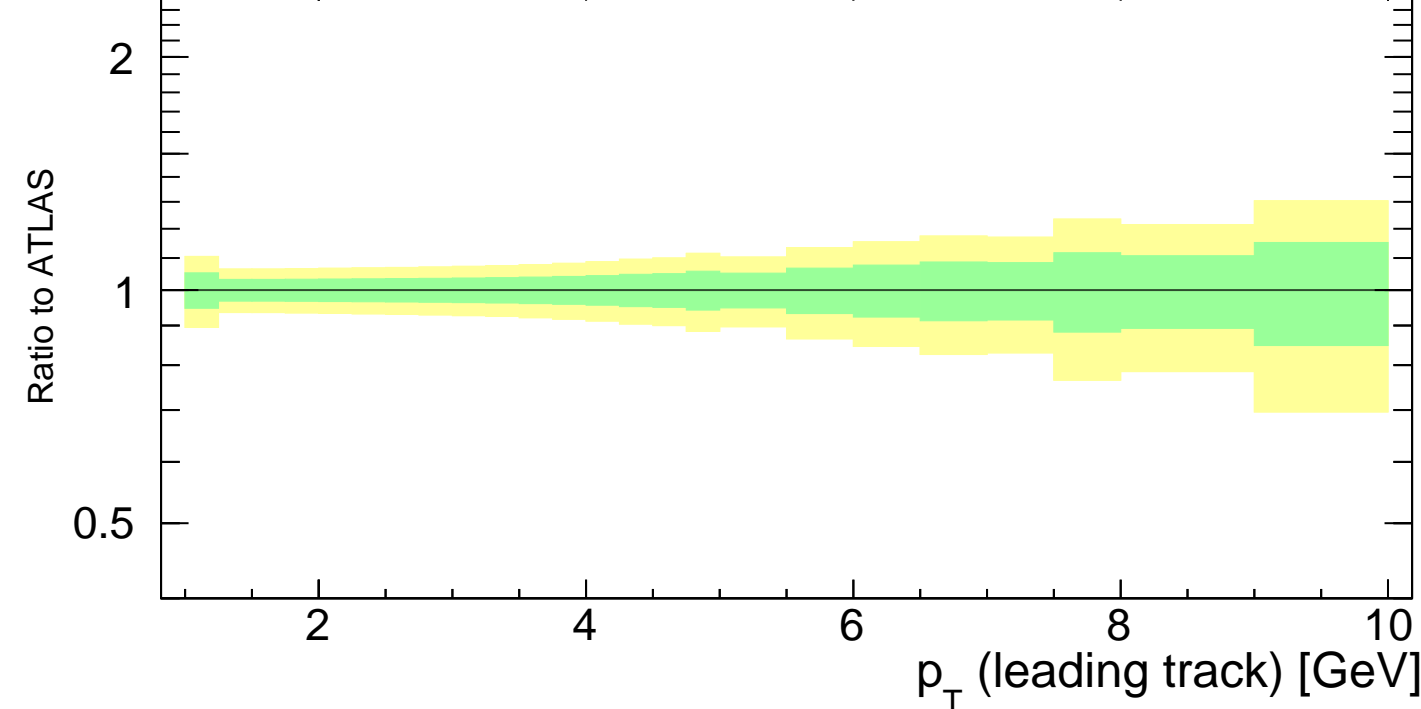

900 GeV pp

Underlying Event

mcplots.cern.ch [arXiv:1306.3436]