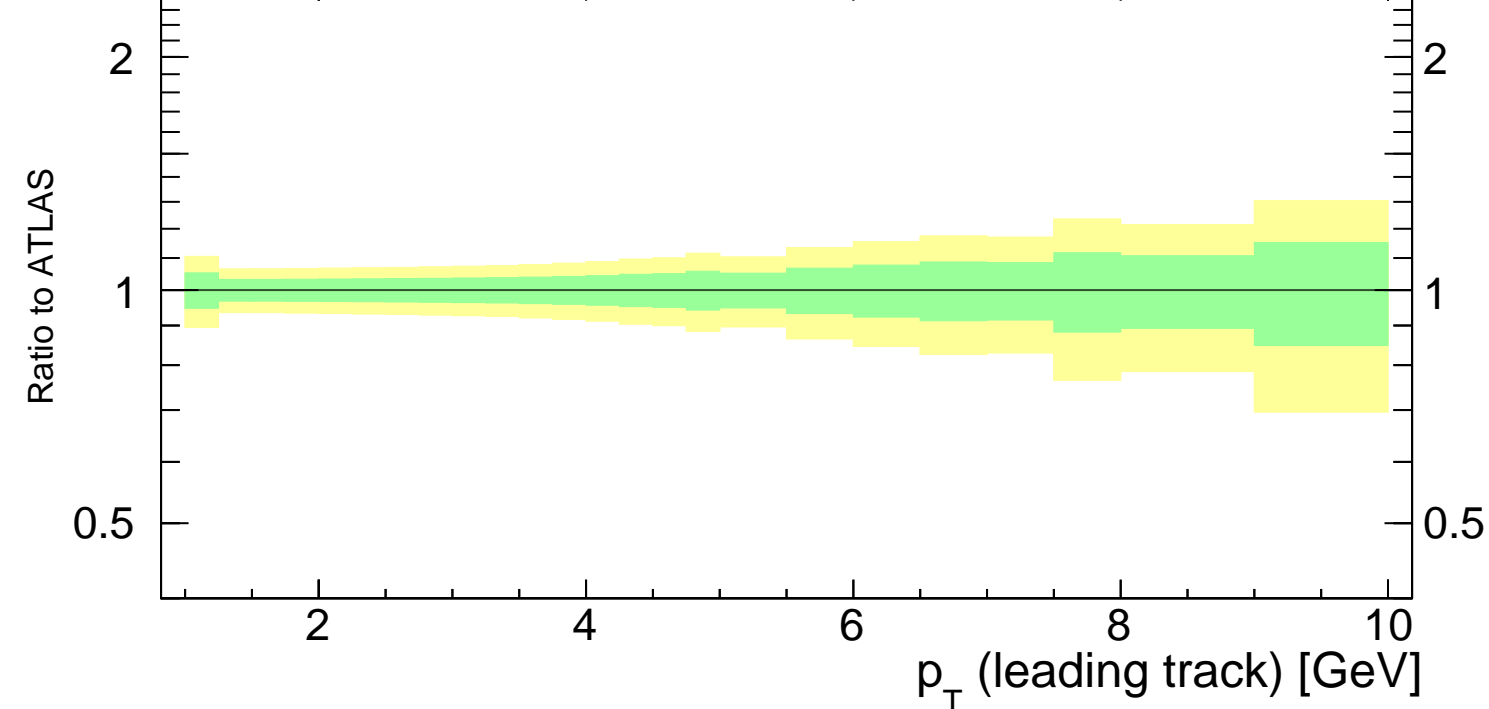

900 GeV pp

Underlying Event

mcplots.cern.ch [arXiv:1306.3436]