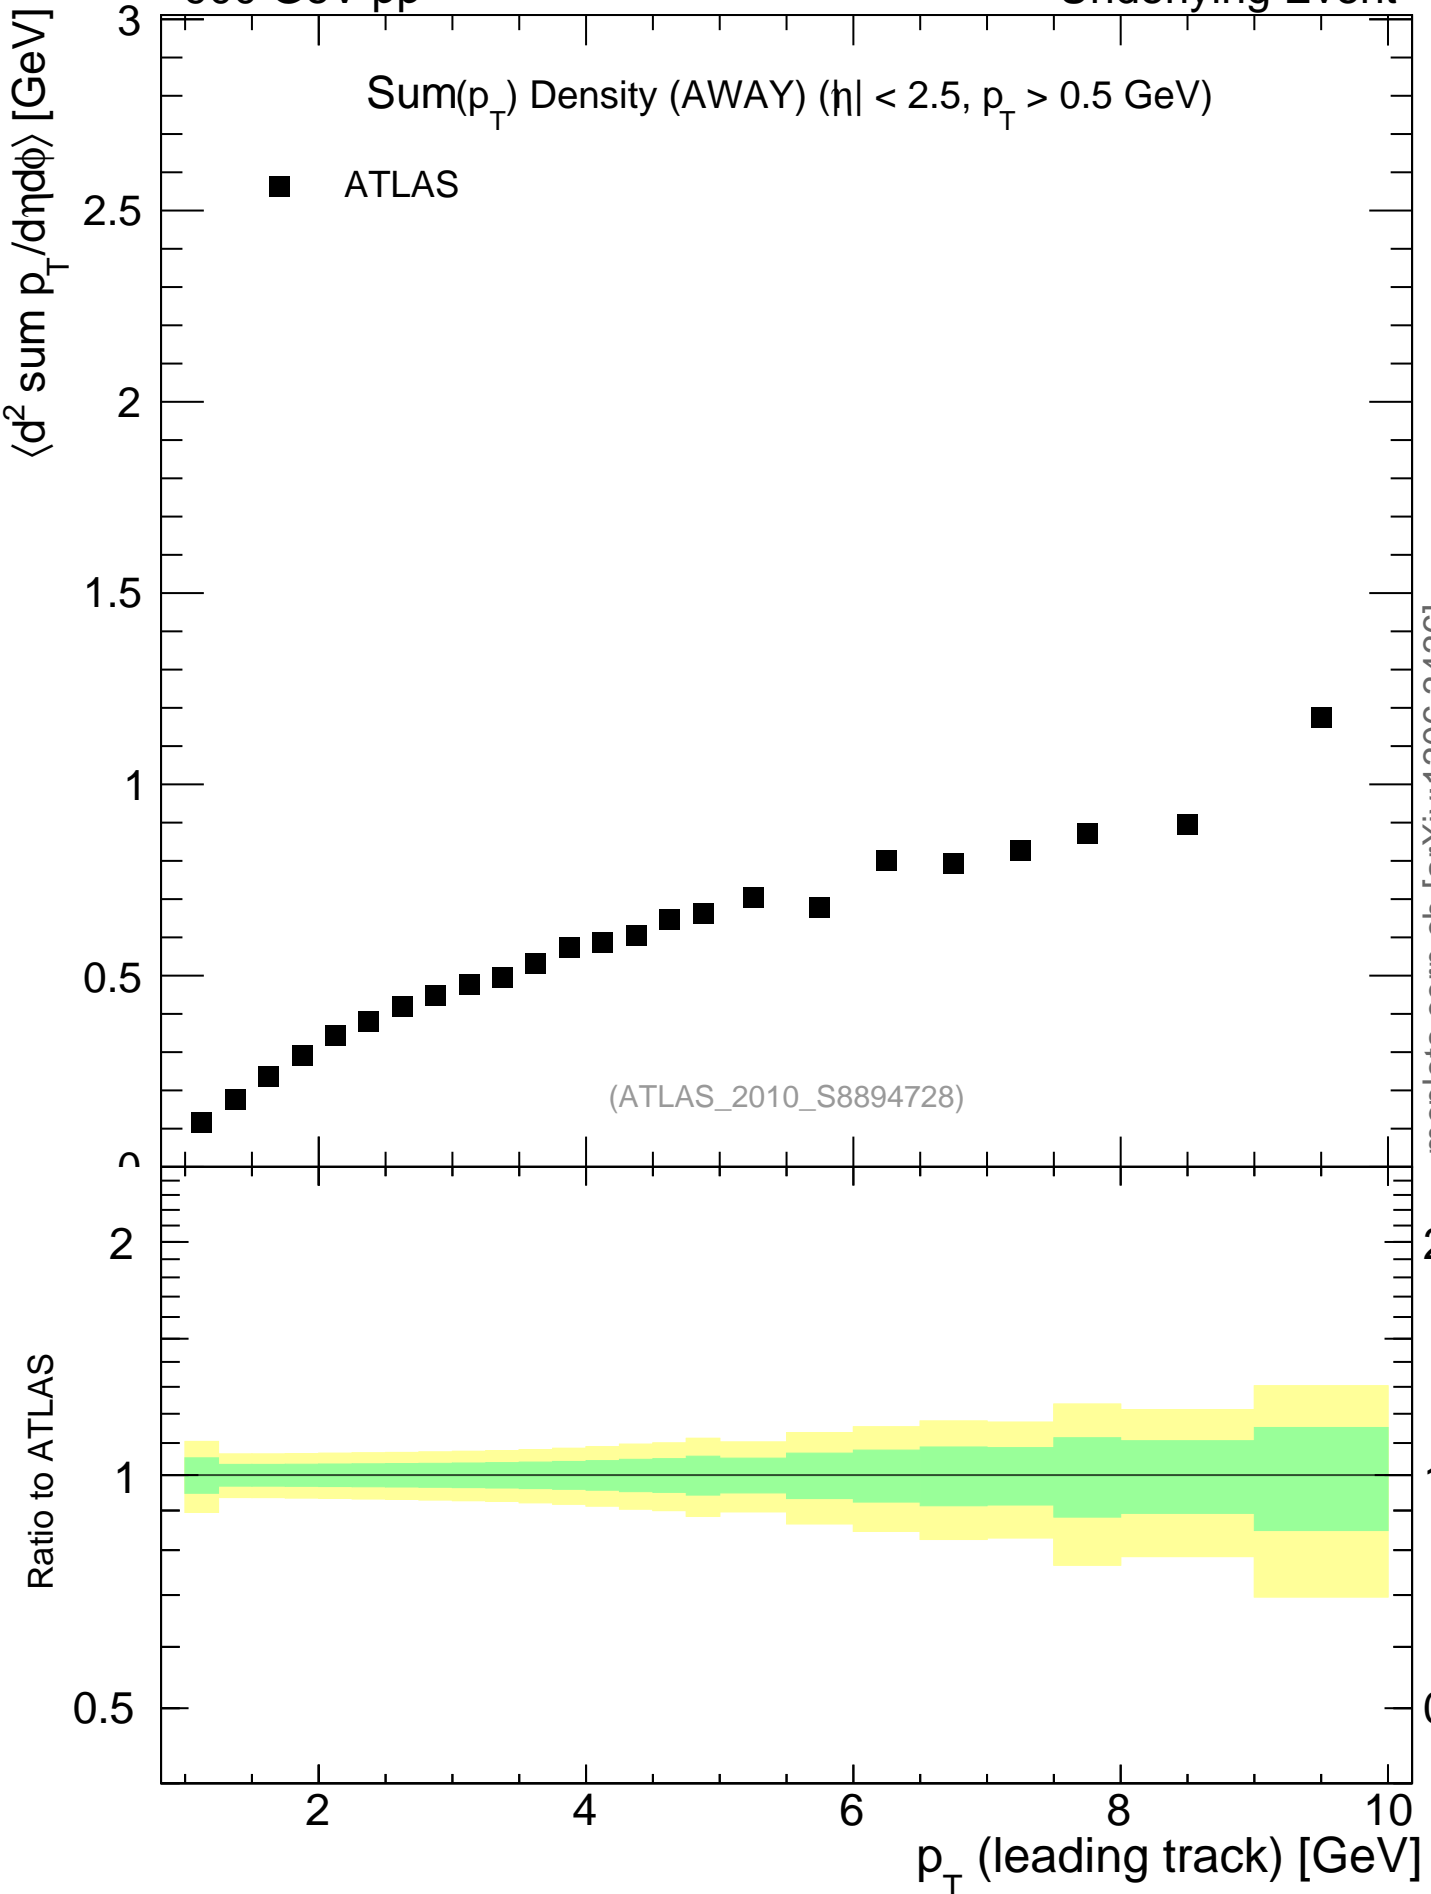

900 GeV pp

Underlying Event

mcplots.cern.ch [arXiv:1306.3436]