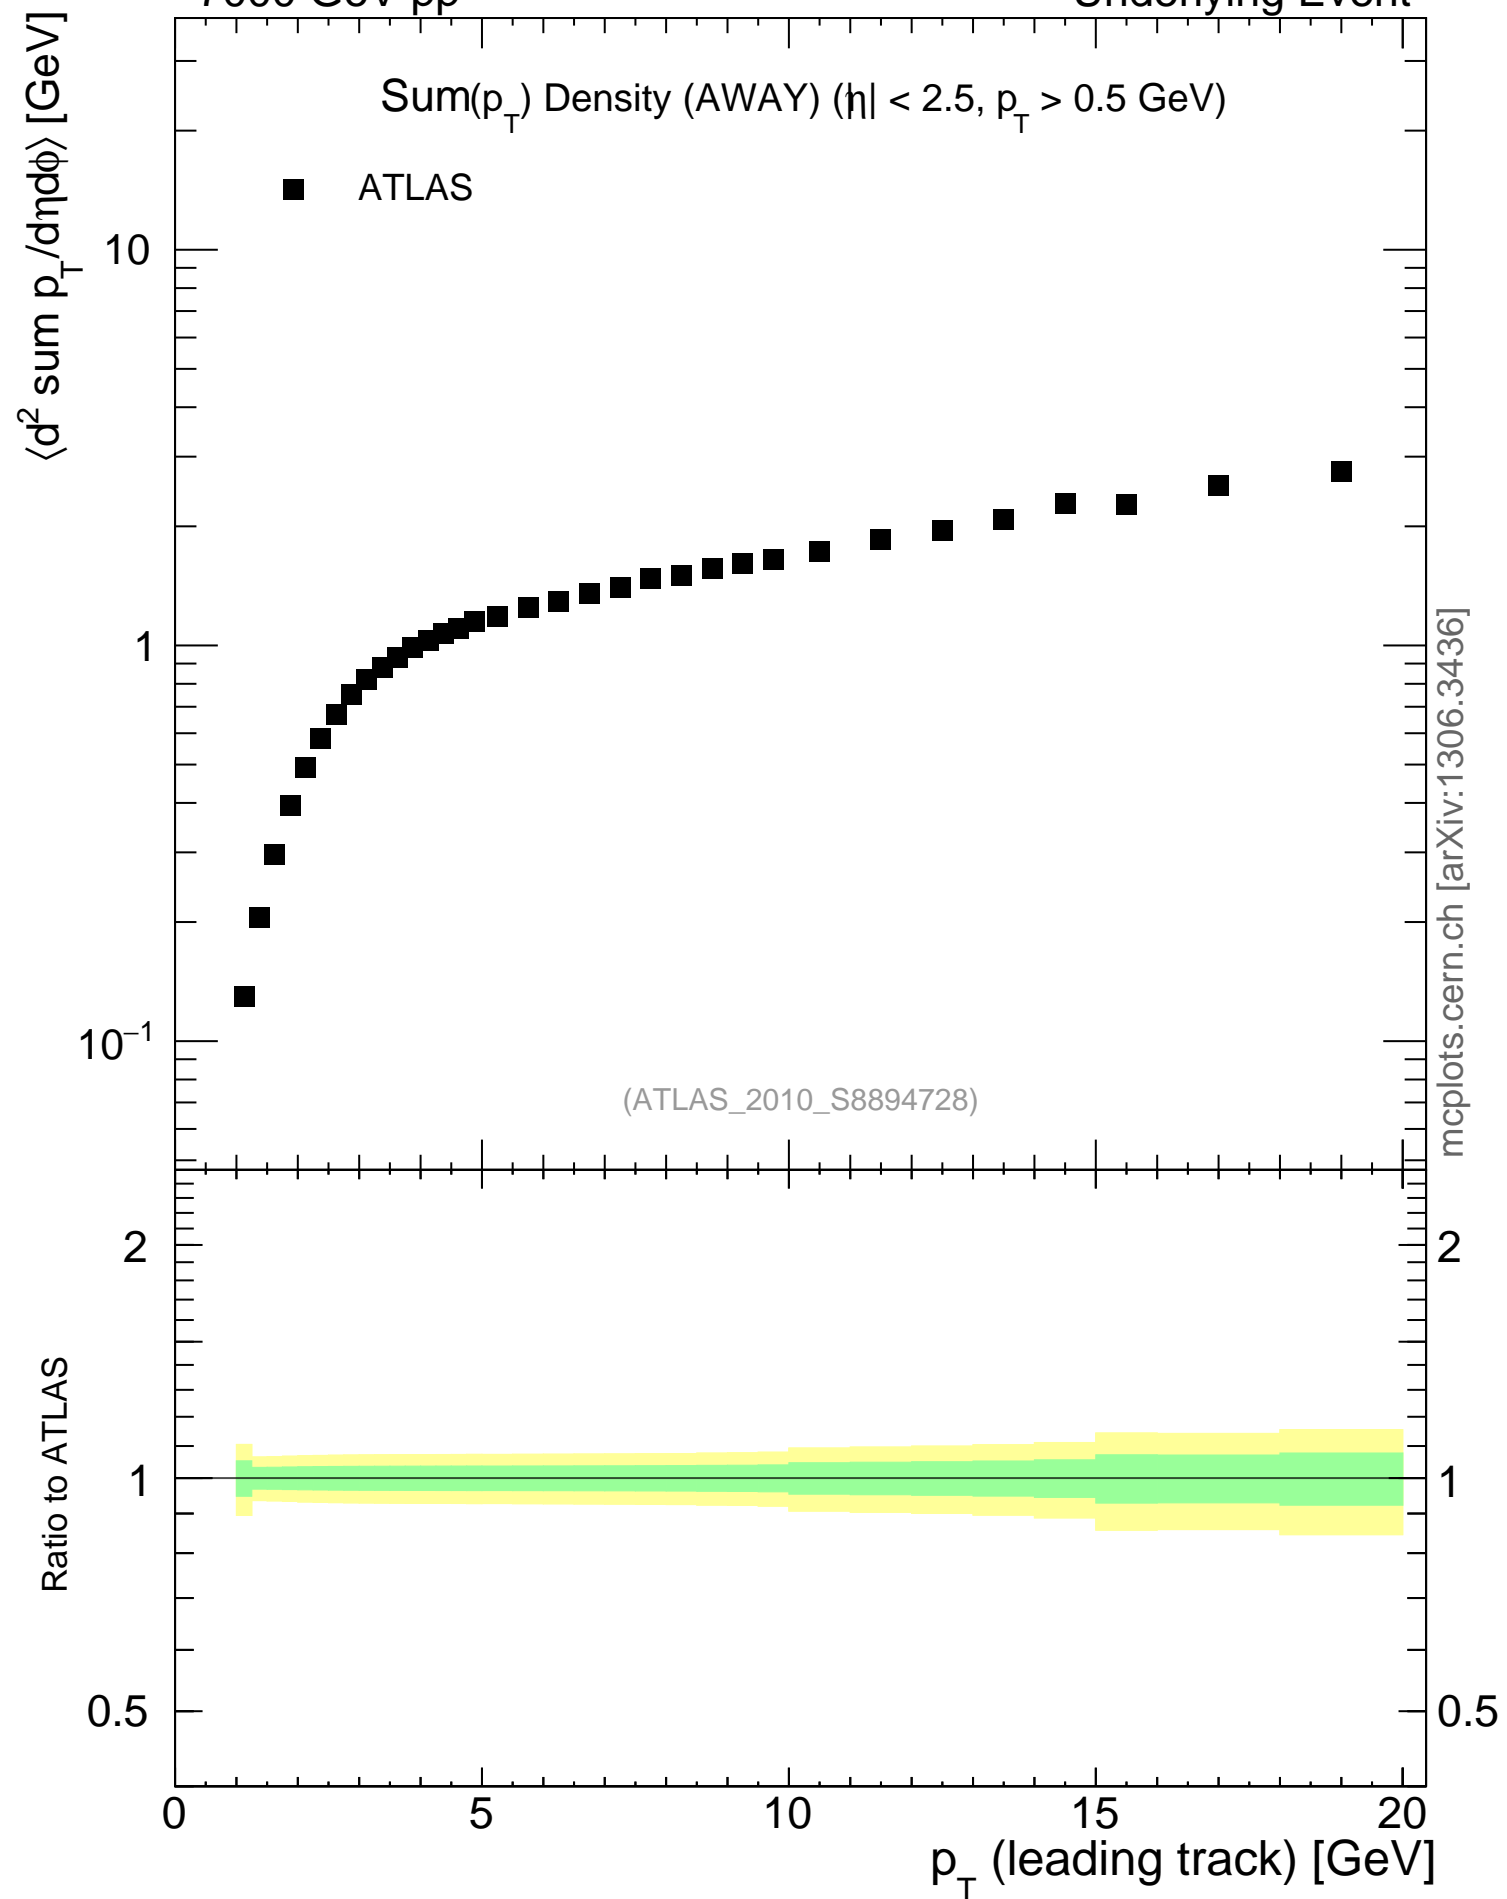

7000 GeV pp

Underlying Event

mcplots.cern.ch [arXiv:1306.3436]