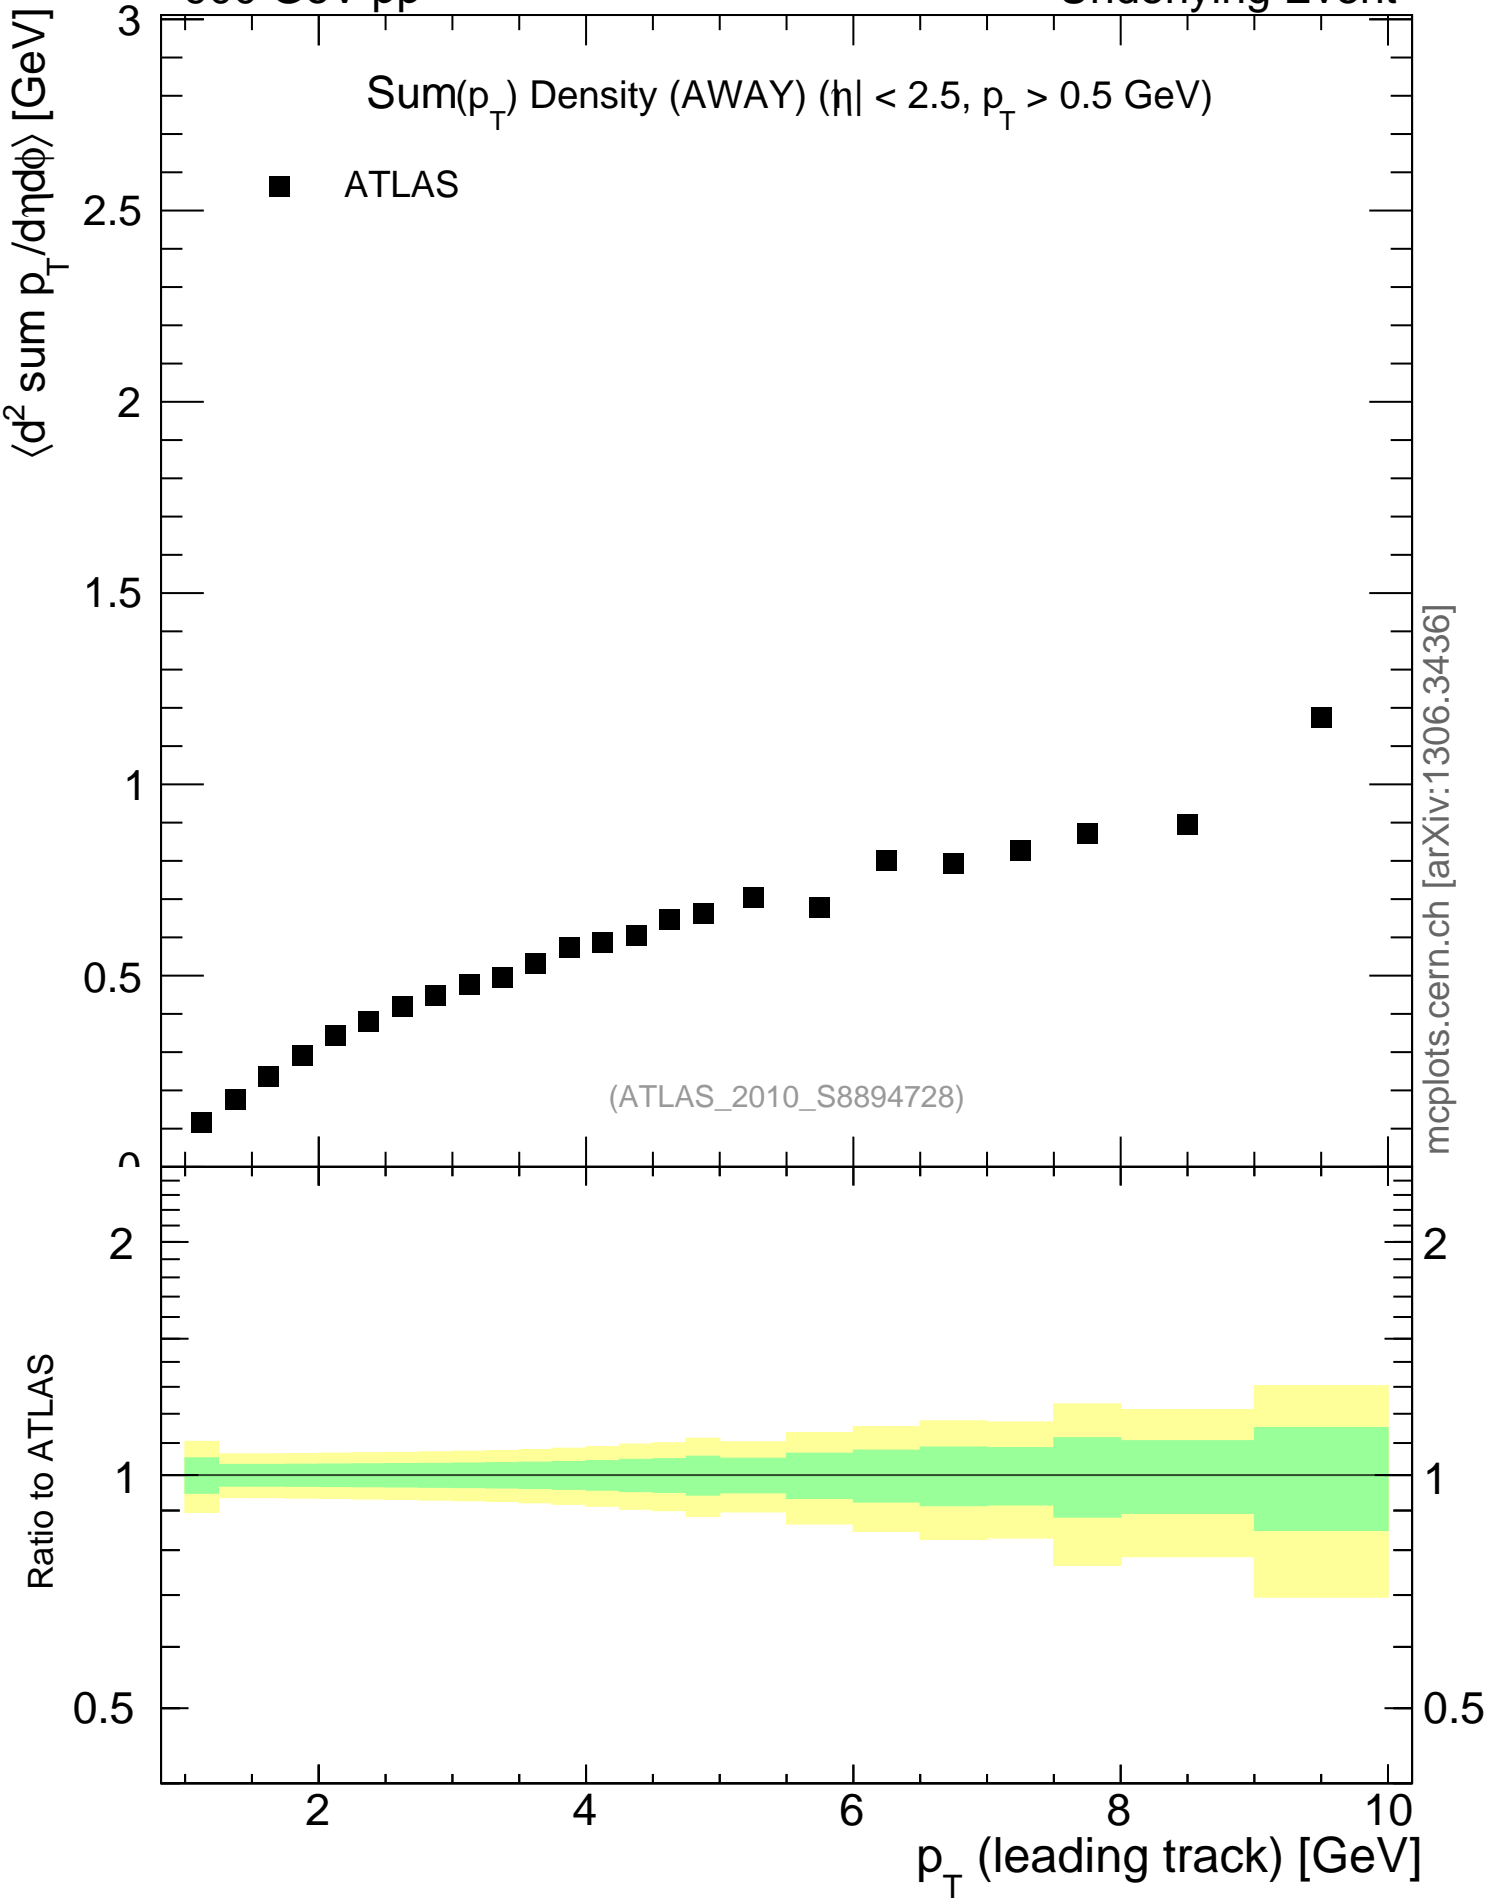

900 GeV pp

Underlying Event

mcplots.cern.ch [arXiv:1306.3436]