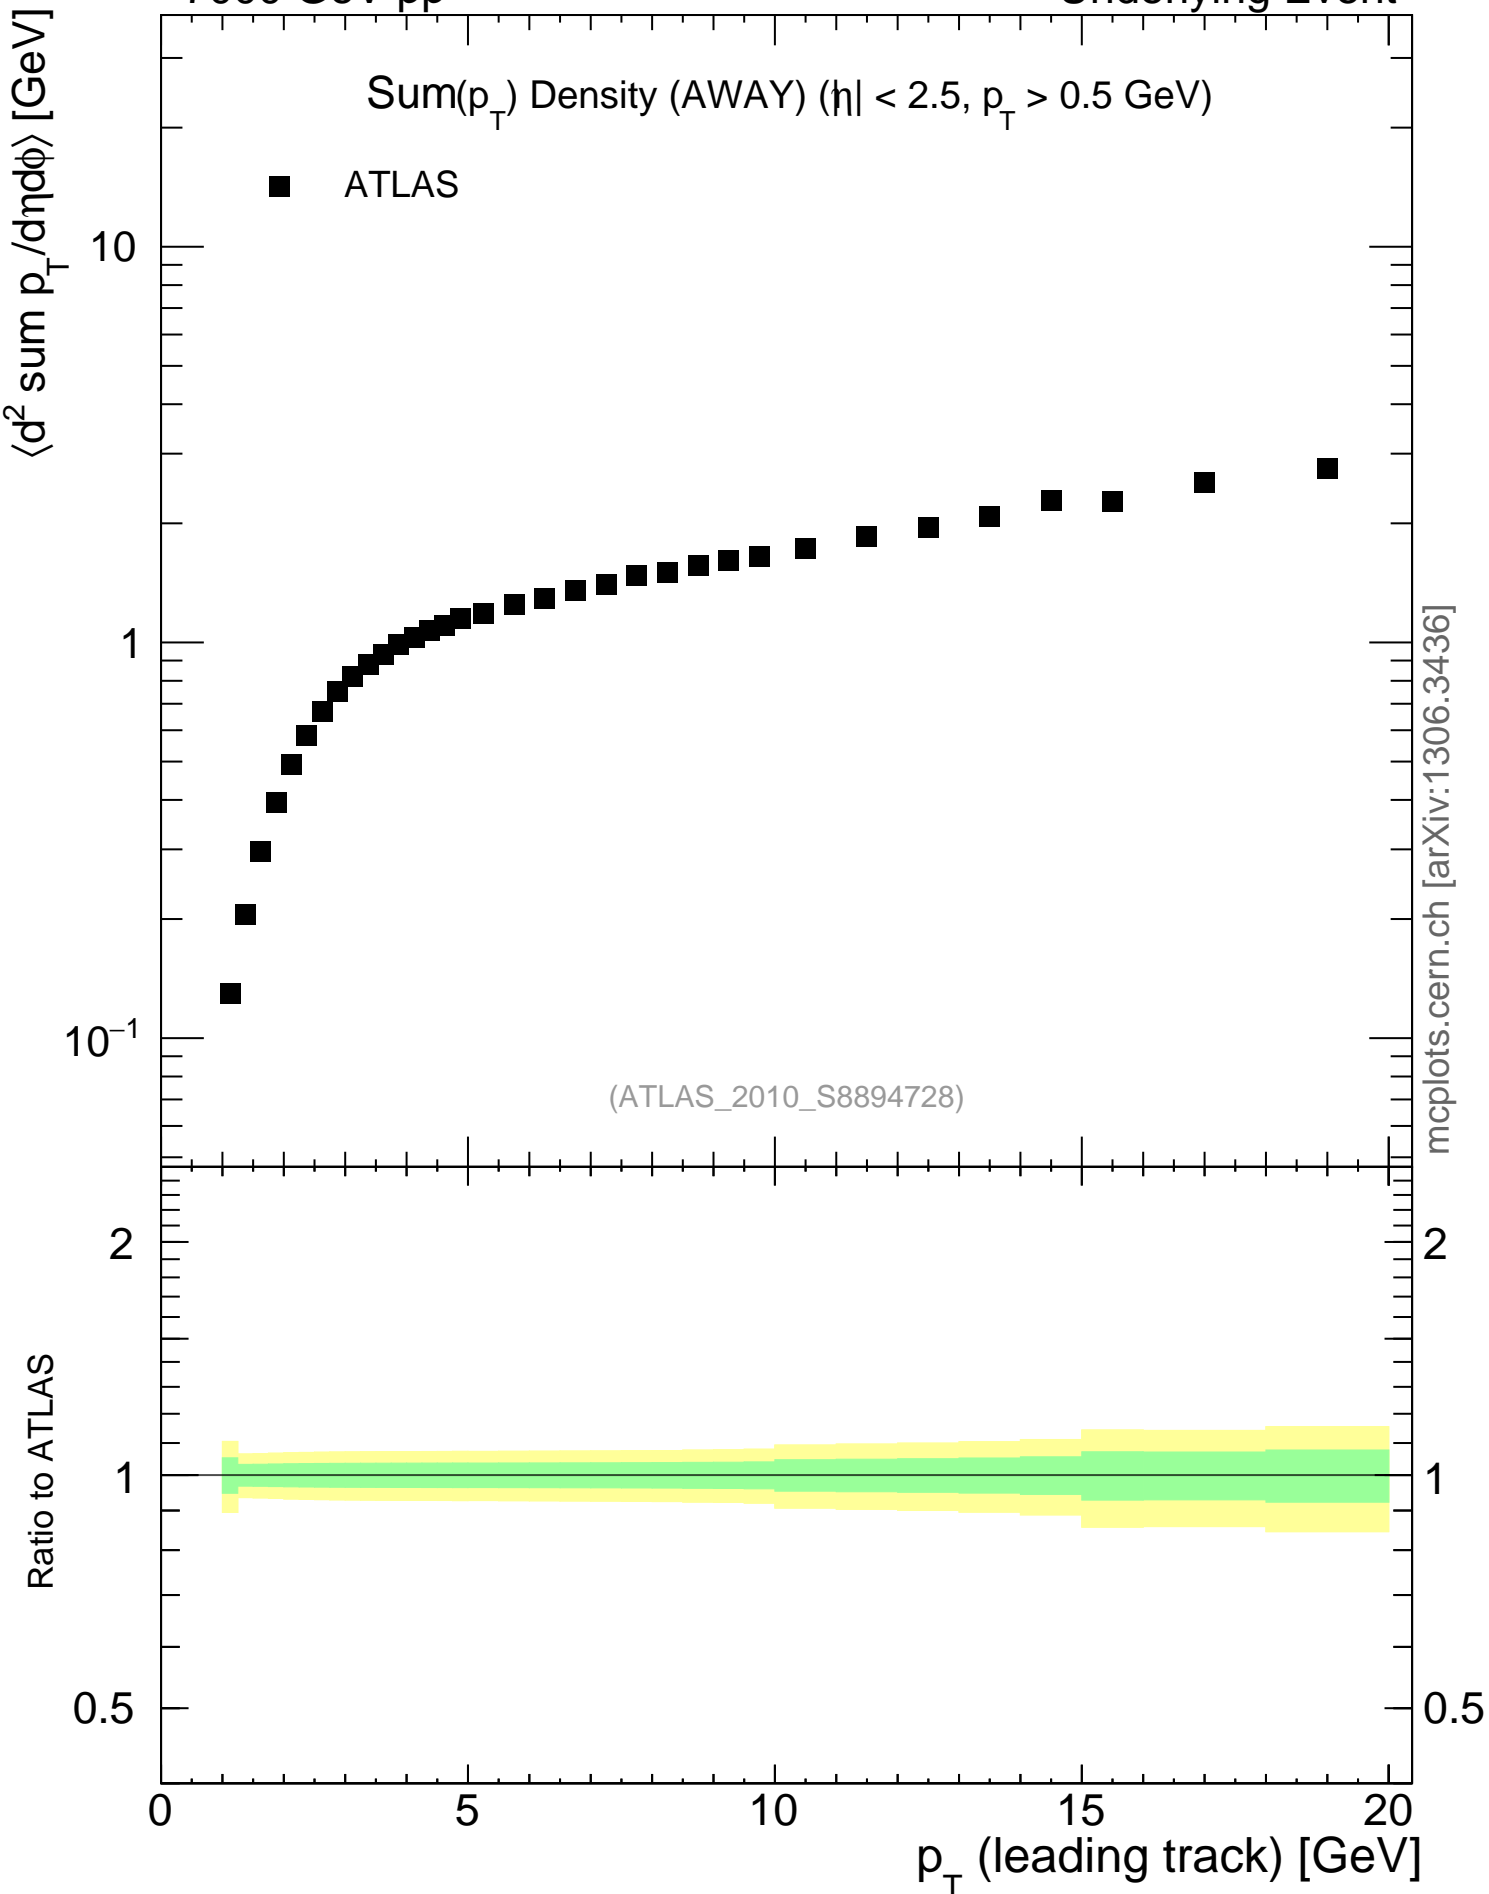

7000 GeV pp

Underlying Event

mcplots.cern.ch [arXiv:1306.3436]