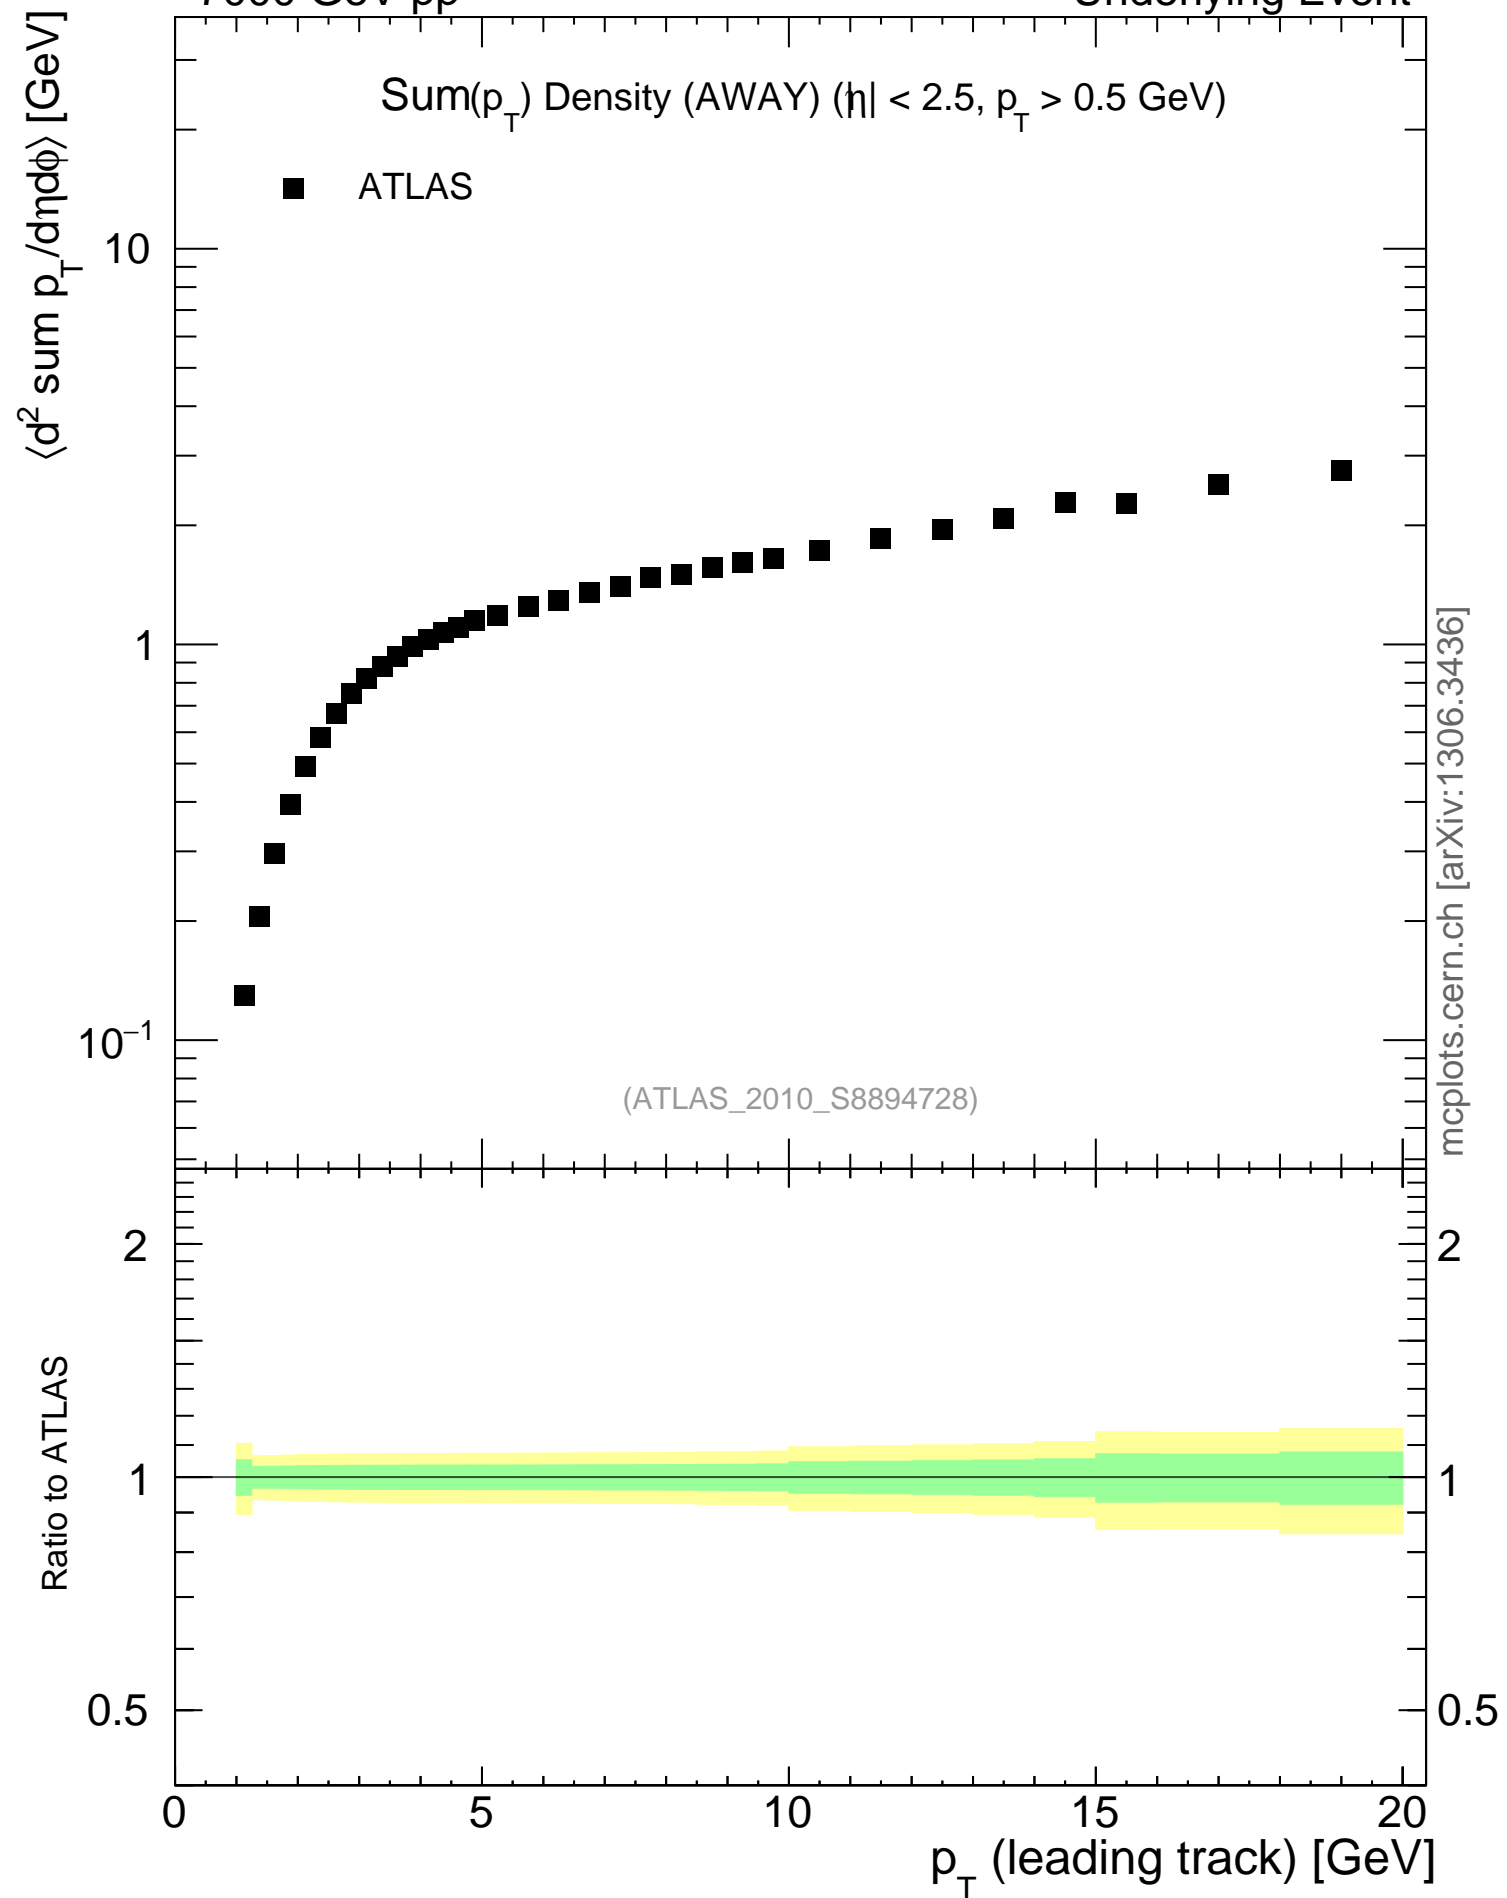

7000 GeV pp

Underlying Event

mcplots.cern.ch [arXiv:1306.3436]