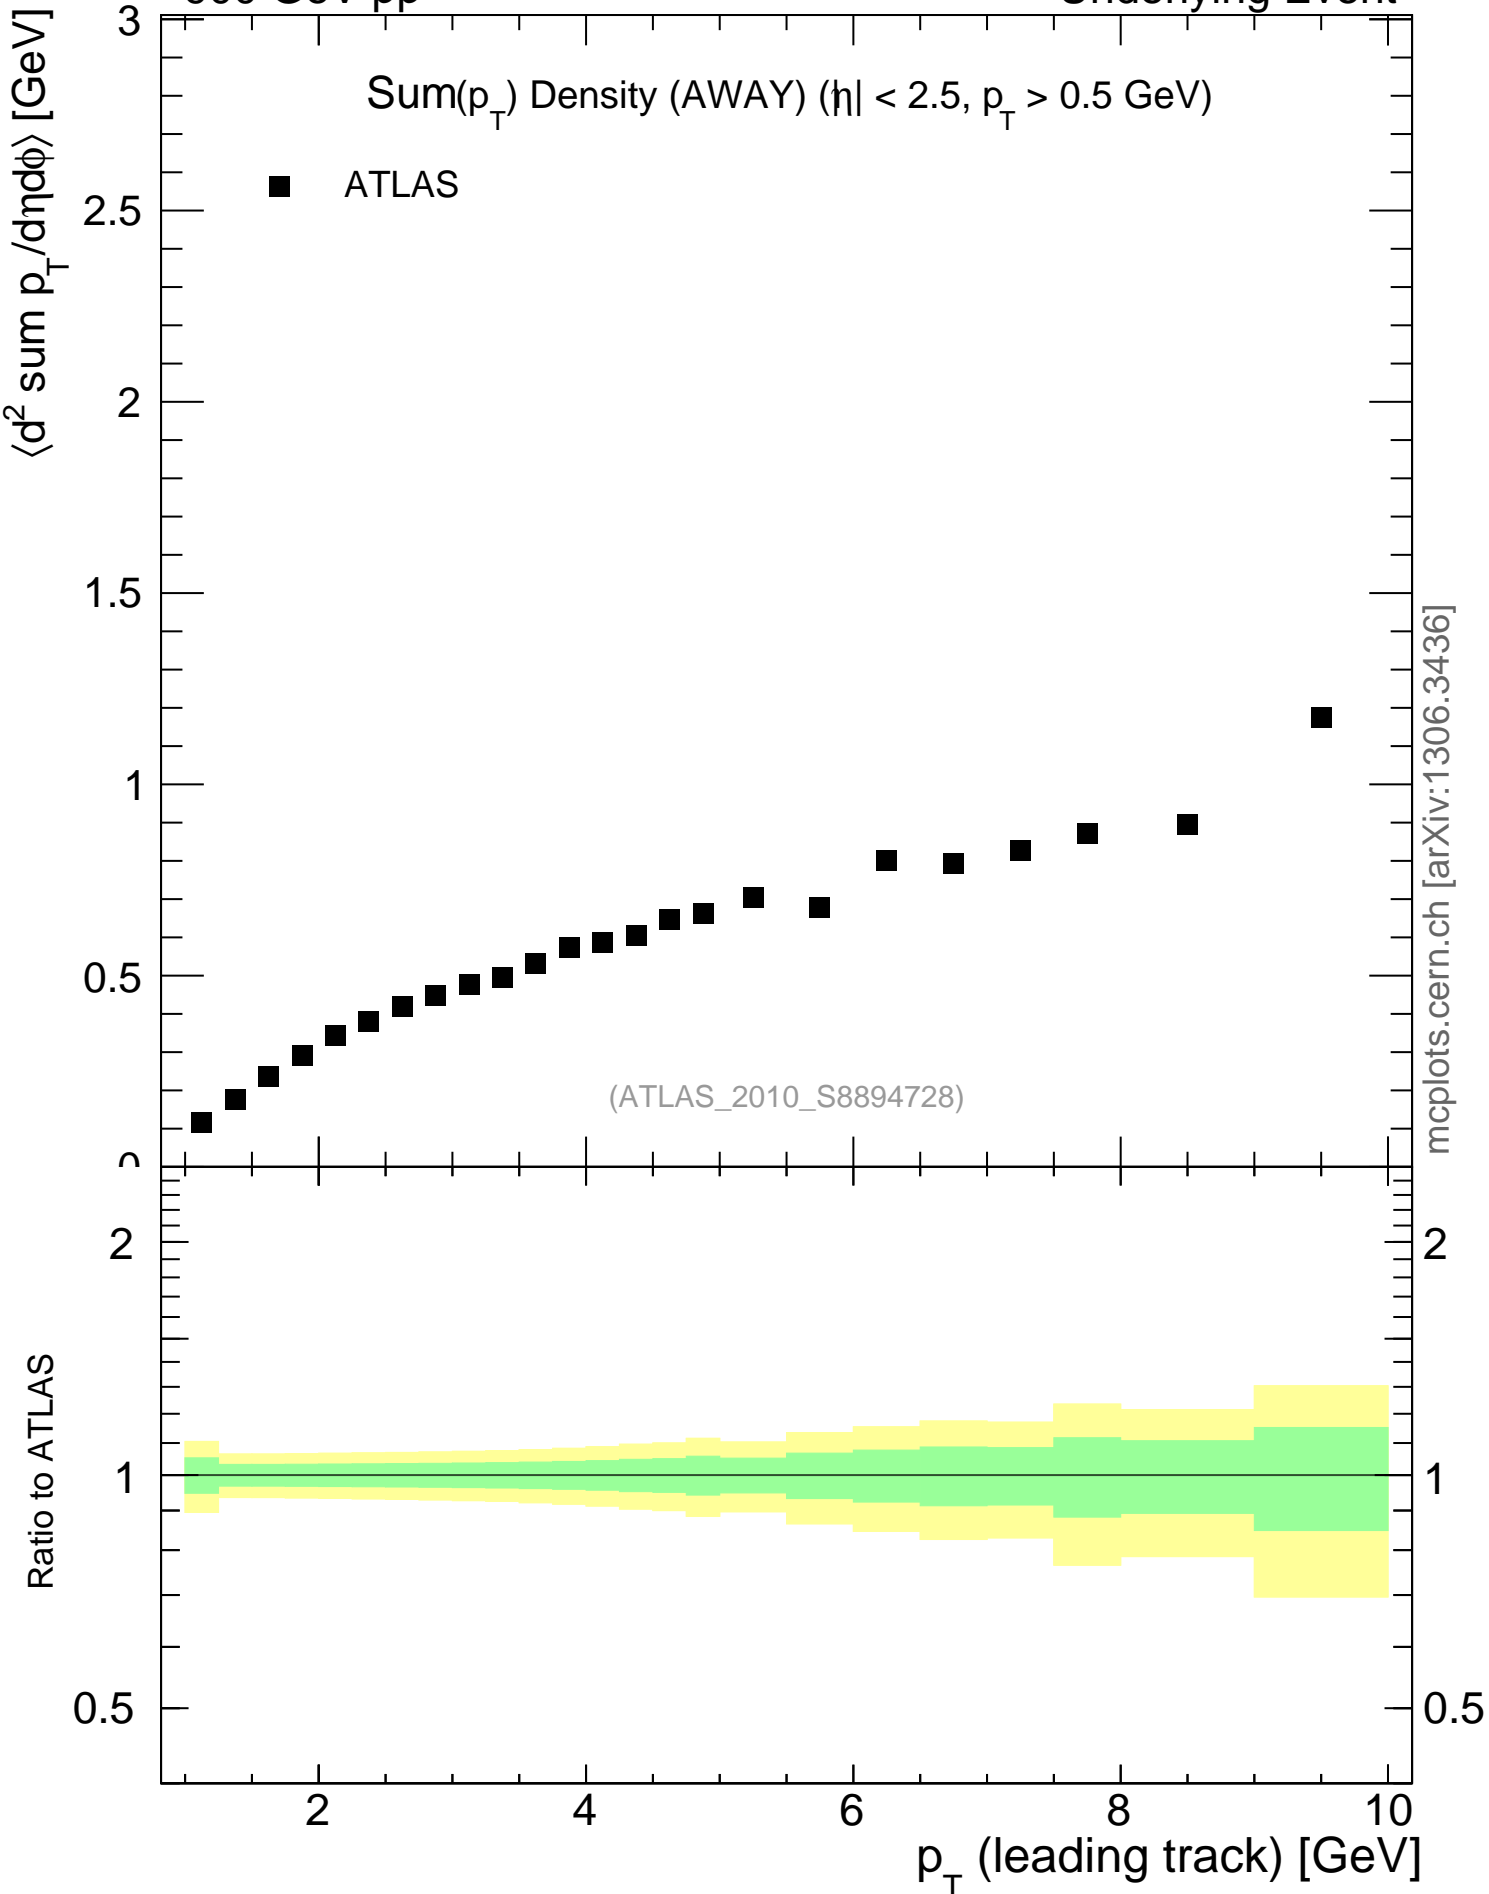

900 GeV pp

Underlying Event

mcplots.cern.ch [arXiv:1306.3436]