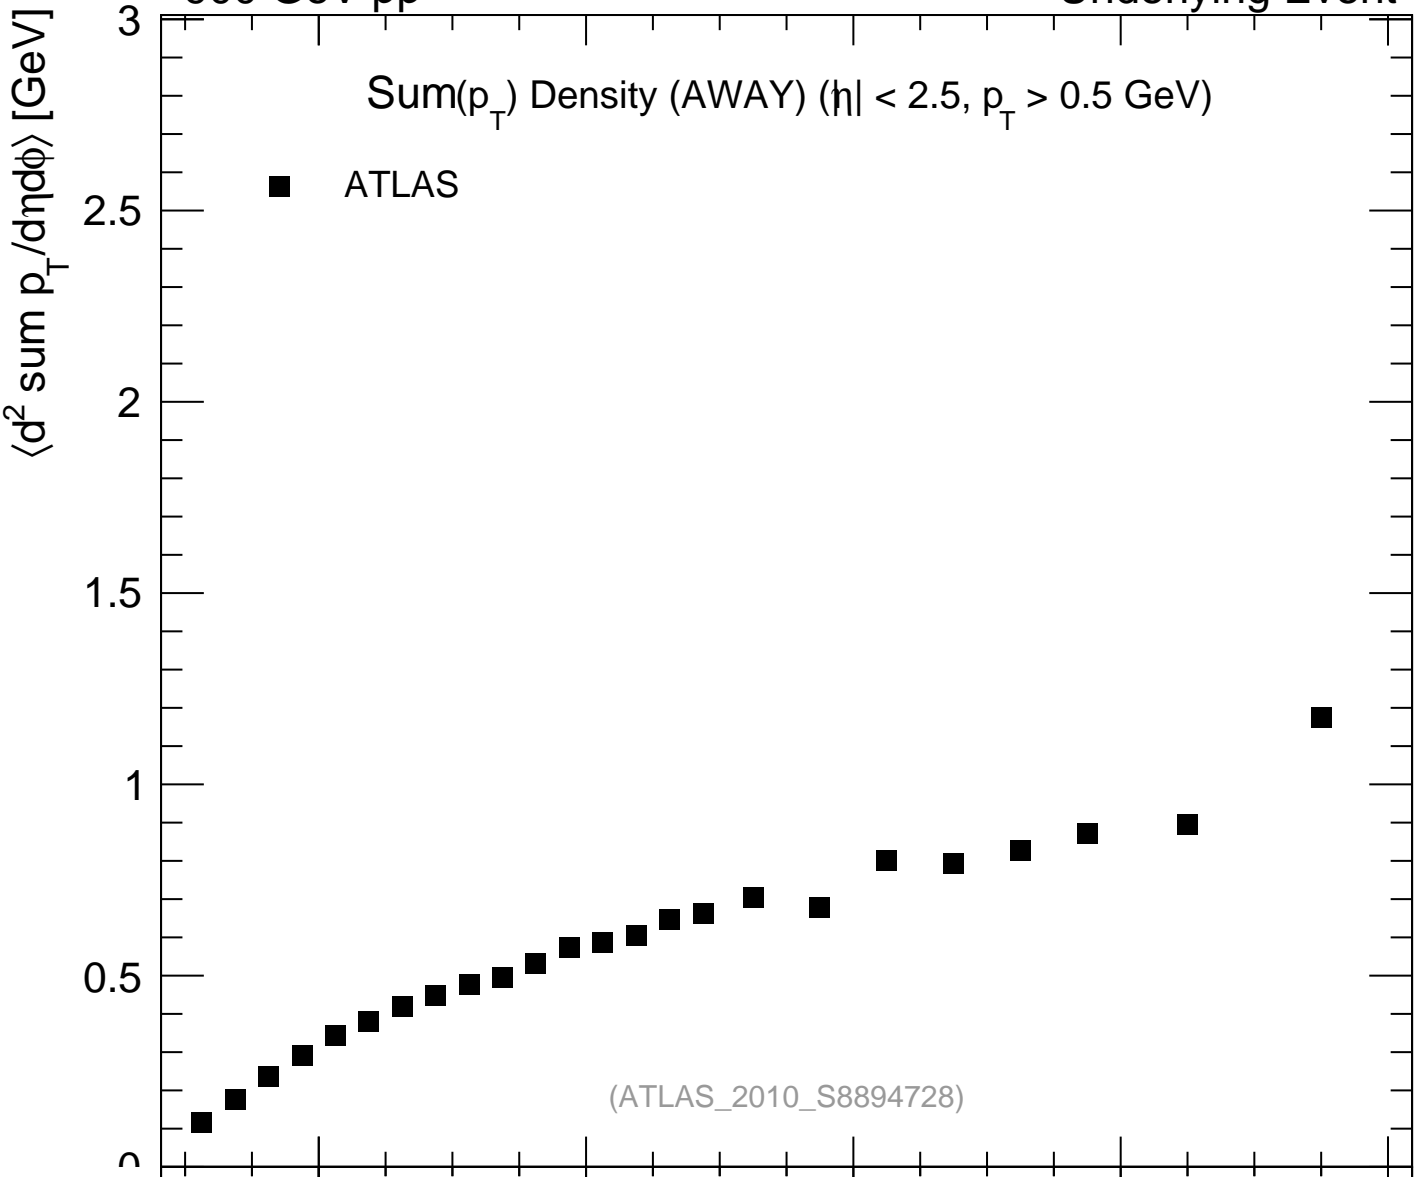

900 GeV pp

Underlying Event

mcplots.cern.ch [arXiv:1306.3436]