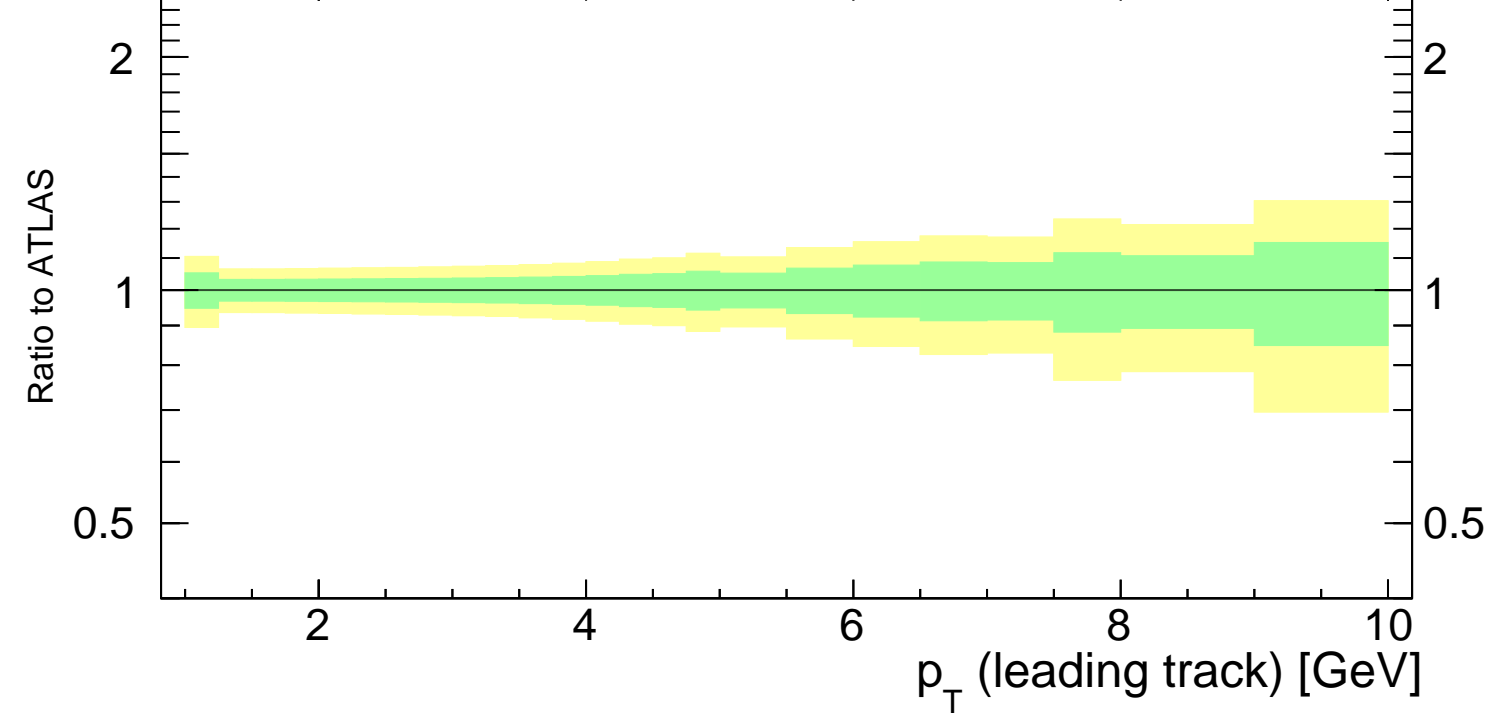

900 GeV pp

Underlying Event

mcplots.cern.ch [arXiv:1306.3436]