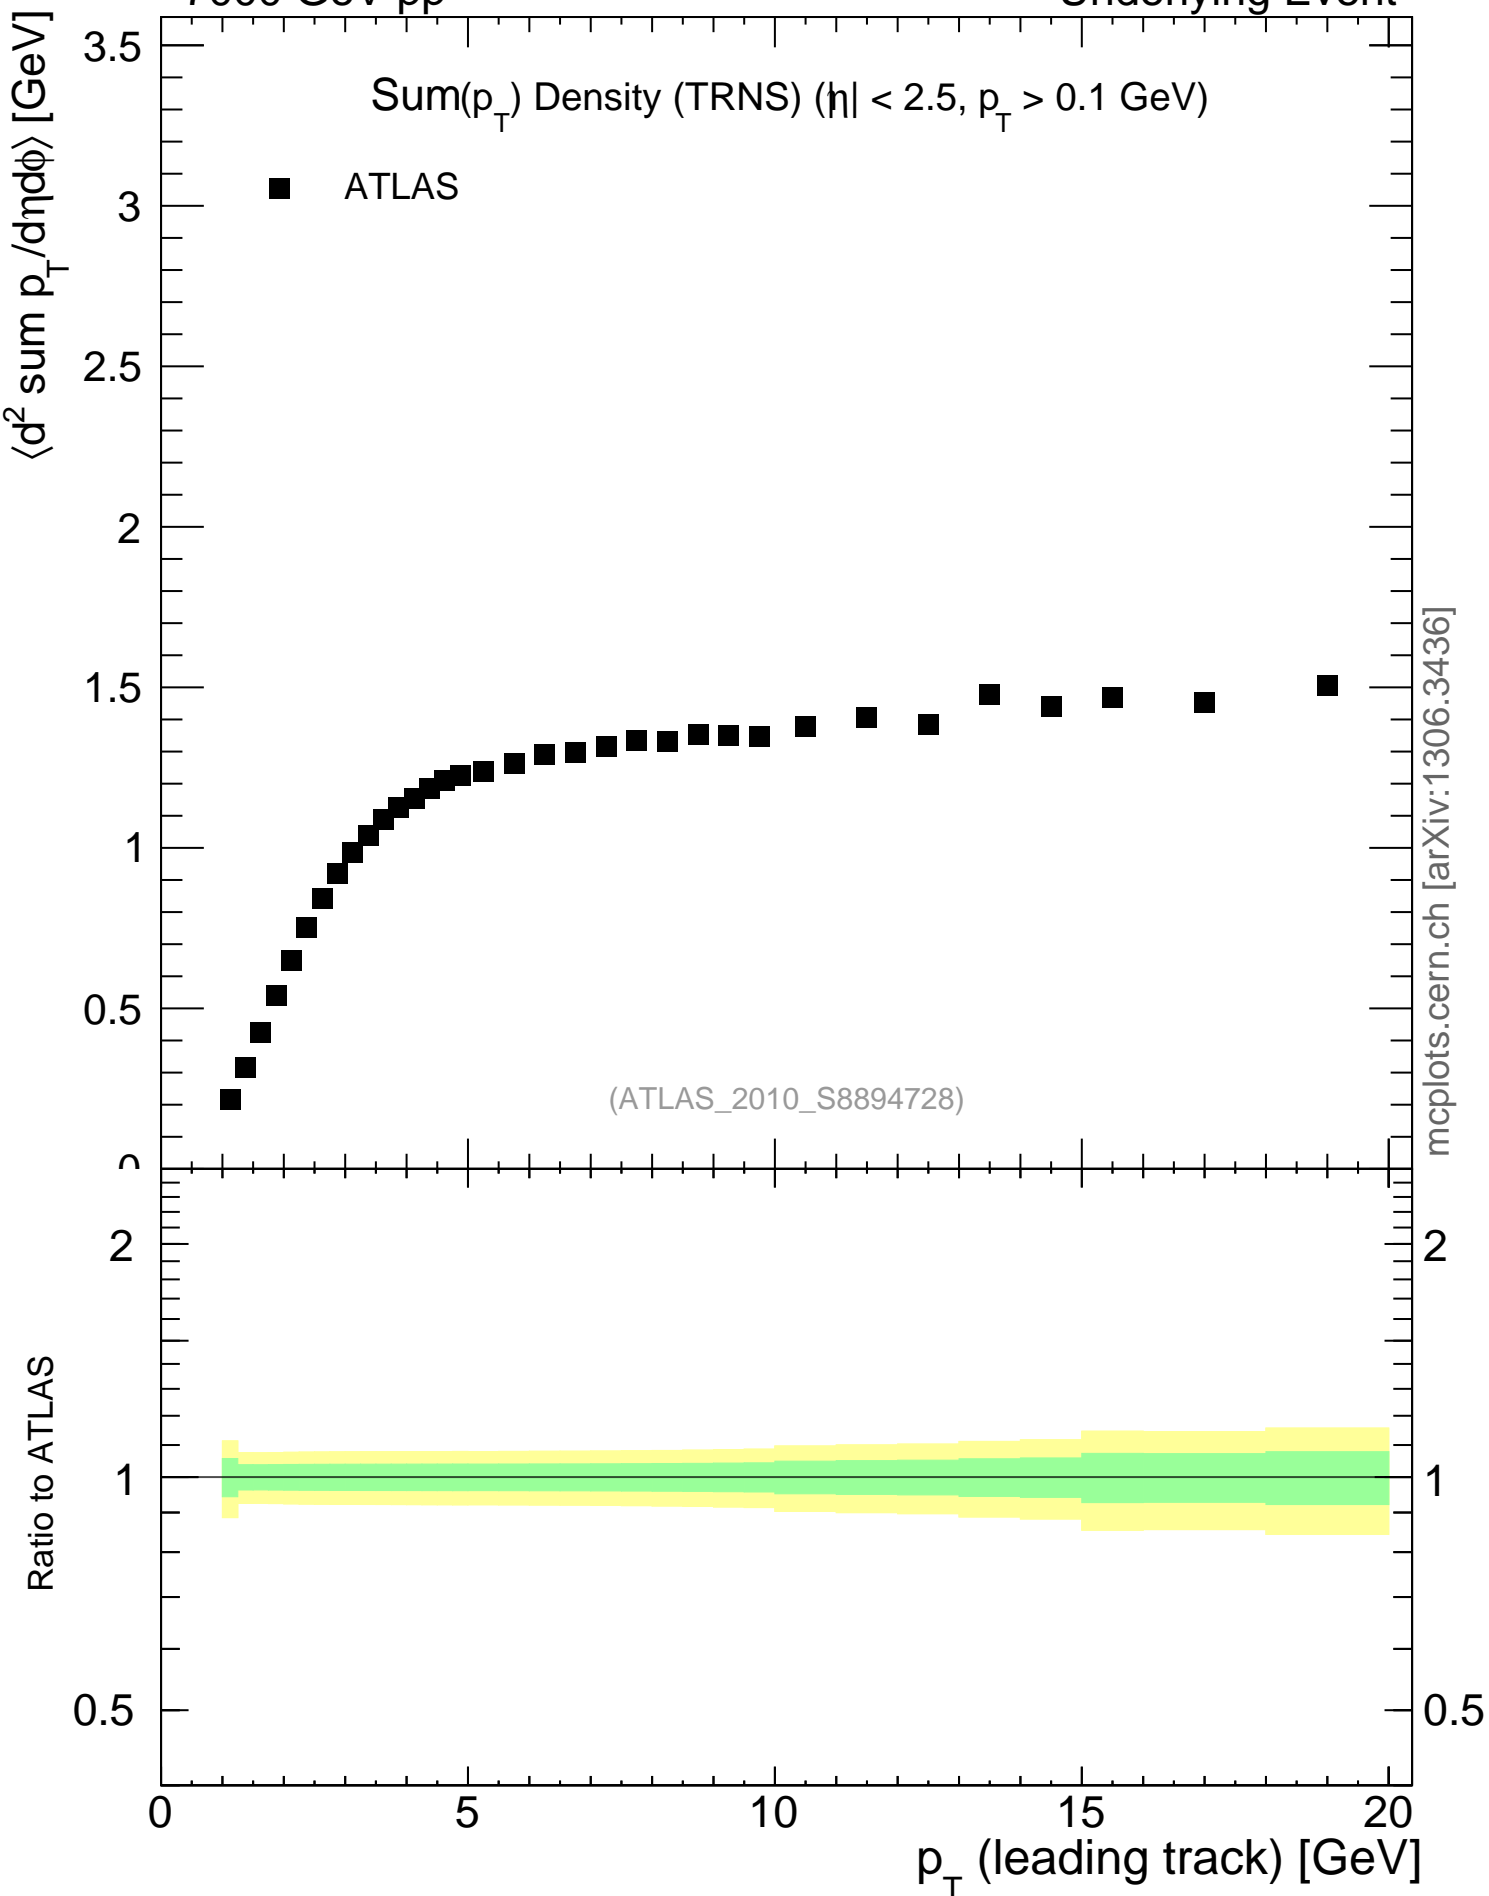

7000 GeV pp

Underlying Event

mcplots.cern.ch [arXiv:1306.3436]