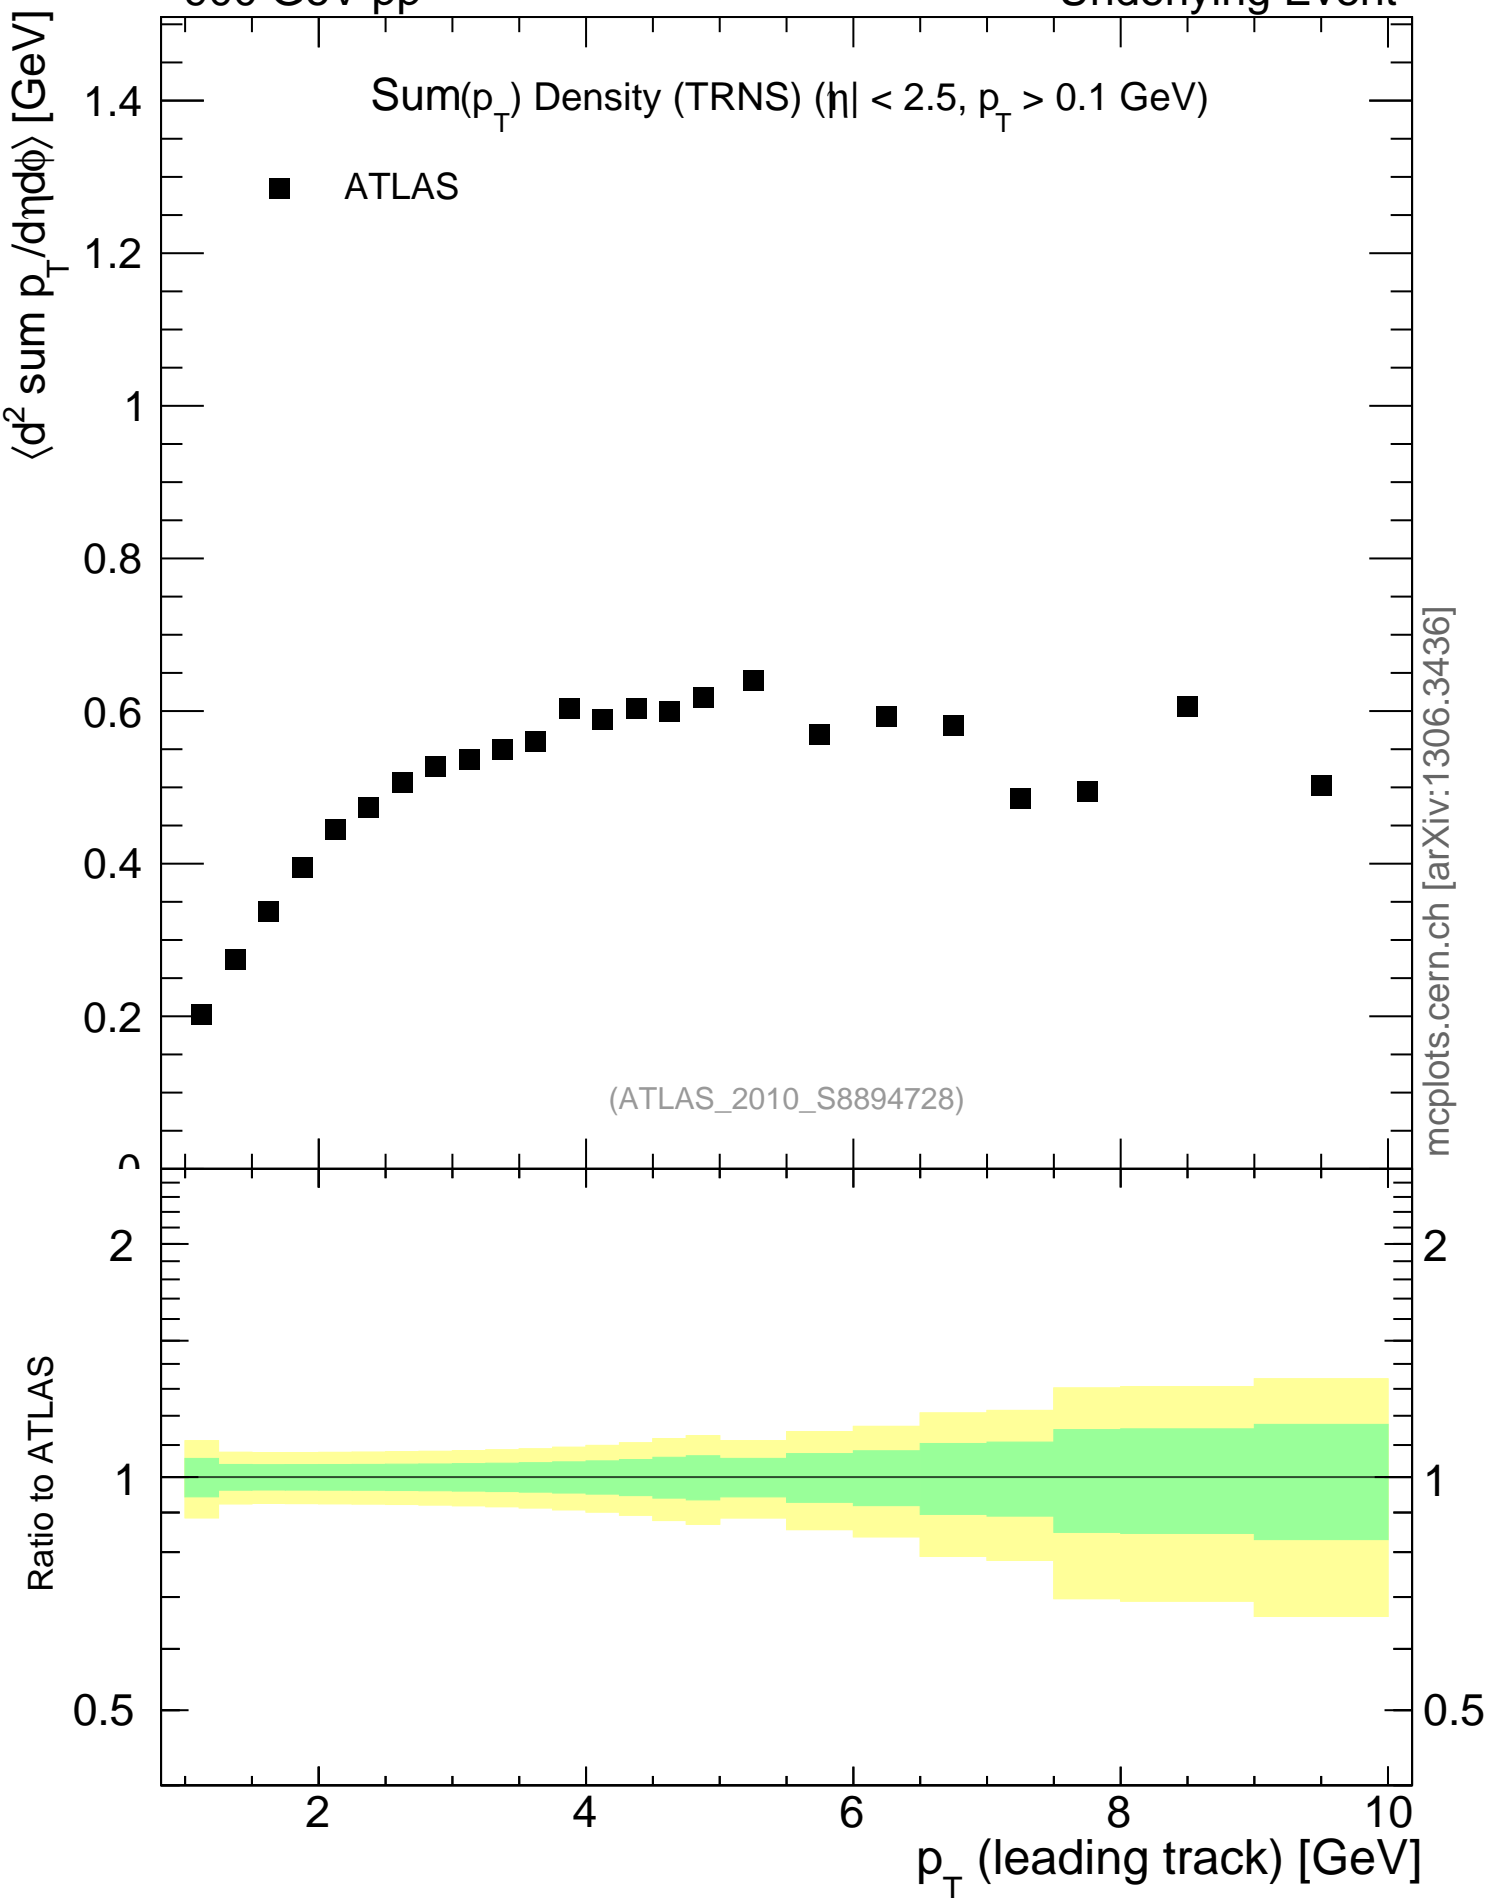

900 GeV pp

Underlying Event

mcplots.cern.ch [arXiv:1306.3436]