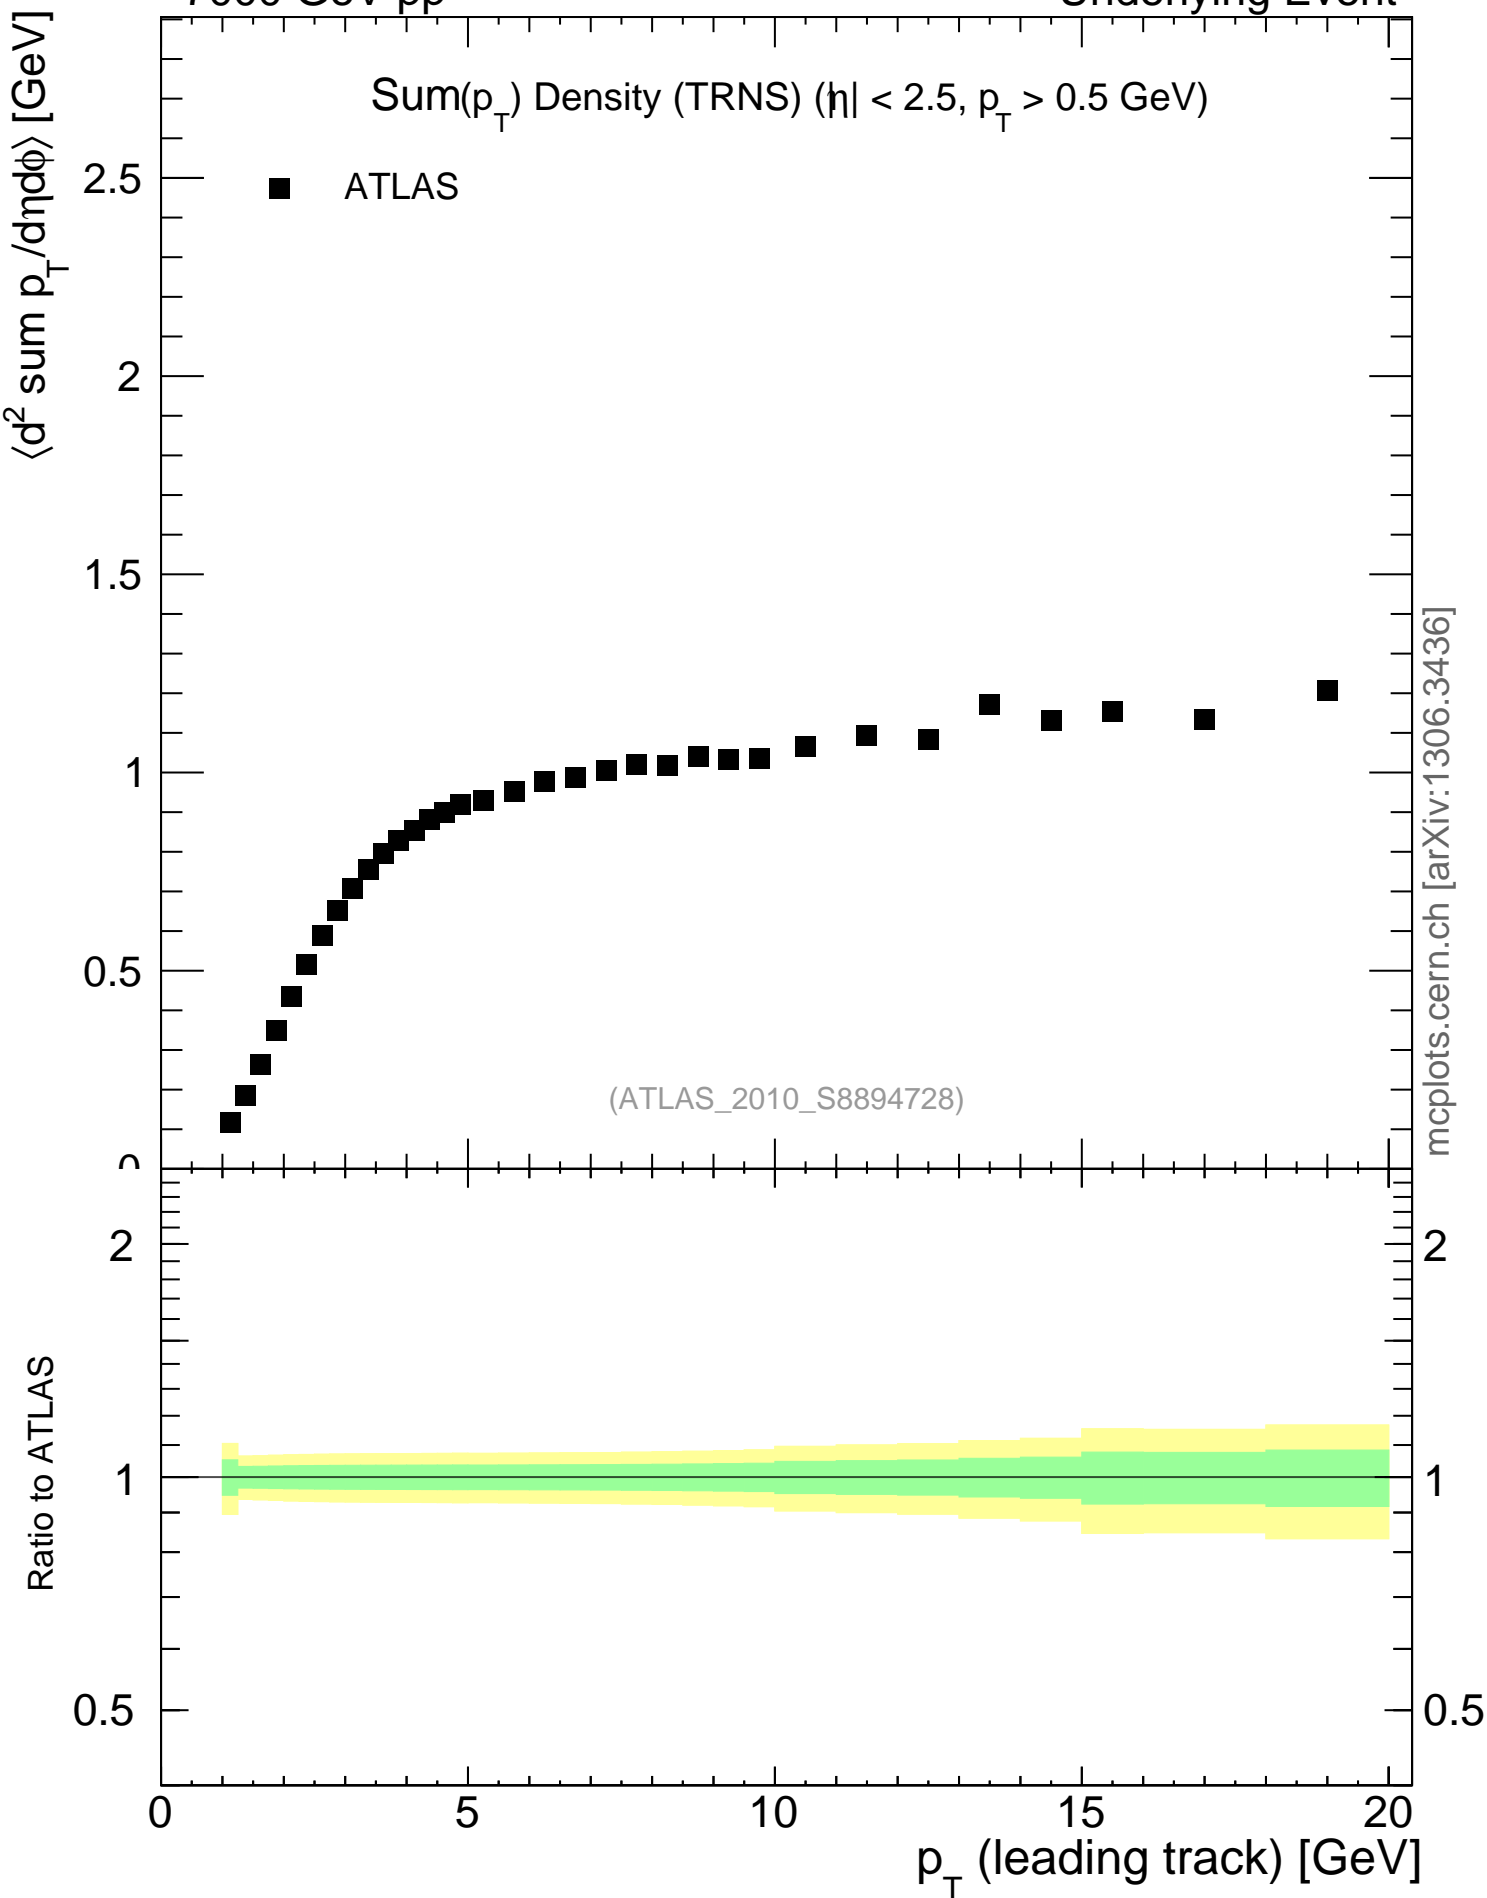

7000 GeV pp

Underlying Event

mcplots.cern.ch [arXiv:1306.3436]