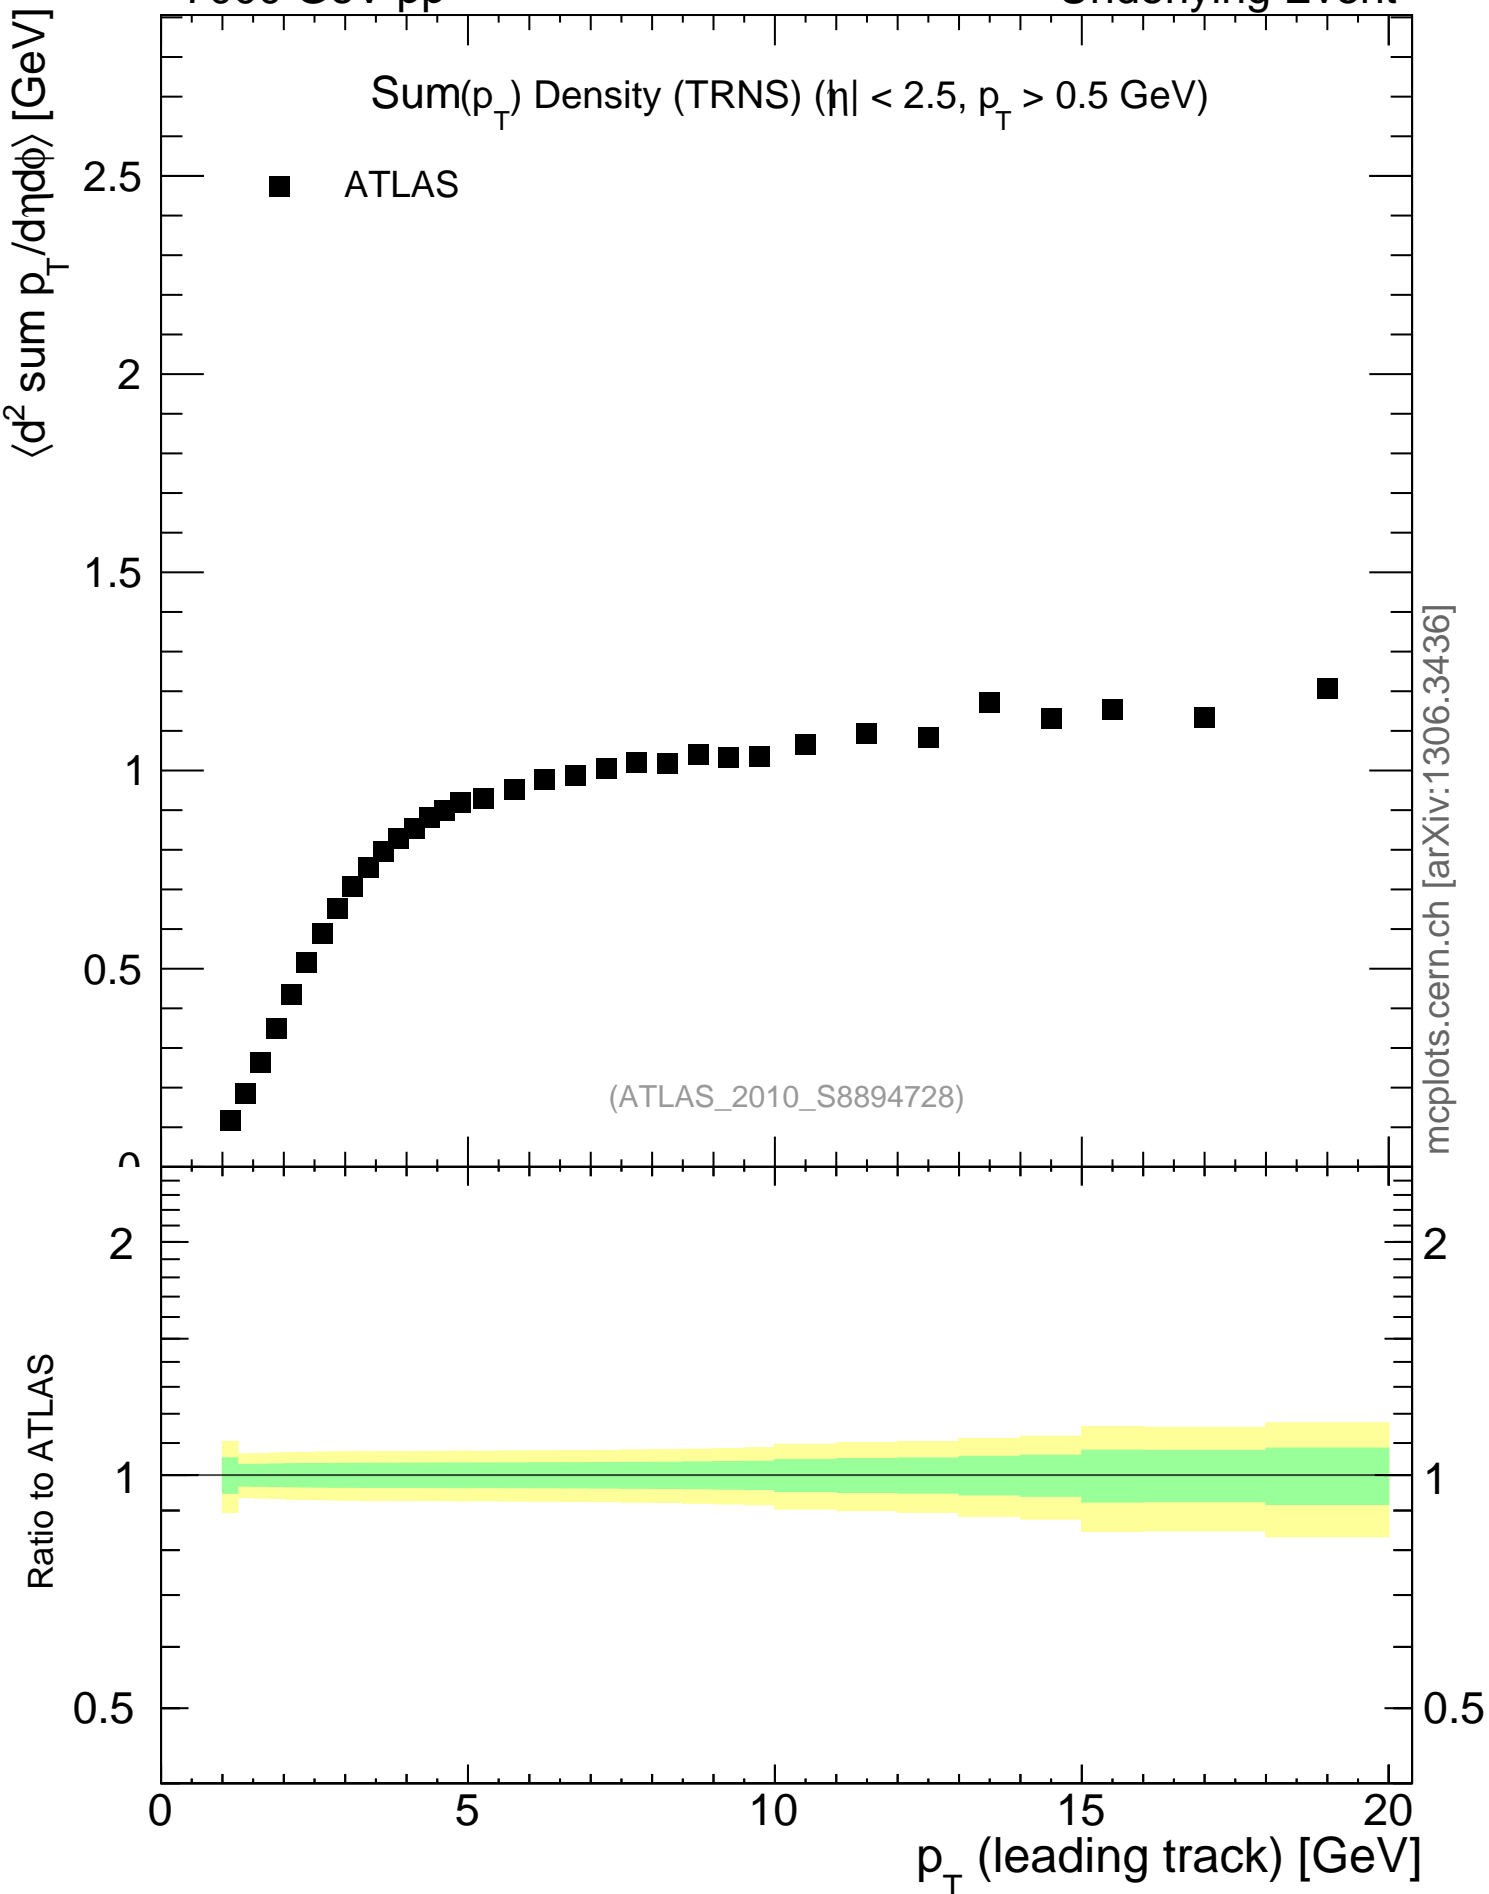

7000 GeV pp

Underlying Event

mcplots.cern.ch [arXiv:1306.3436]