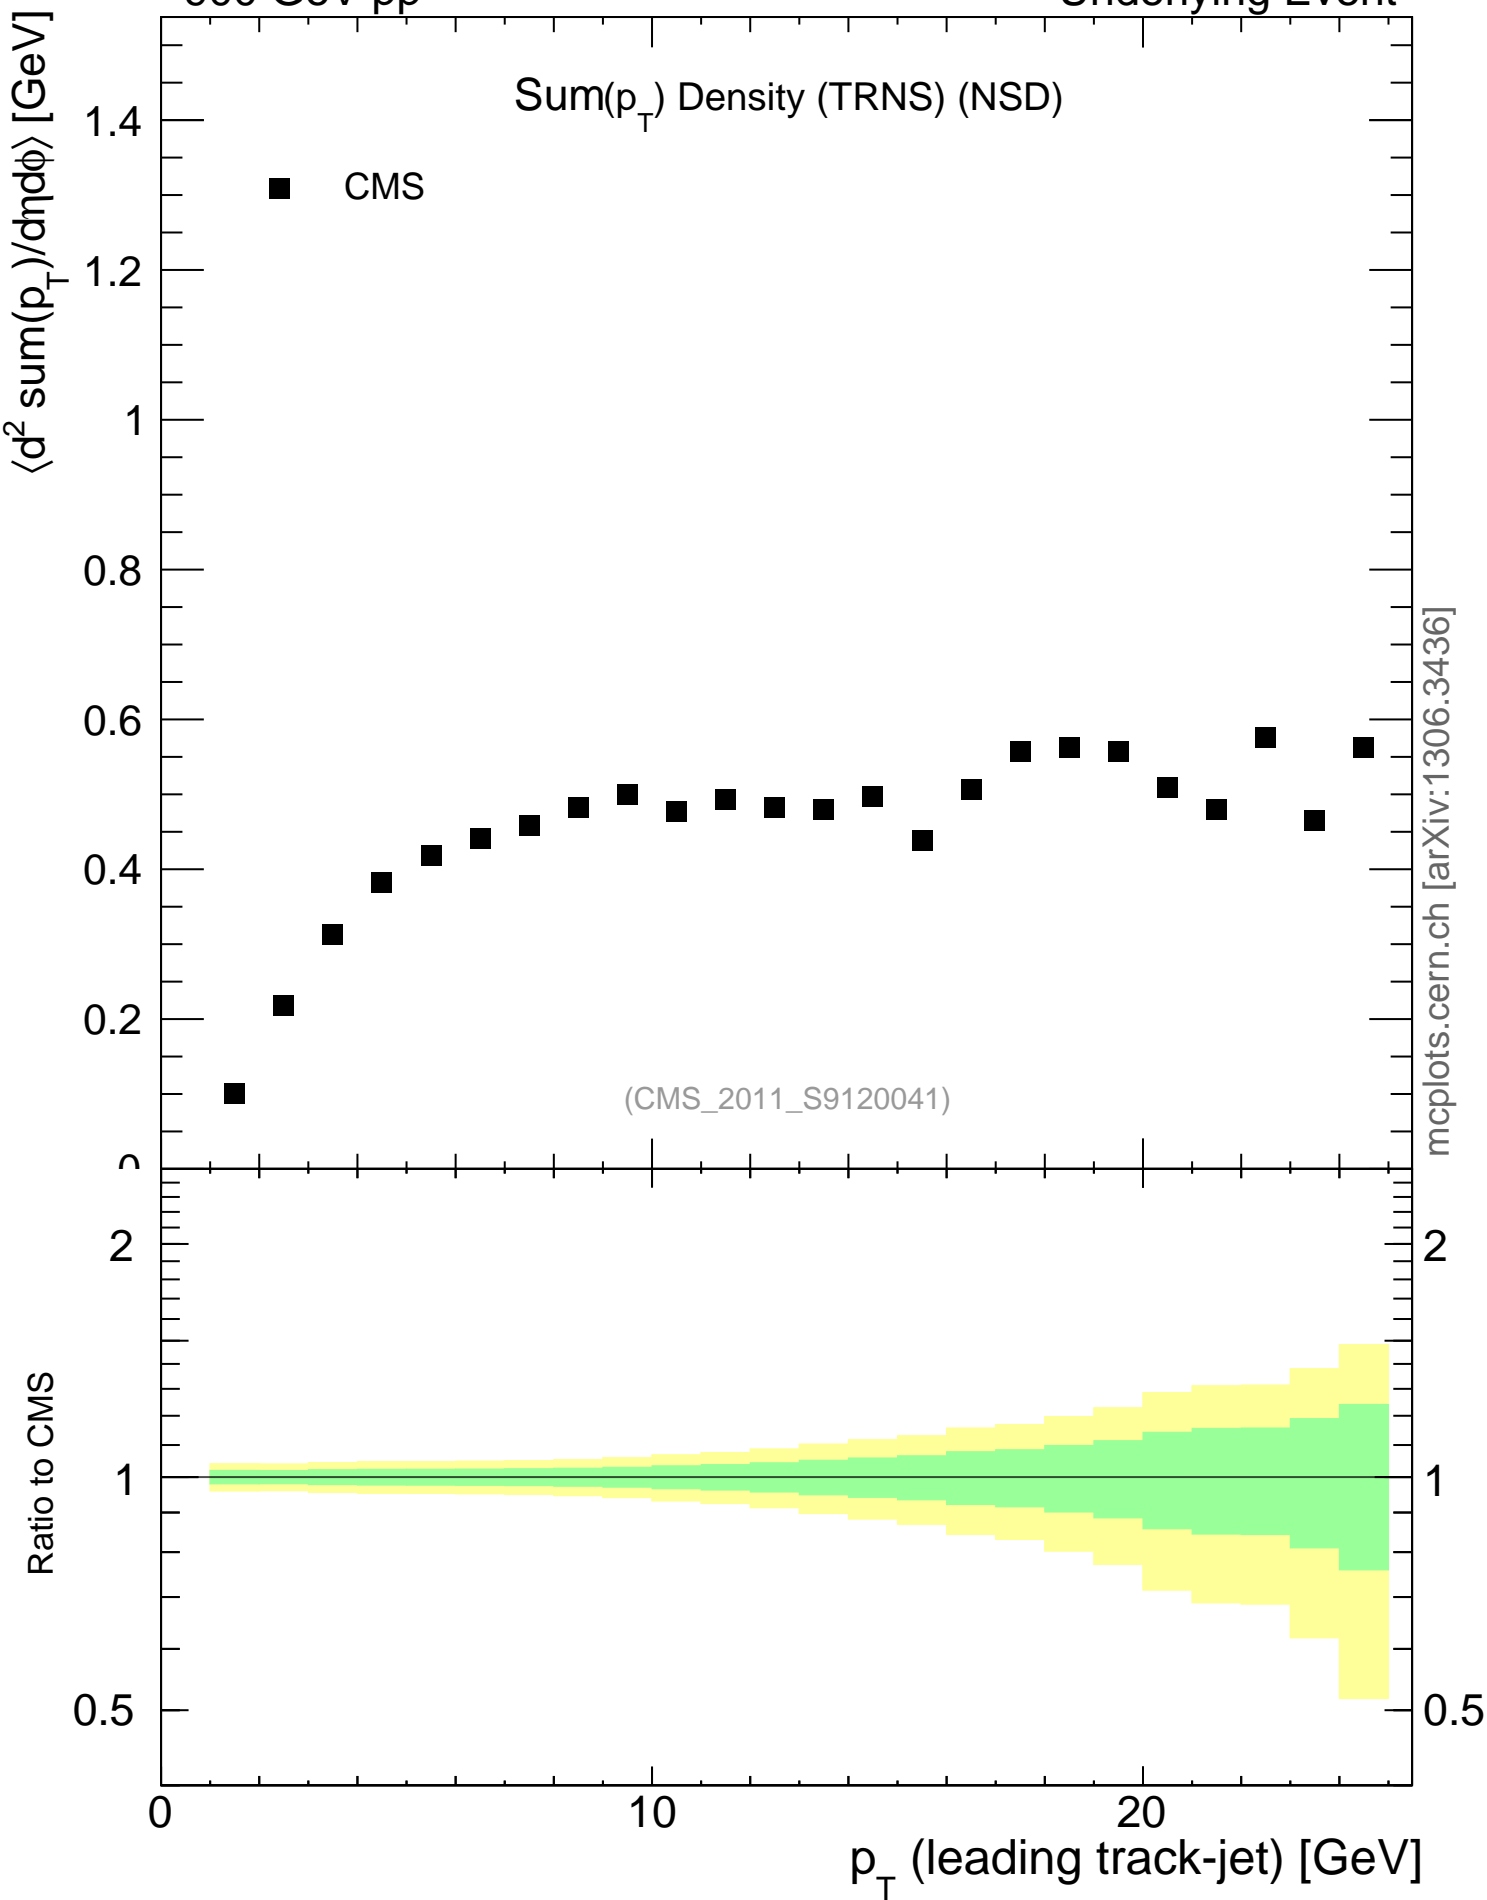

900 GeV pp

Underlying Event

mcplots.cern.ch [arXiv:1306.3436]