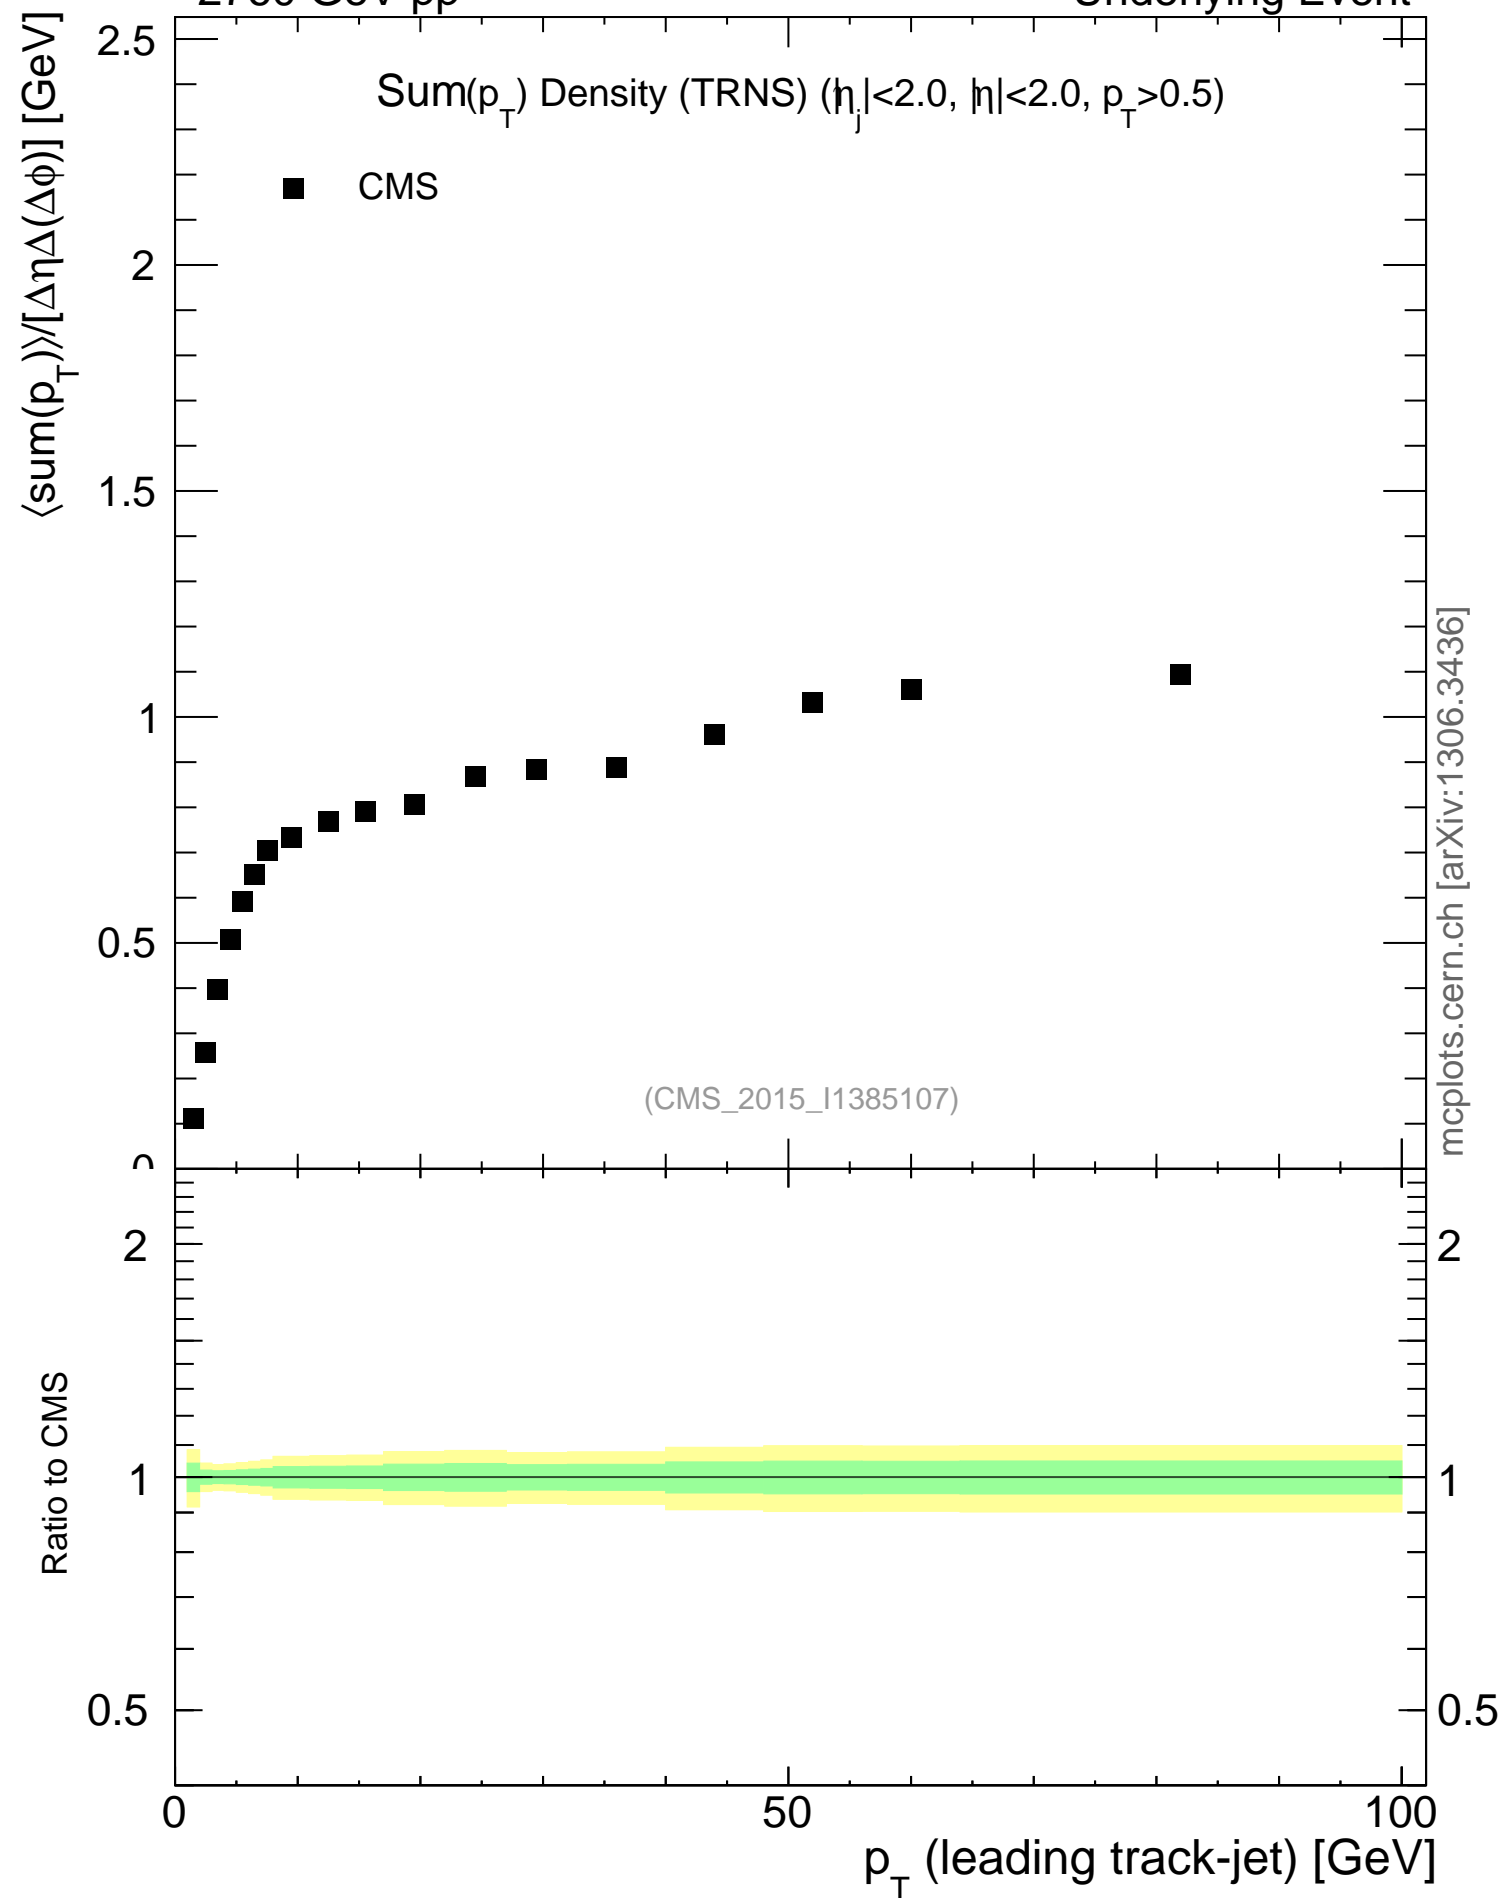

2760 GeV pp

Underlying Event

mcplots.cern.ch [arXiv:1306.3436]