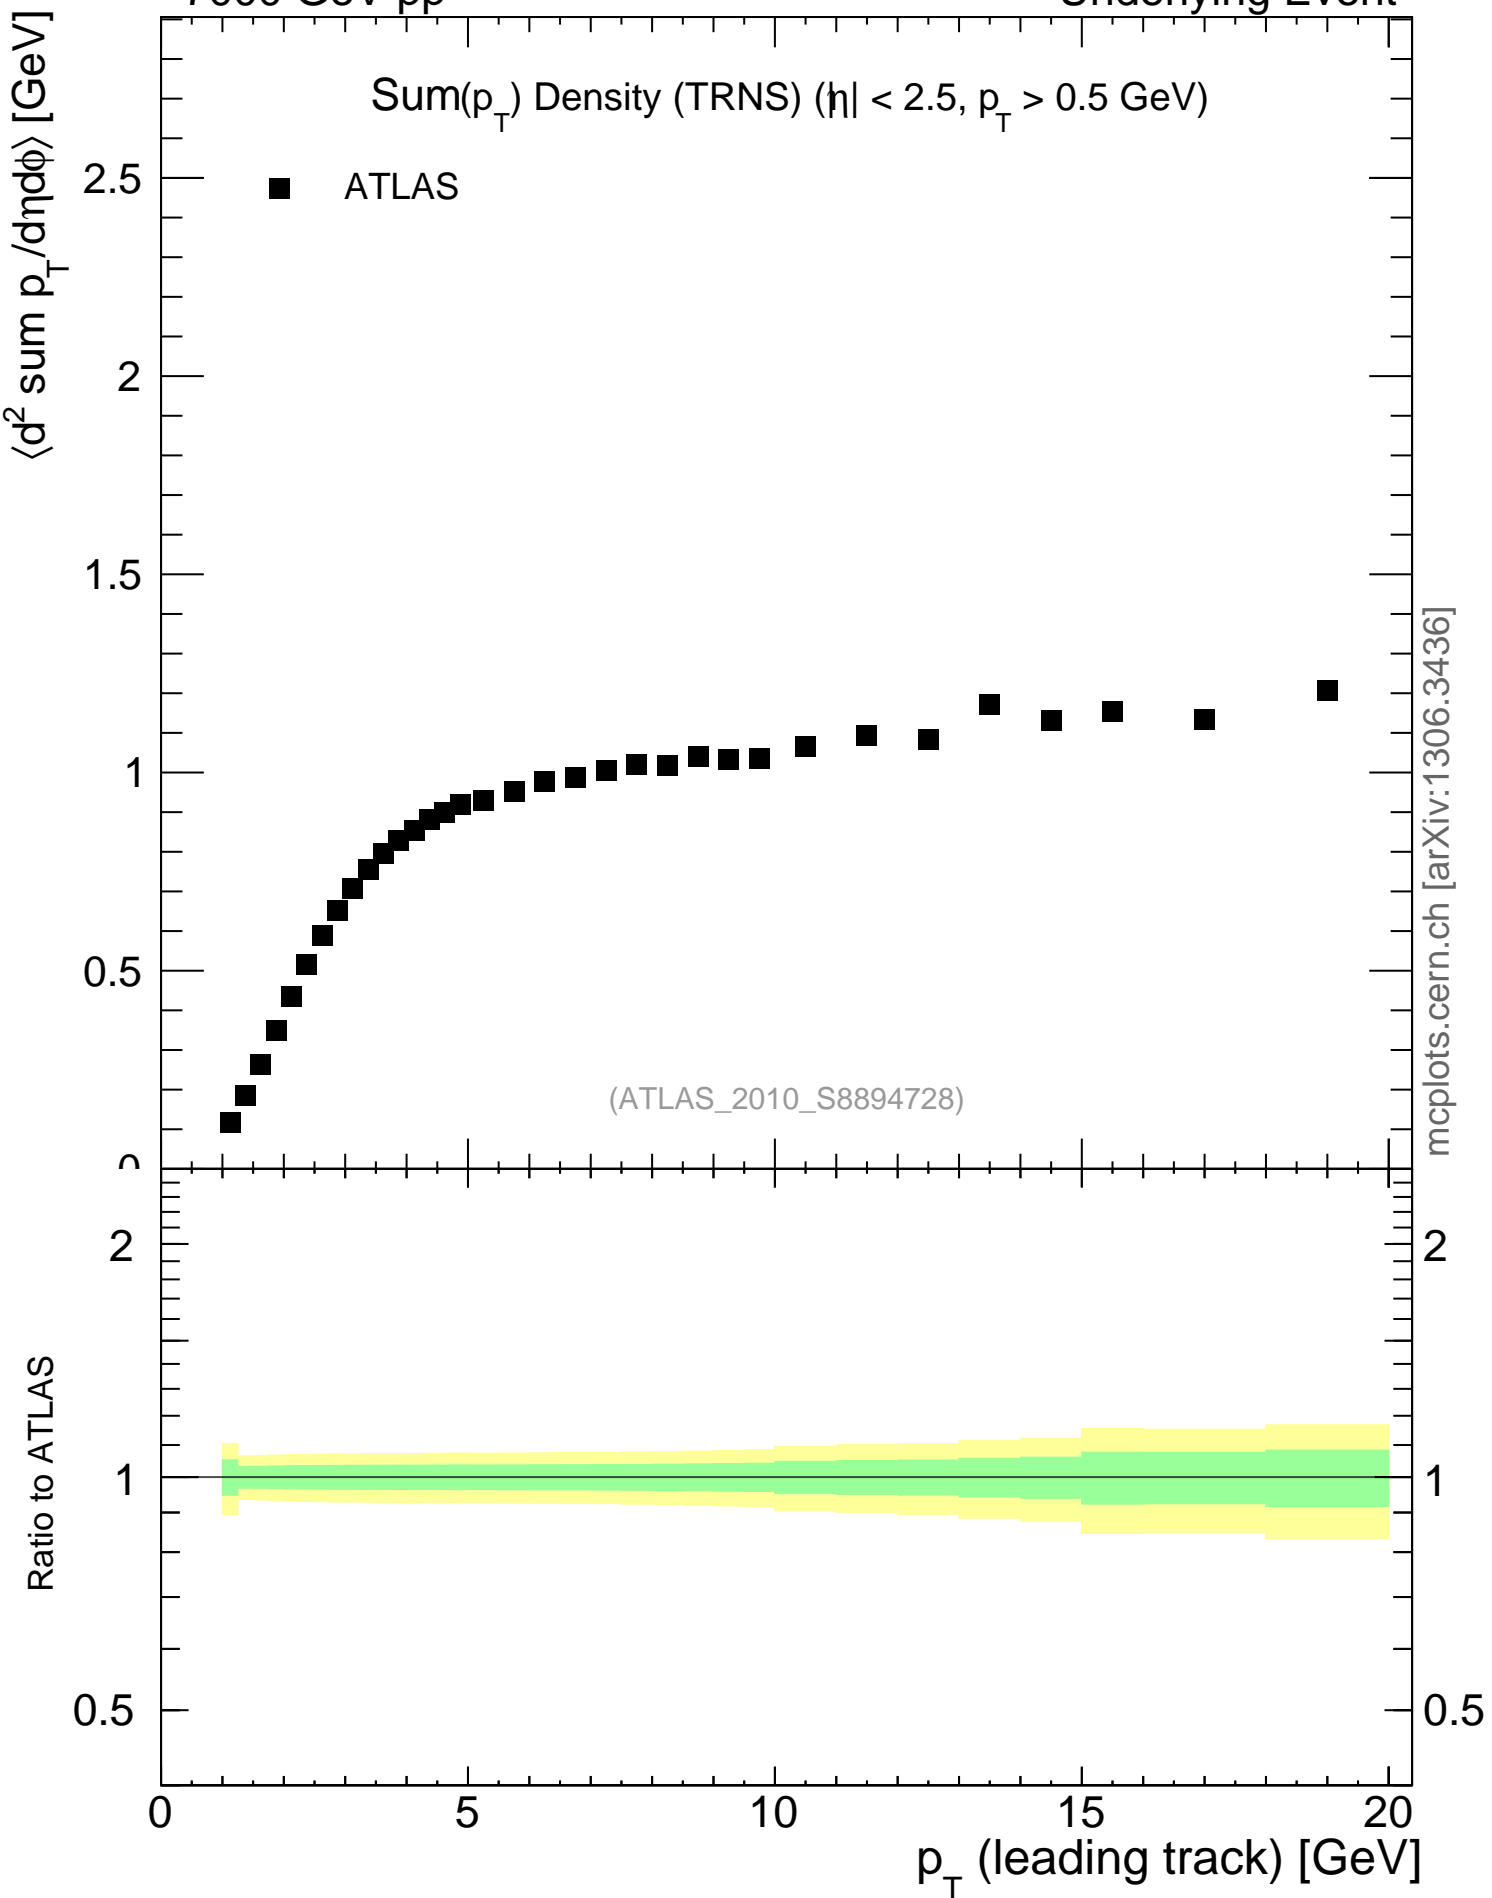

7000 GeV pp

Underlying Event

mcplots.cern.ch [arXiv:1306.3436]