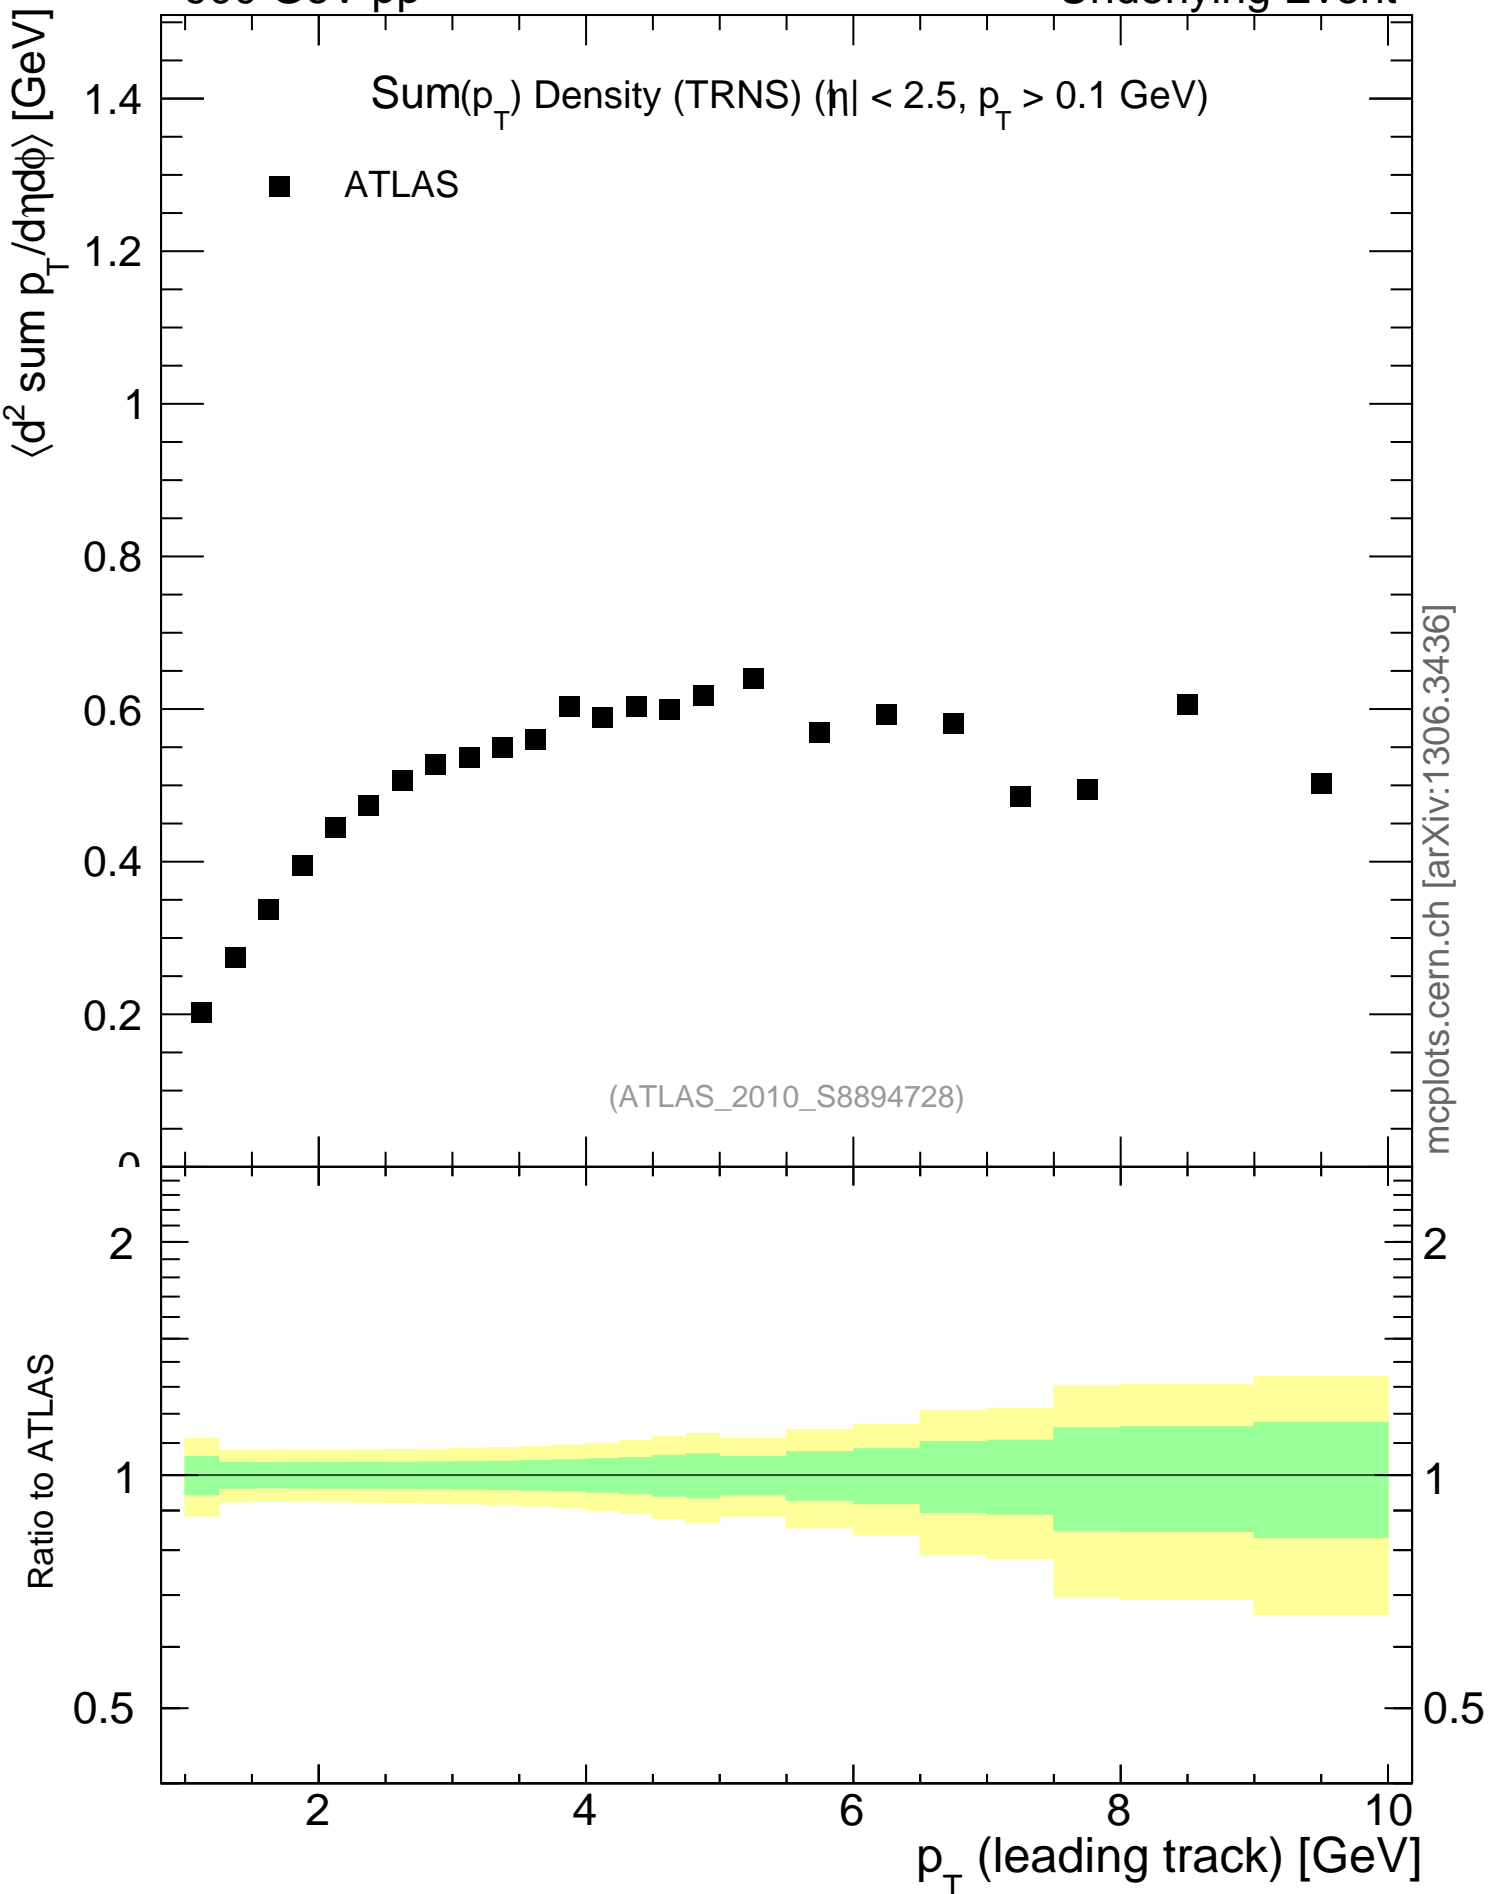

900 GeV pp

Underlying Event

mcplots.cern.ch [arXiv:1306.3436]