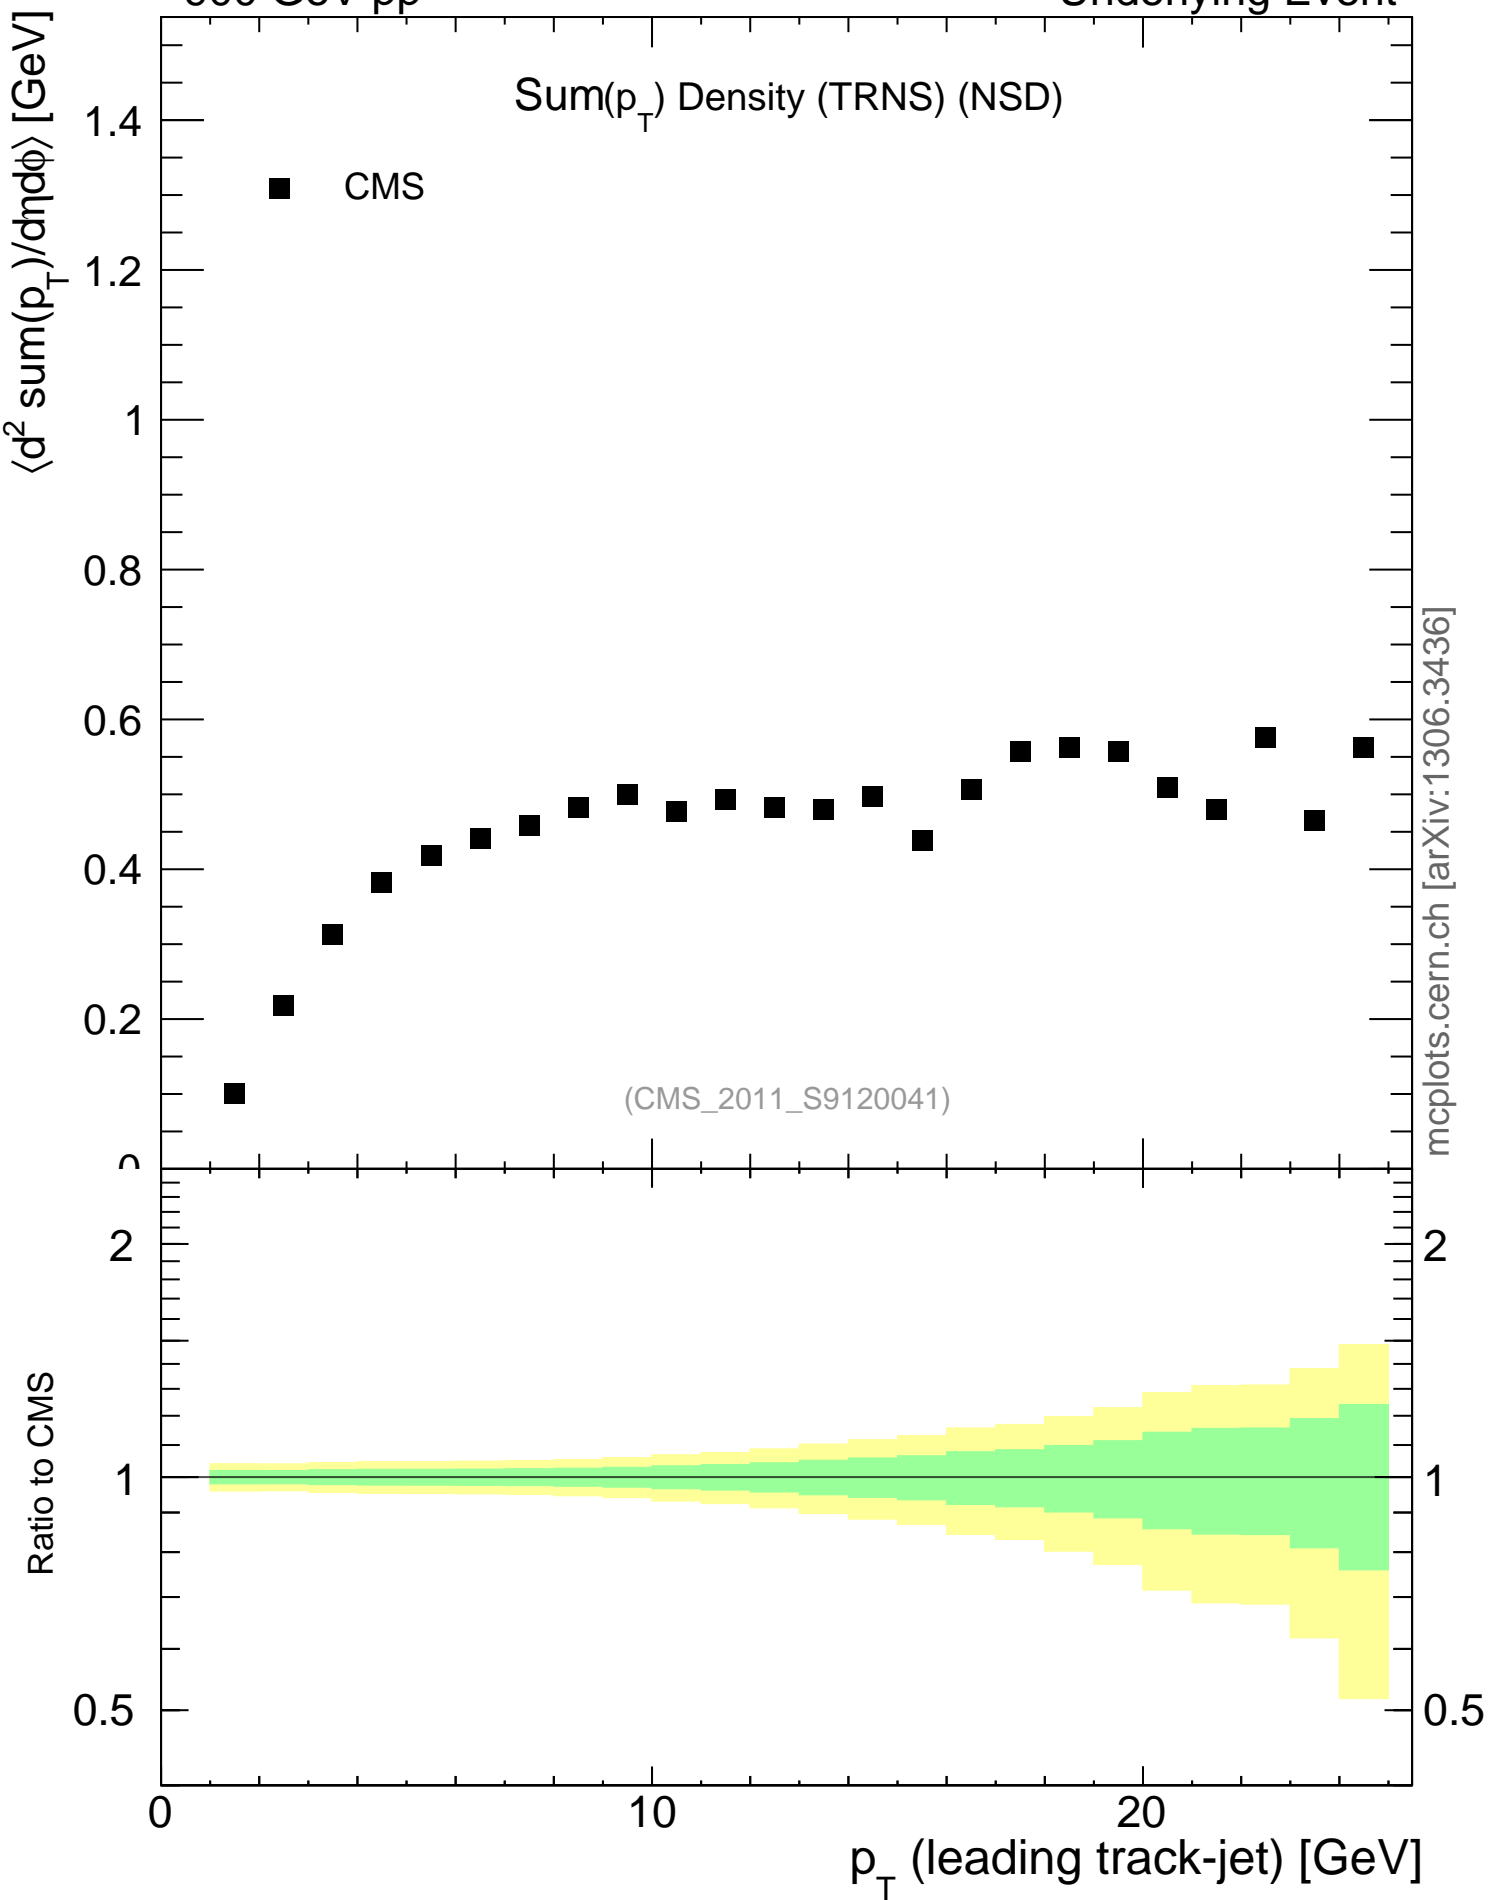

900 GeV pp

Underlying Event

mcplots.cern.ch [arXiv:1306.3436]