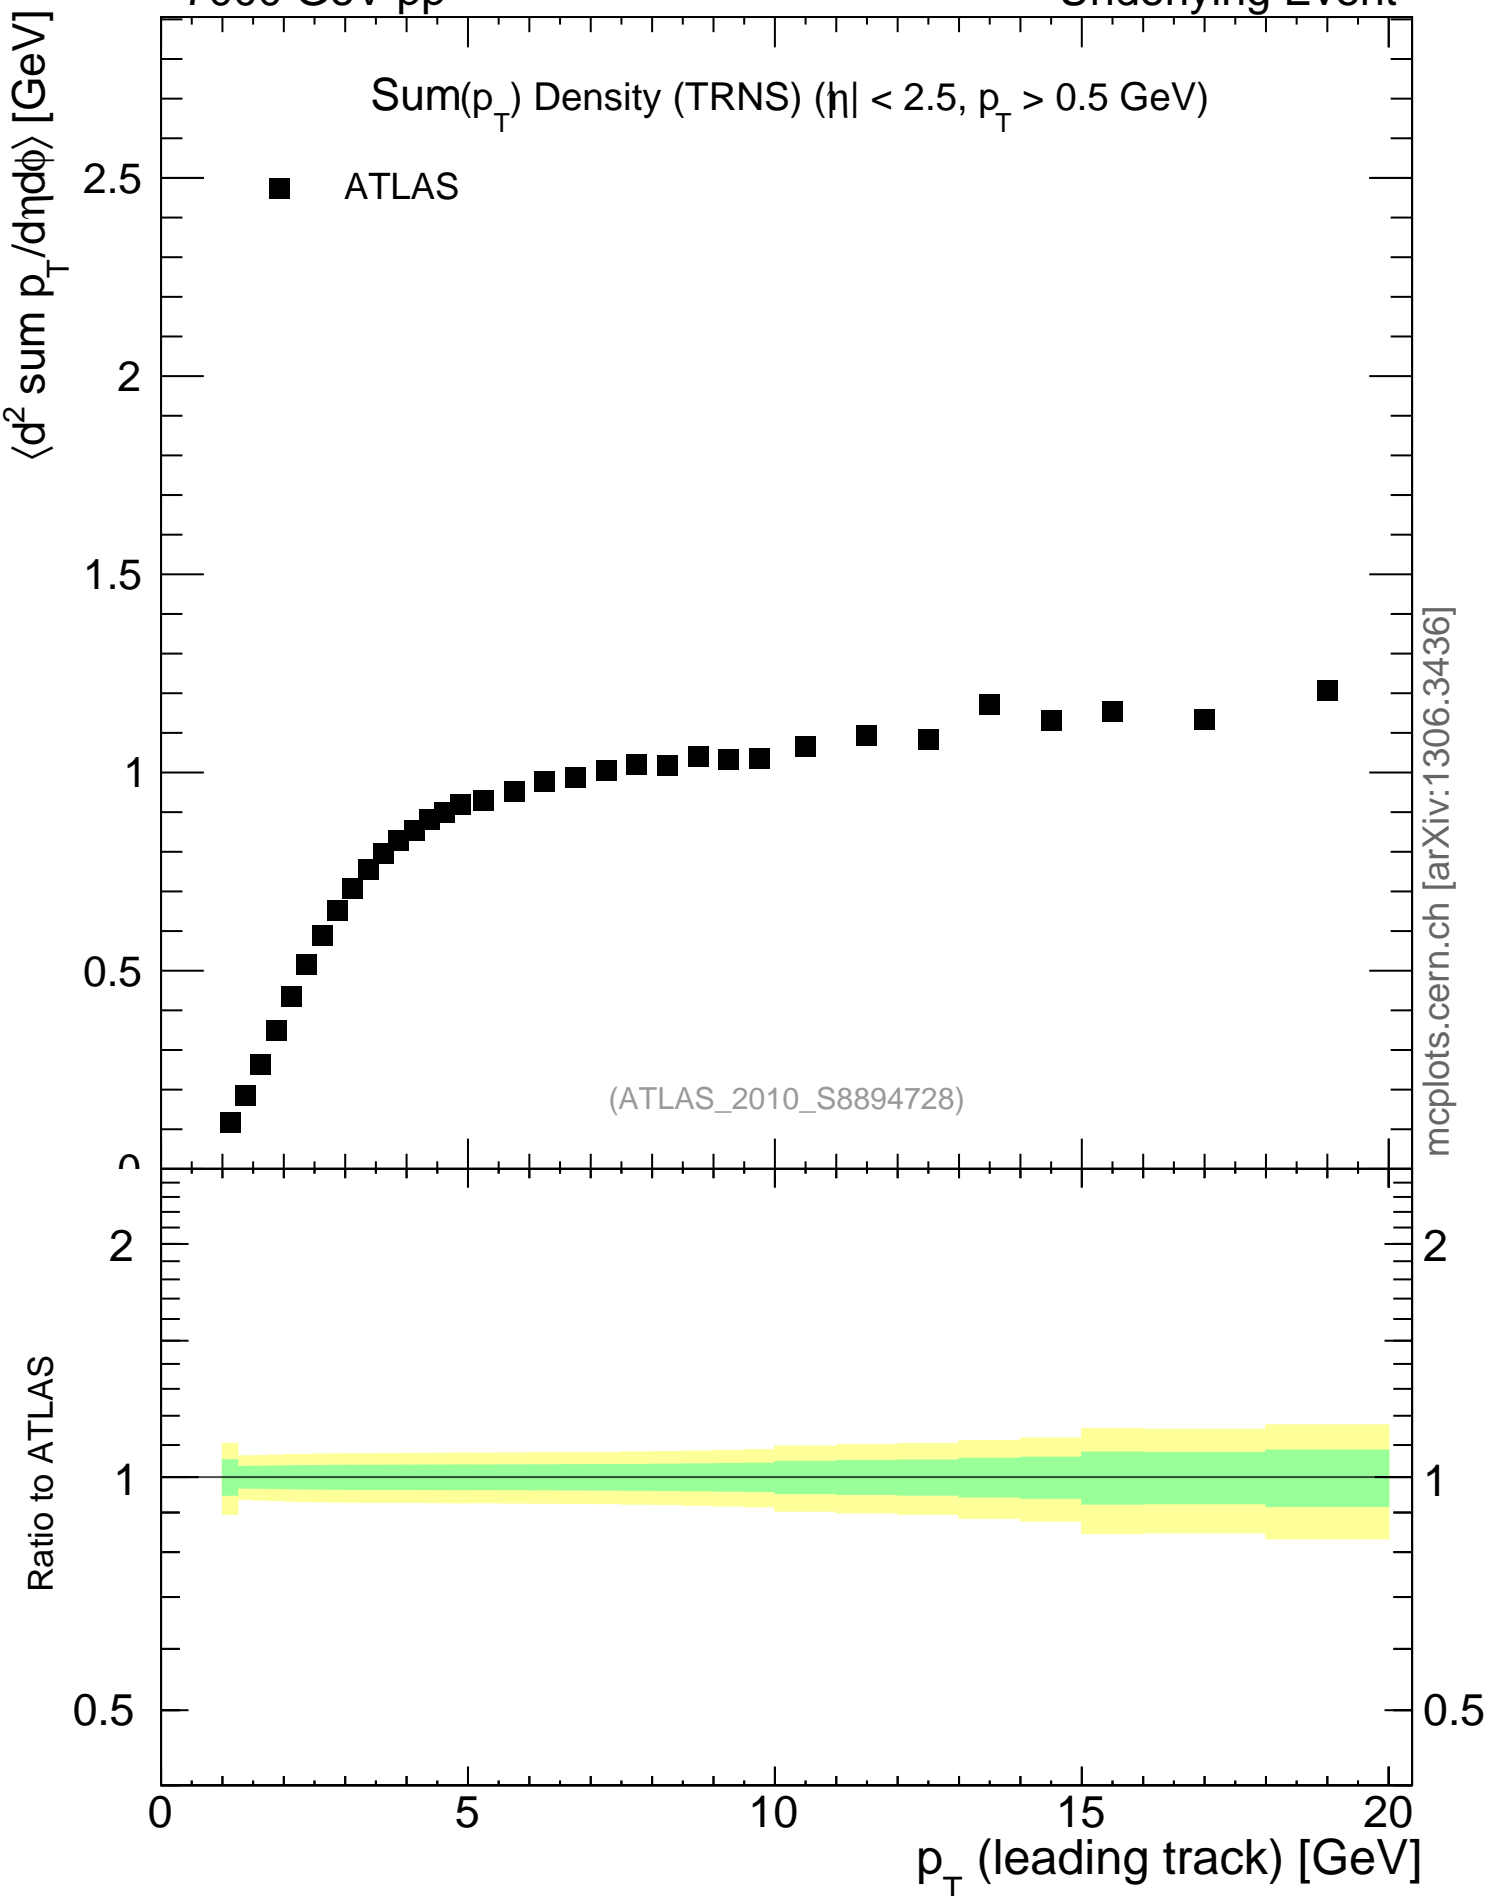

7000 GeV pp

Underlying Event

mcplots.cern.ch [arXiv:1306.3436]