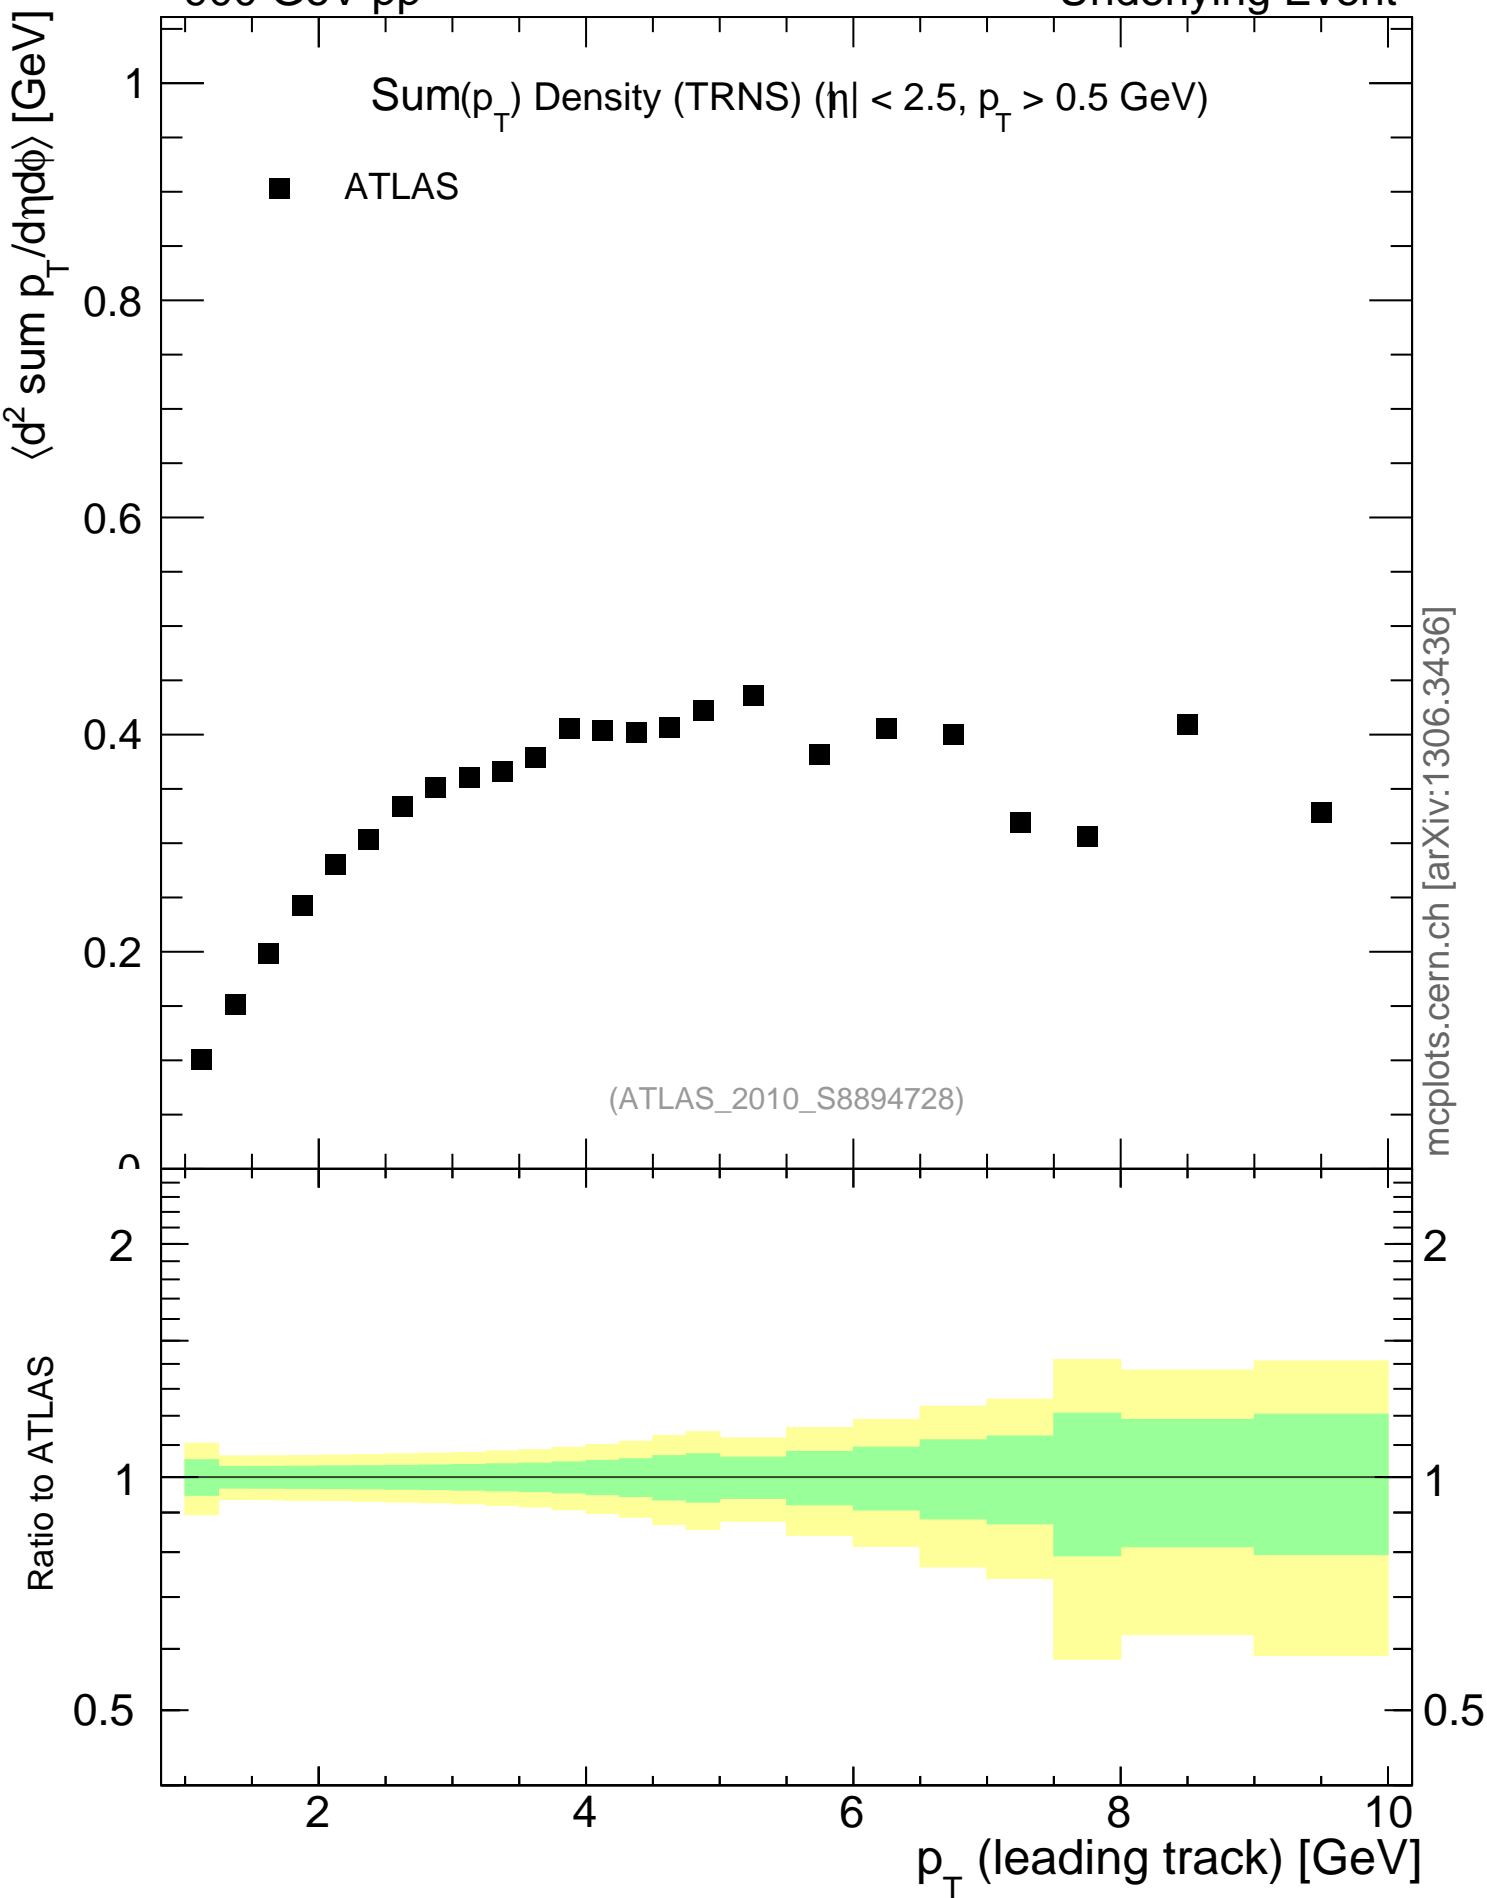

900 GeV pp

Underlying Event

mcplots.cern.ch [arXiv:1306.3436]