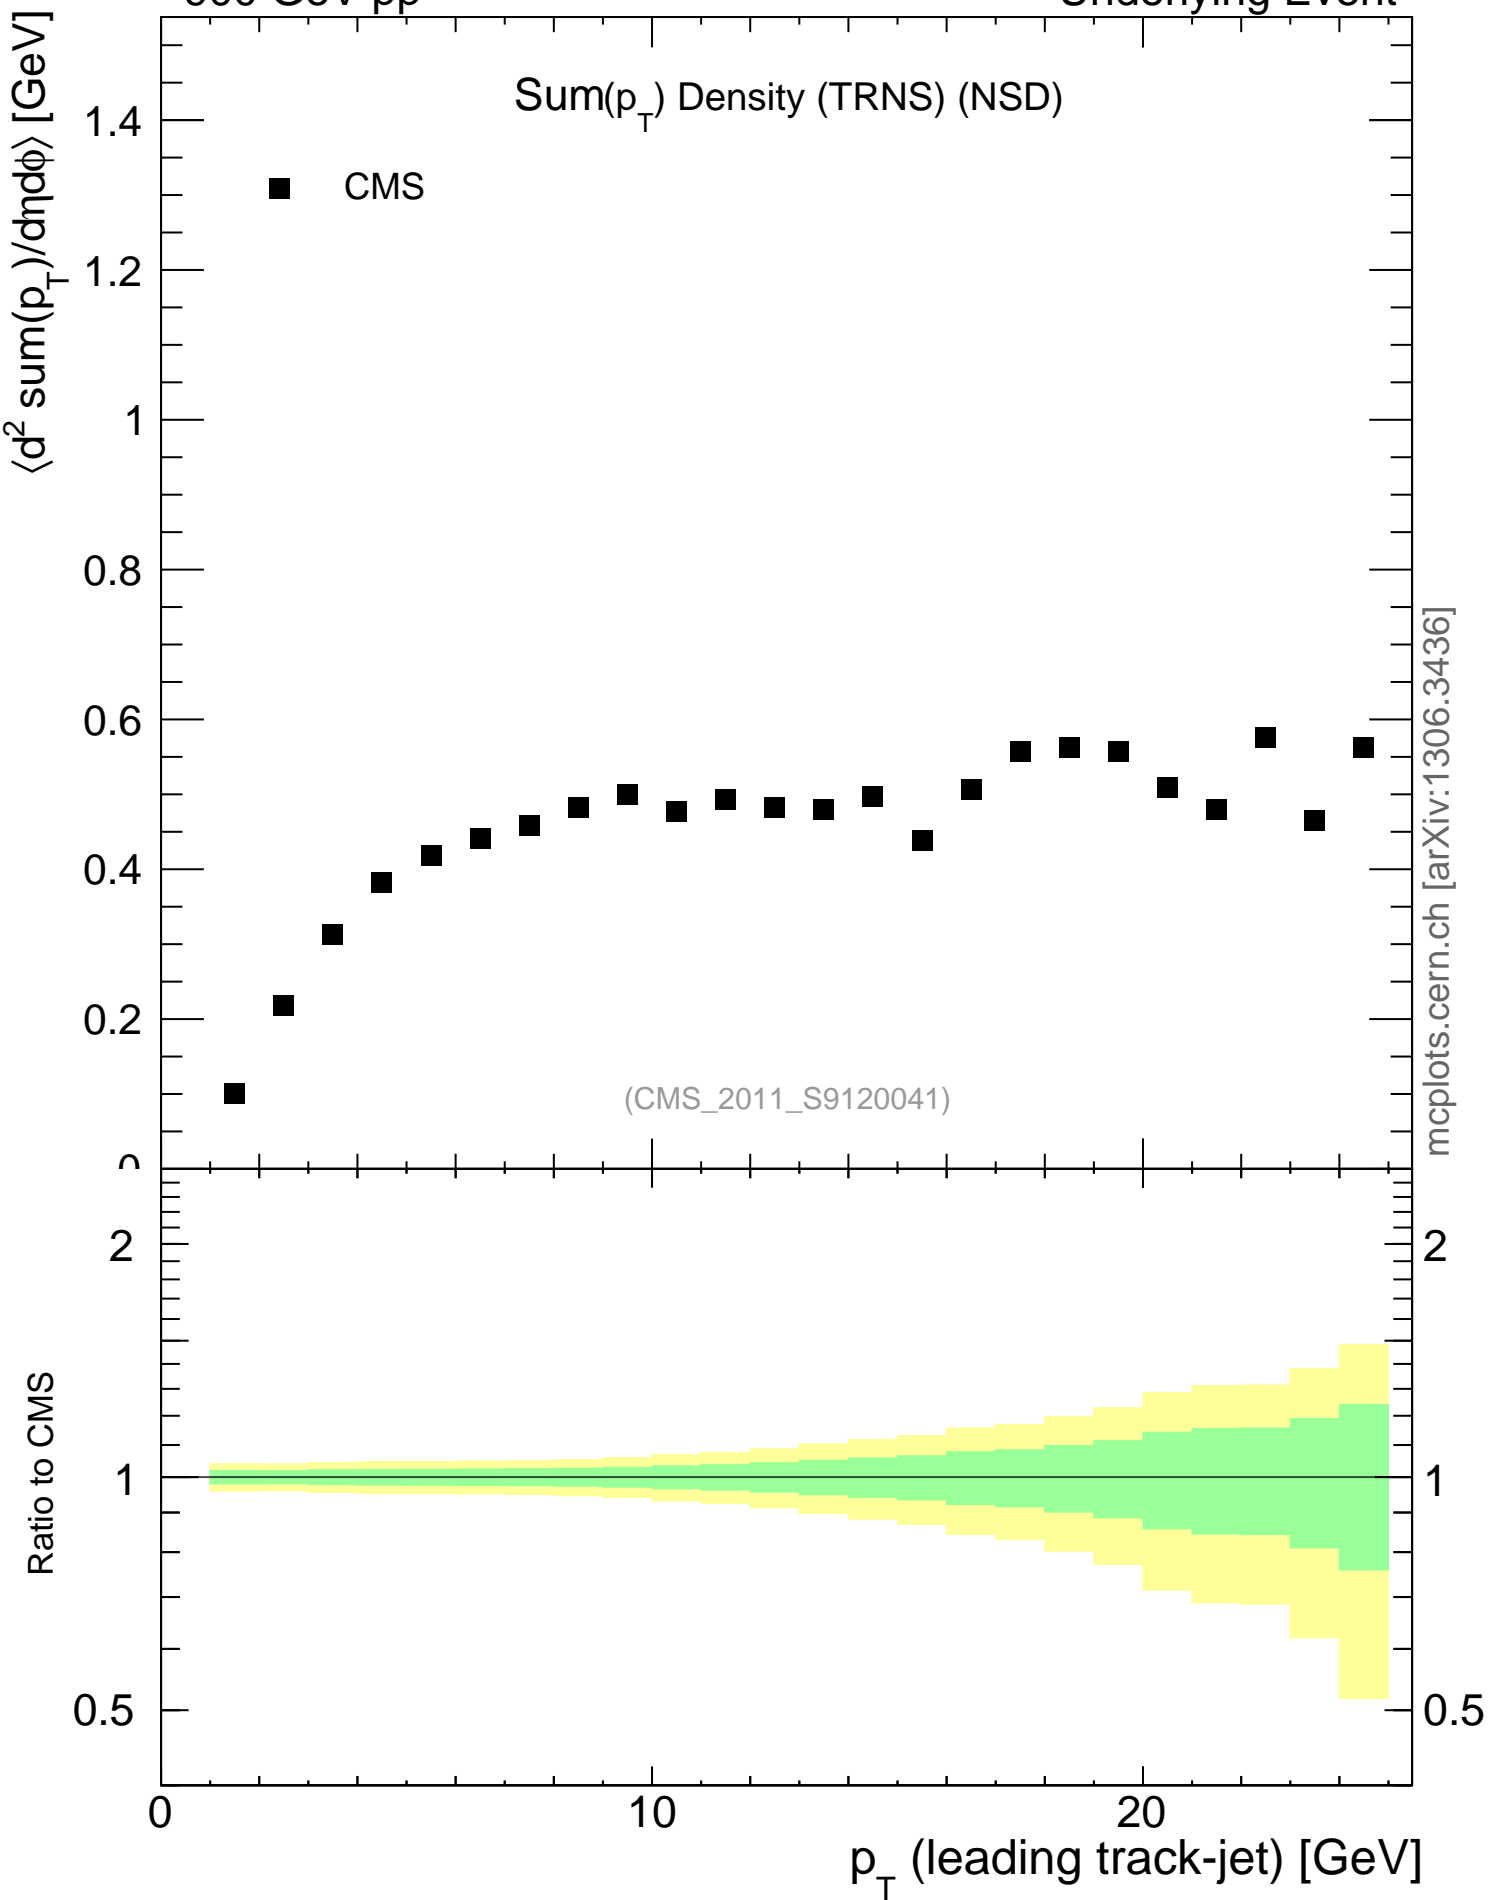

900 GeV pp

Underlying Event

mcplots.cern.ch [arXiv:1306.3436]