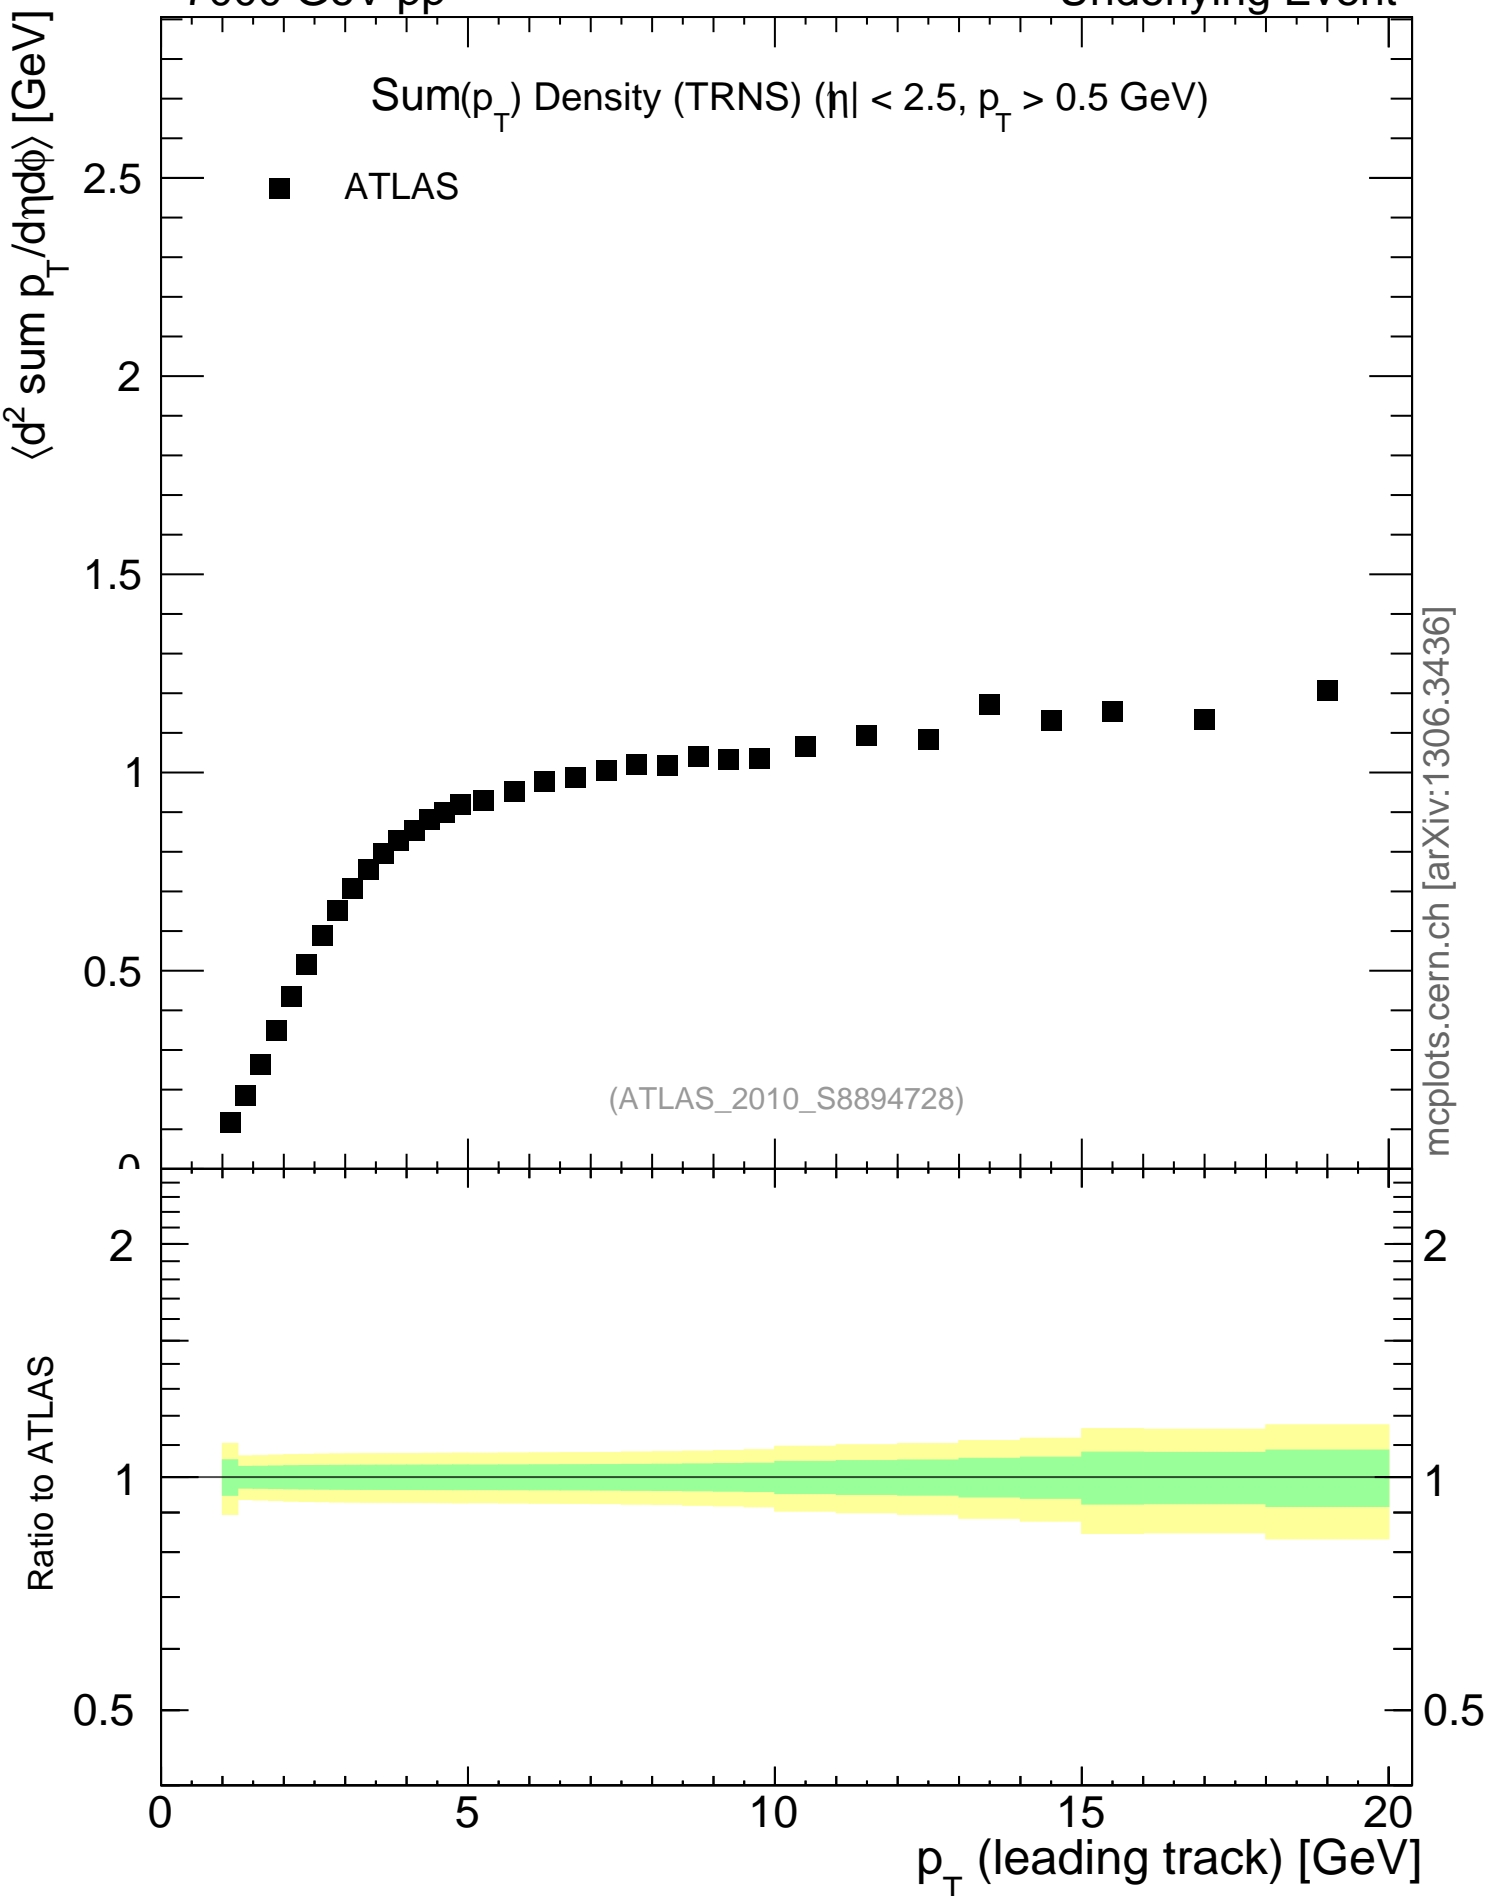

7000 GeV pp

Underlying Event

mcplots.cern.ch [arXiv:1306.3436]