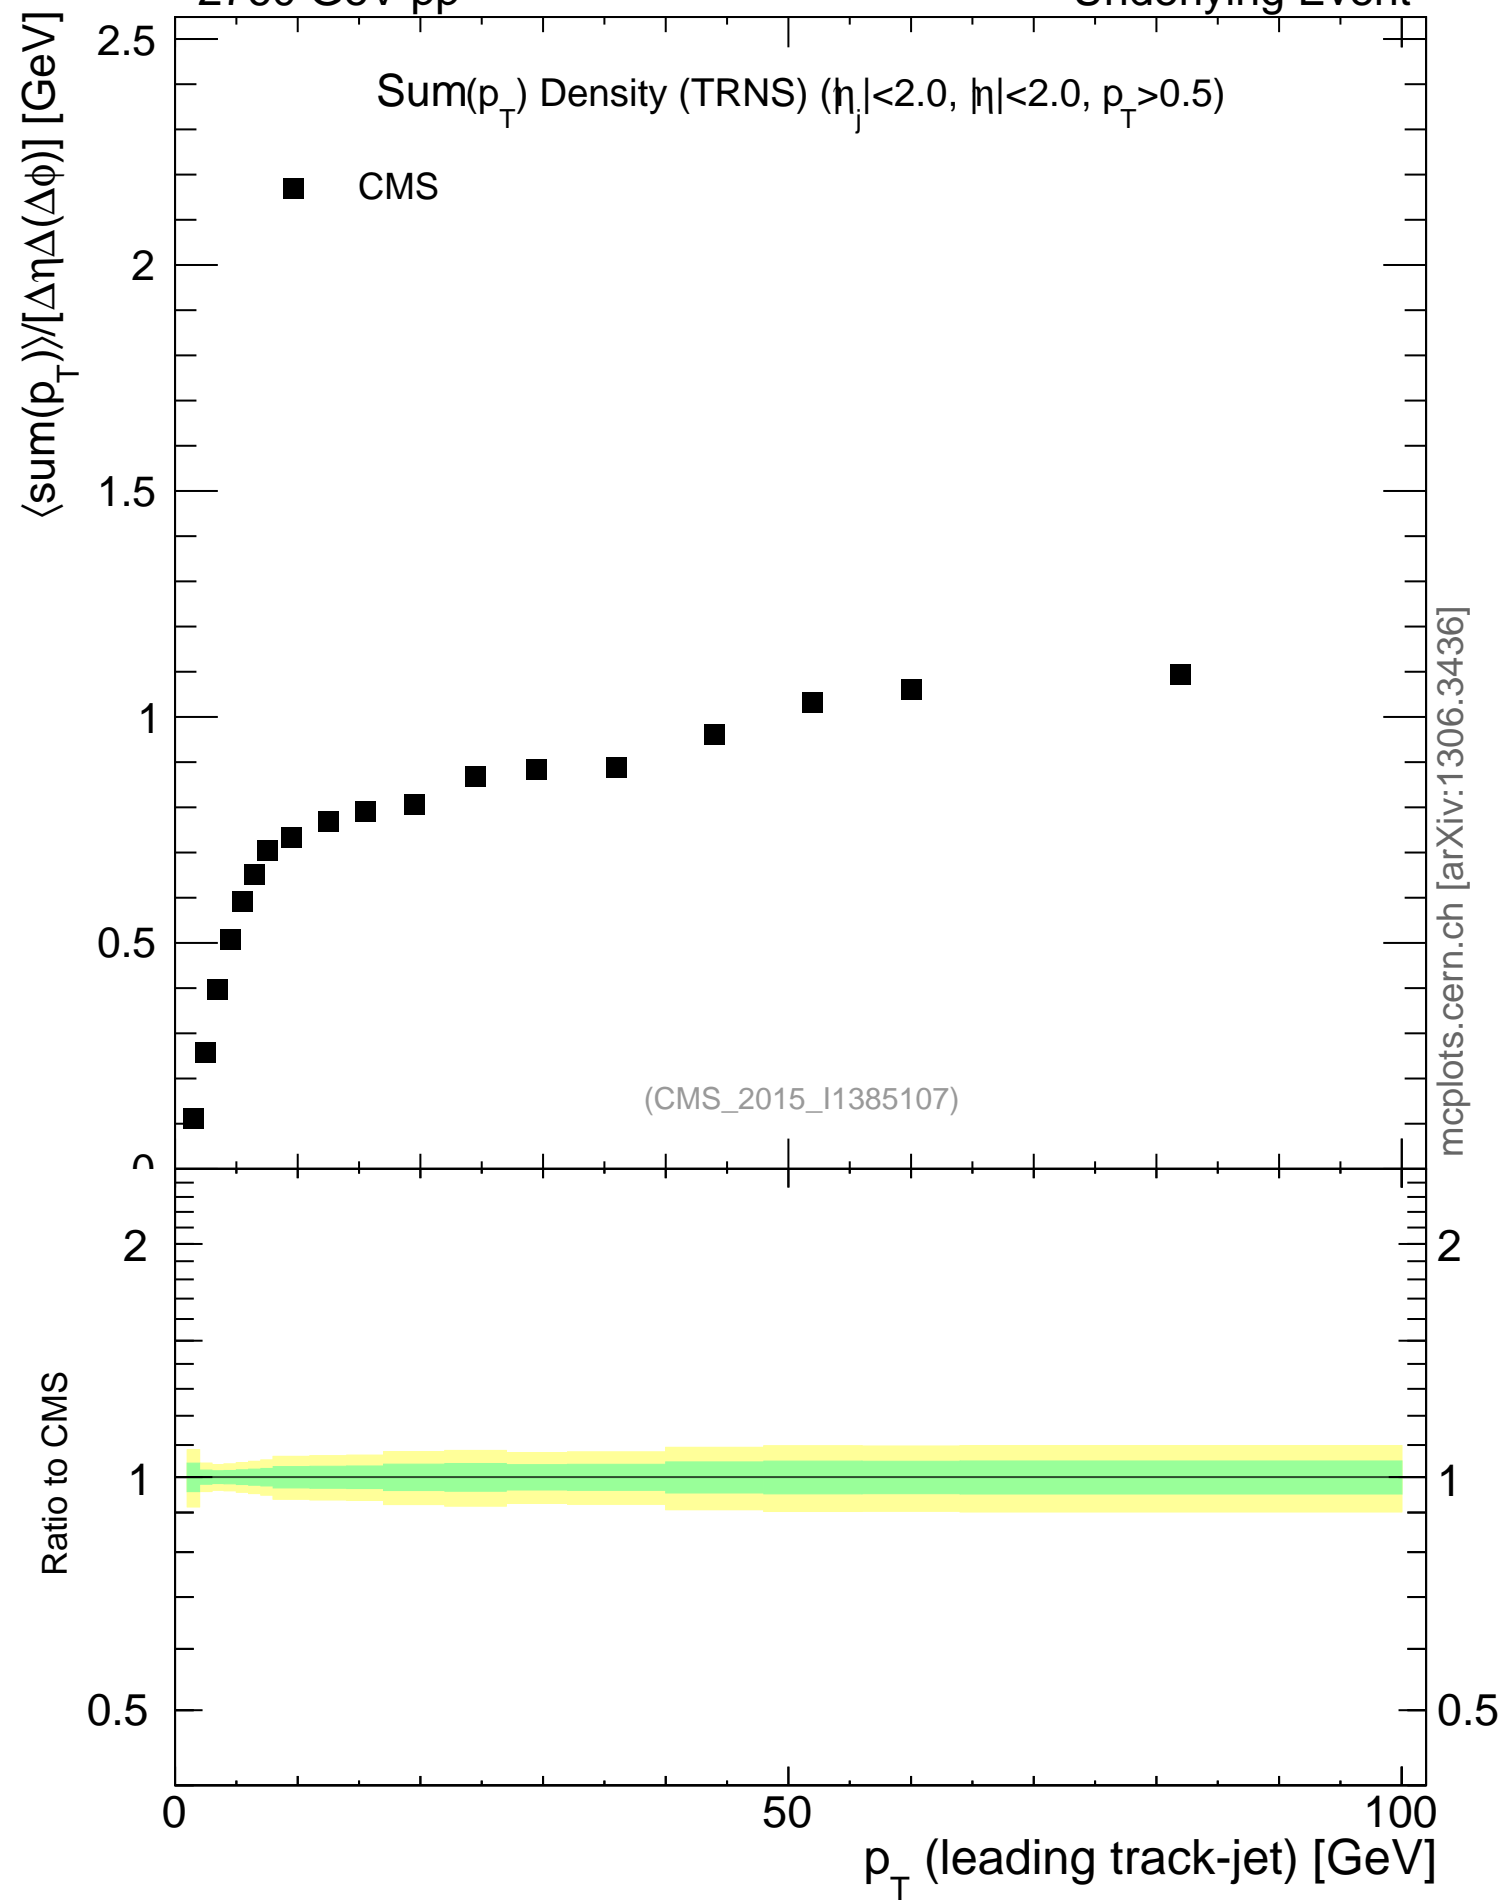

2760 GeV pp

Underlying Event

mcplots.cern.ch [arXiv:1306.3436]