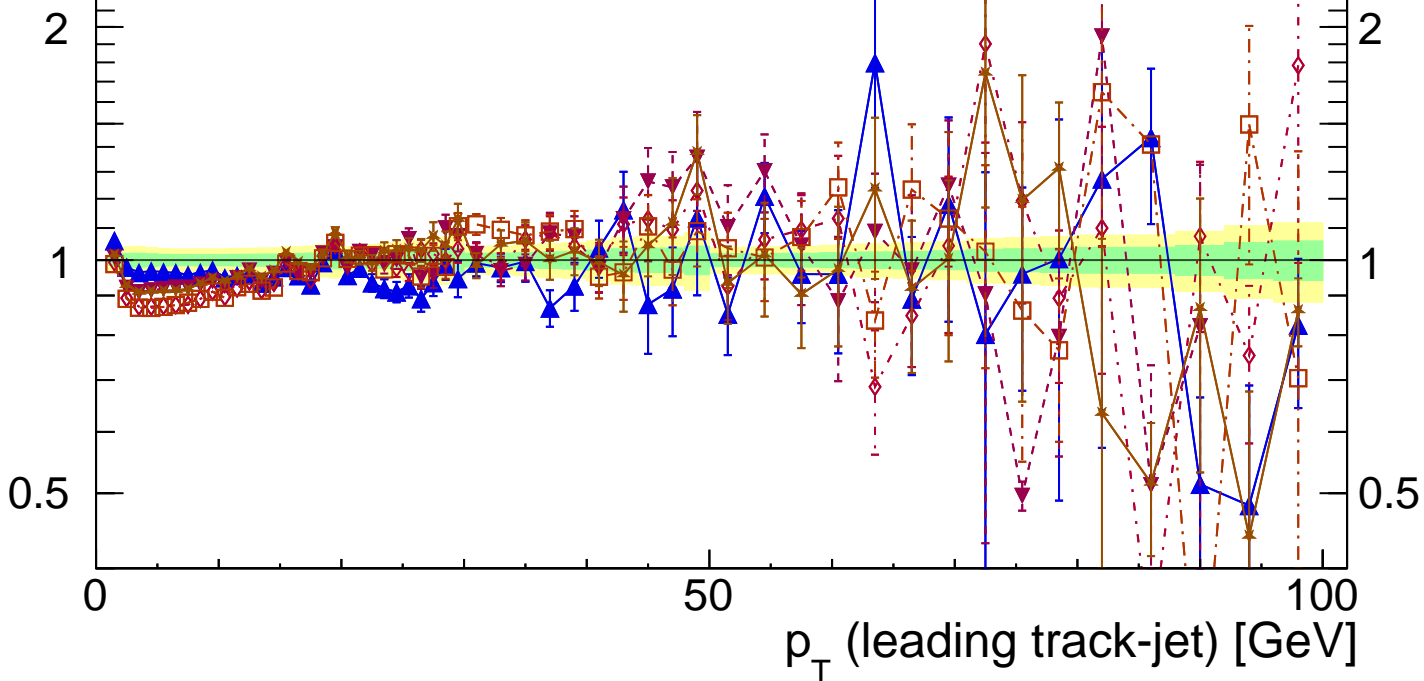

7000 GeV pp

Underlying Event

Sum(p_T) Density (TRNS) (NSD)

- CMS
- ▲ Pythia 8.301 default
- ▼ Pythia 8.301 tune-AU2
- ◇ Pythia 8.301 tune-AU2lox
- Pythia 8.301 tune-AU2loxx
- ★ Pythia 8.301 tune-AU2m

CMS_2011_S9120041

Rivet 3.1.0, $\geq 7.1M$ events

mcplots.cern.ch [arXiv:1306.3436]

Ratio to CMS

 p_T (leading track-jet) [GeV]