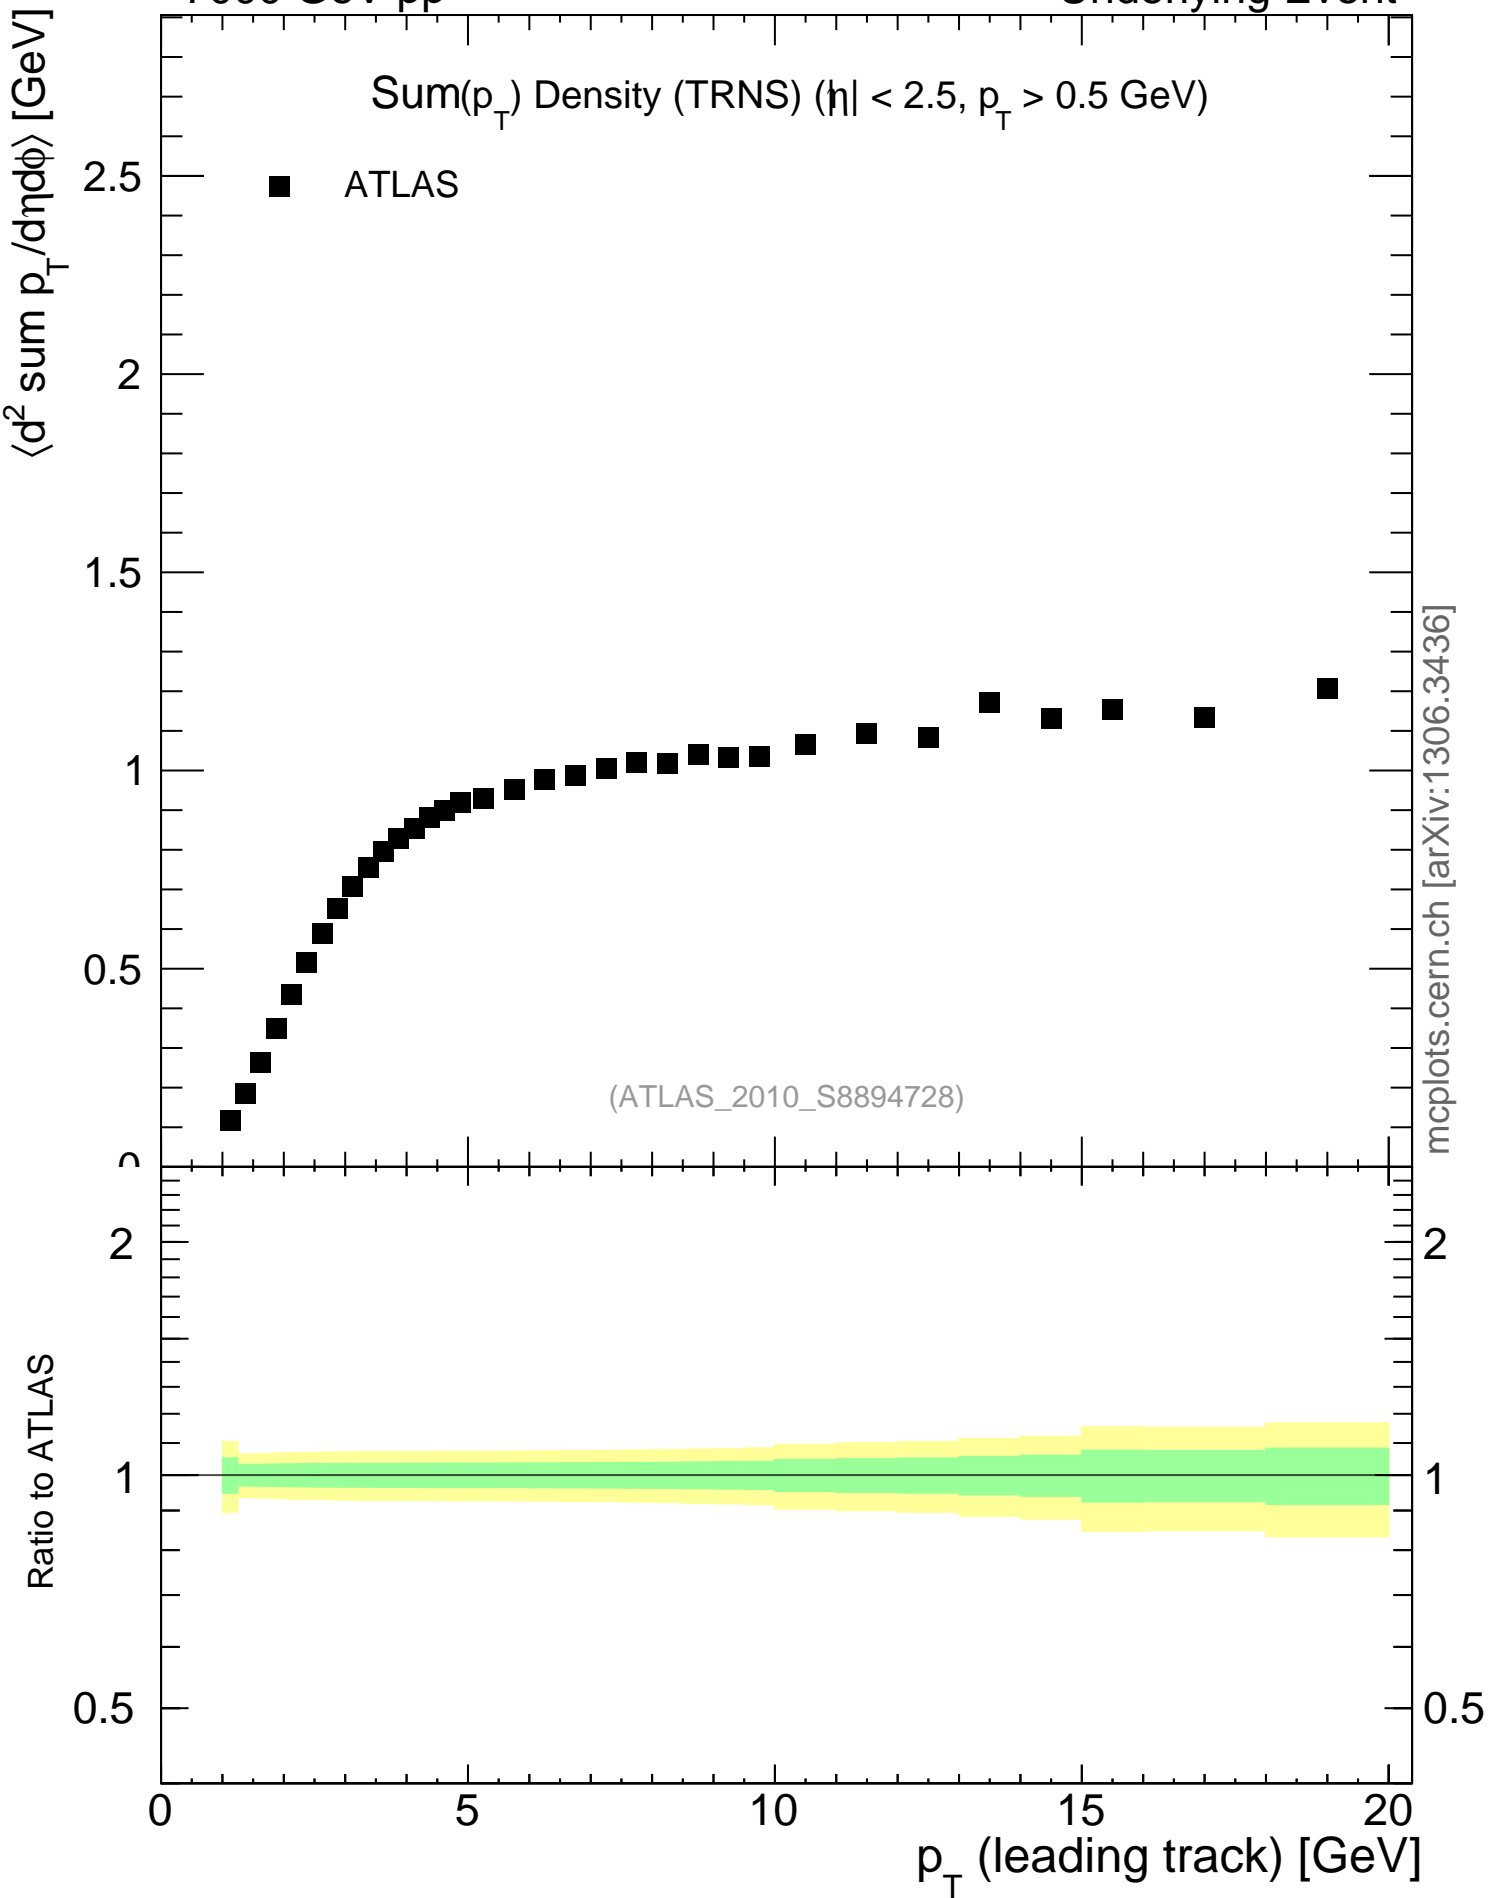

7000 GeV pp

Underlying Event

mcplots.cern.ch [arXiv:1306.3436]