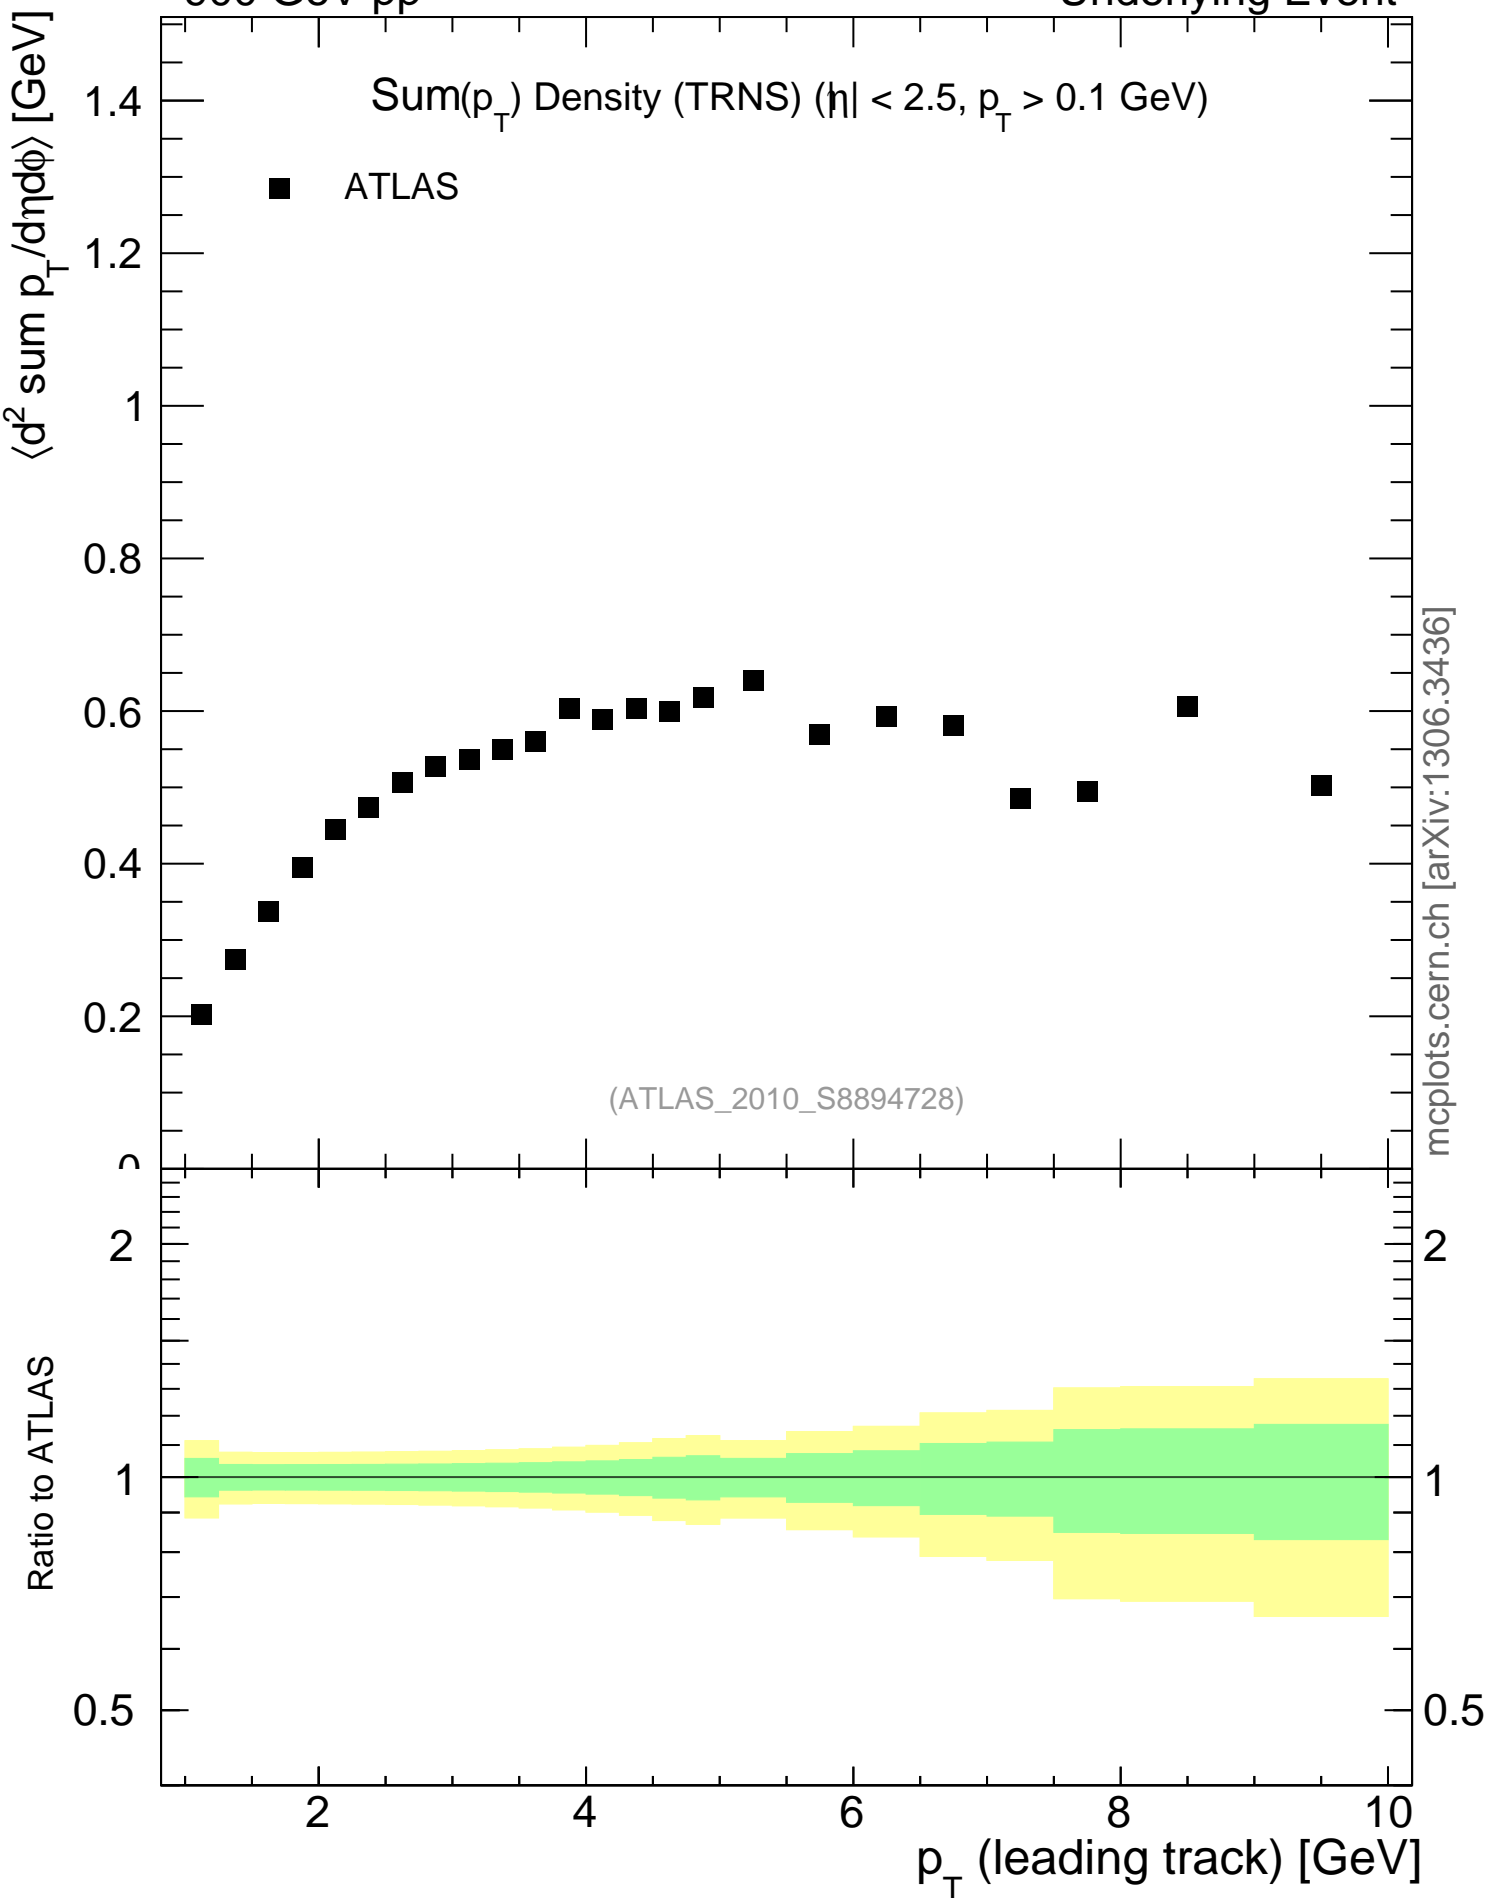

900 GeV pp

Underlying Event

mcplots.cern.ch [arXiv:1306.3436]