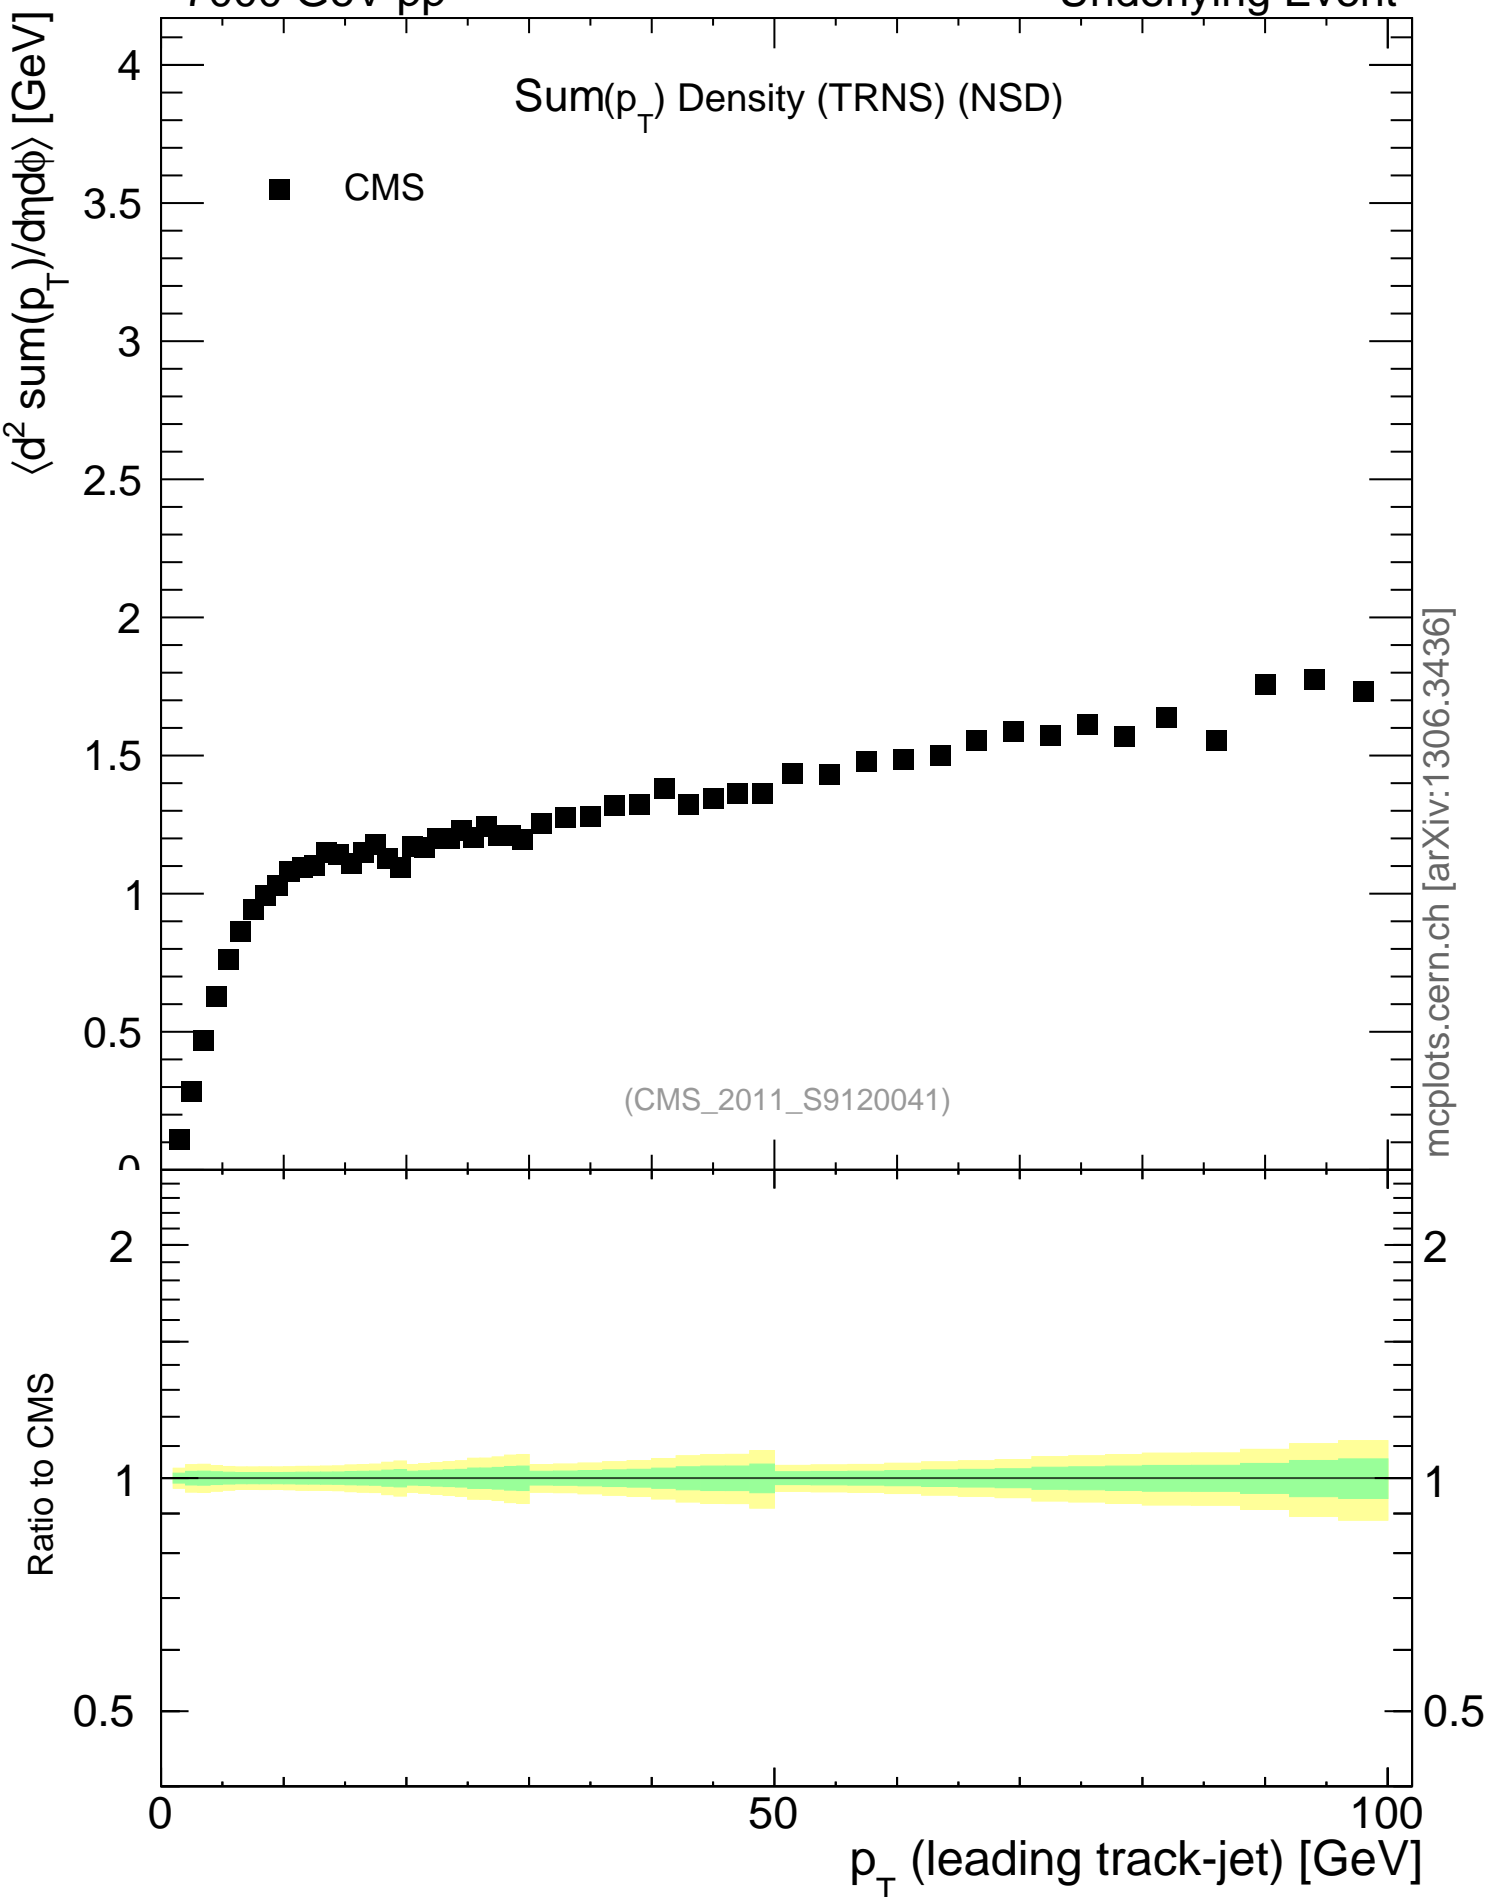

7000 GeV pp

Underlying Event

mcplots.cern.ch [arXiv:1306.3436]