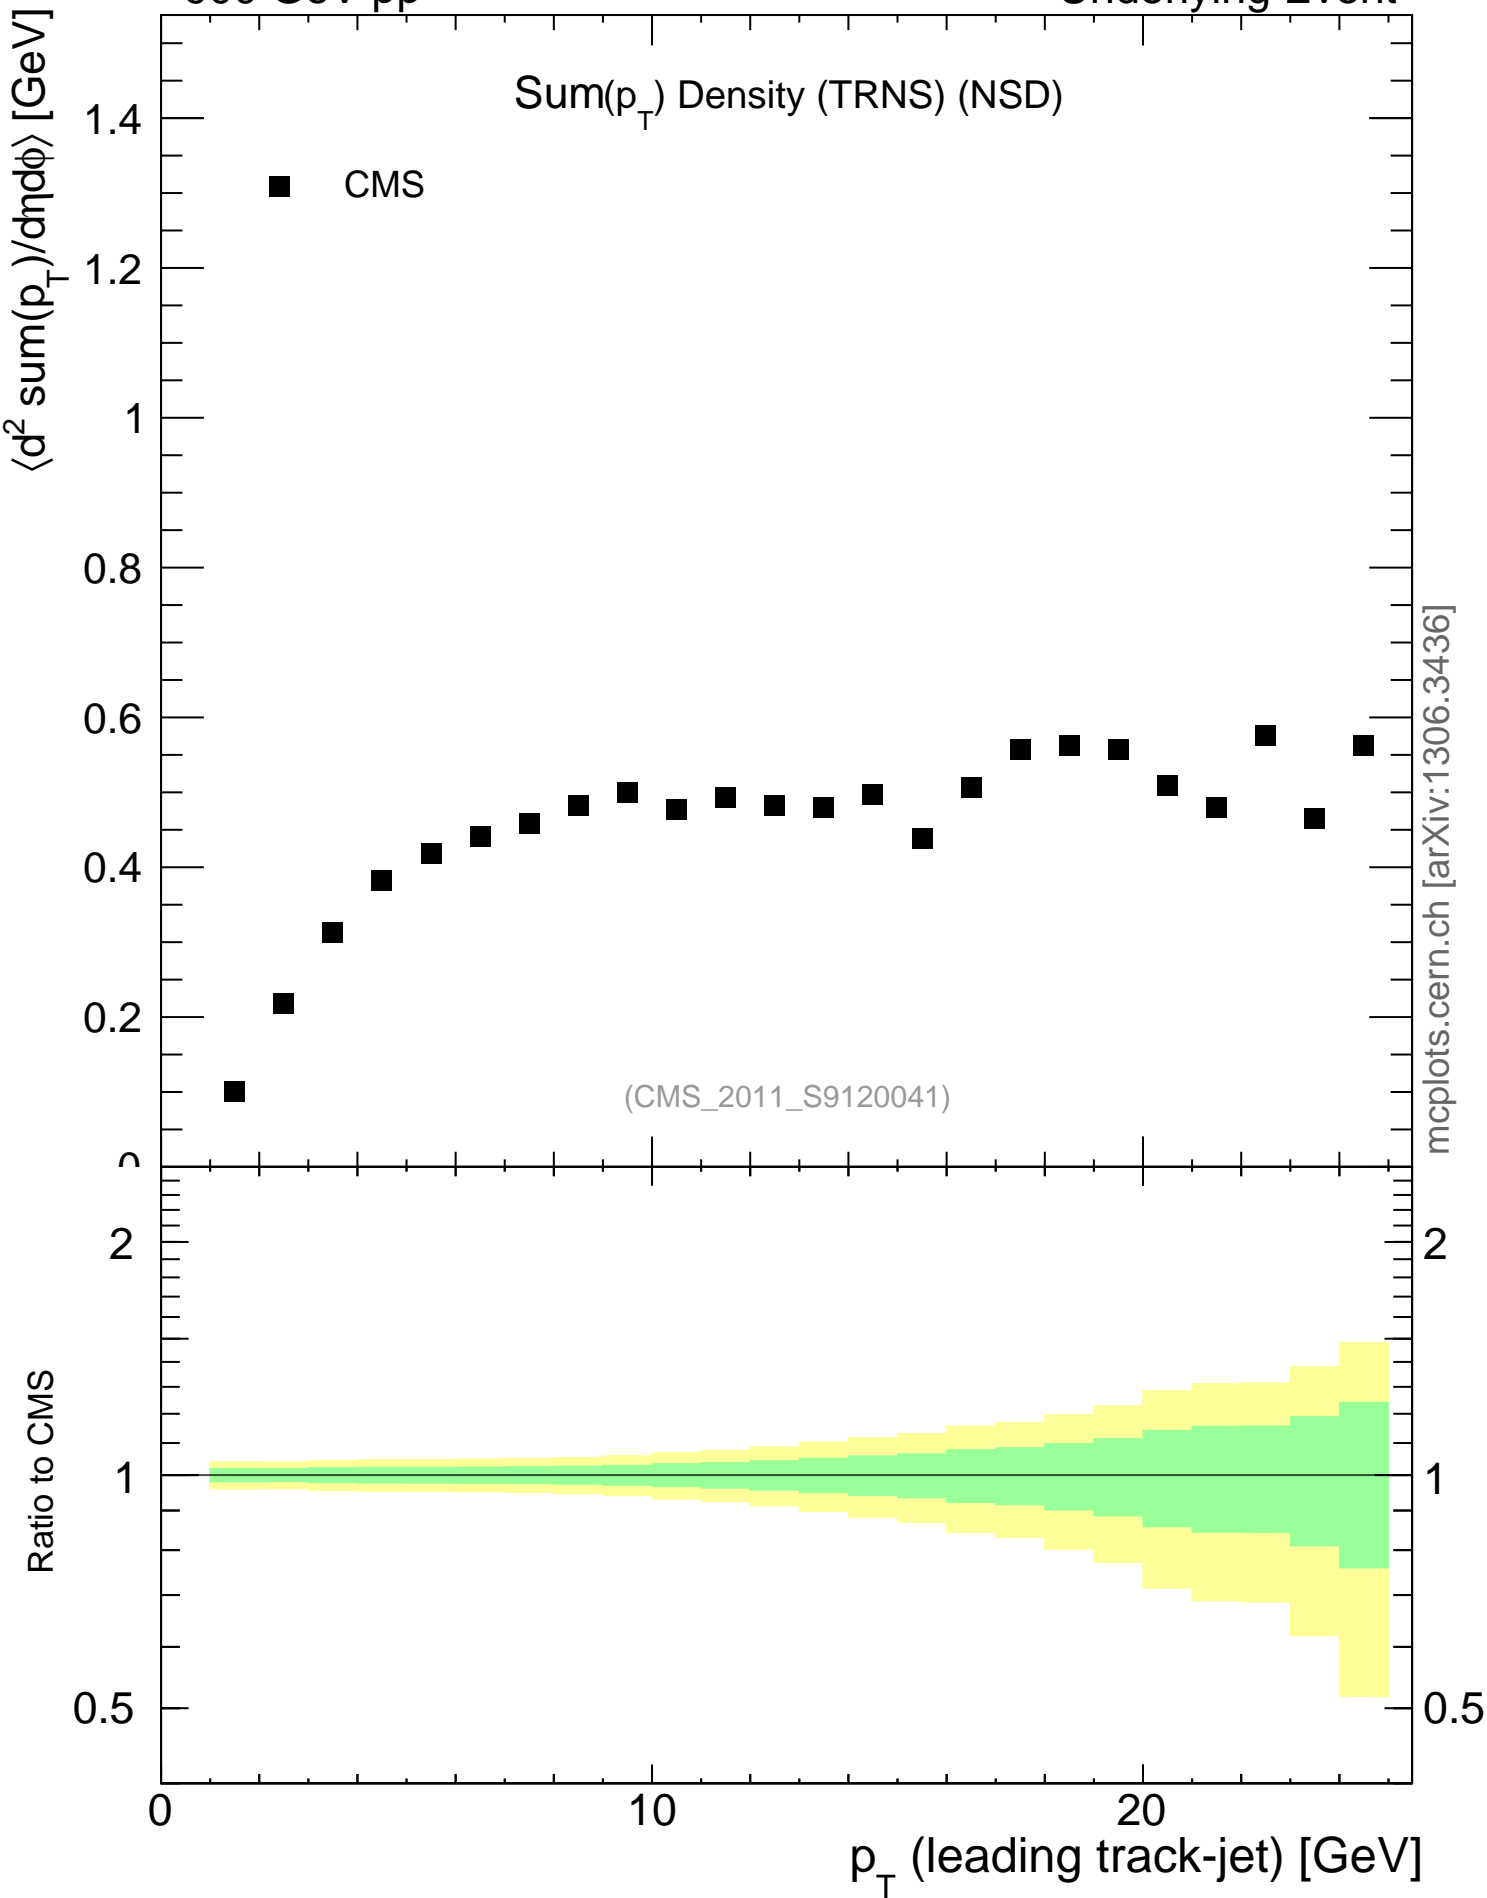

900 GeV pp

Underlying Event

mcplots.cern.ch [arXiv:1306.3436]