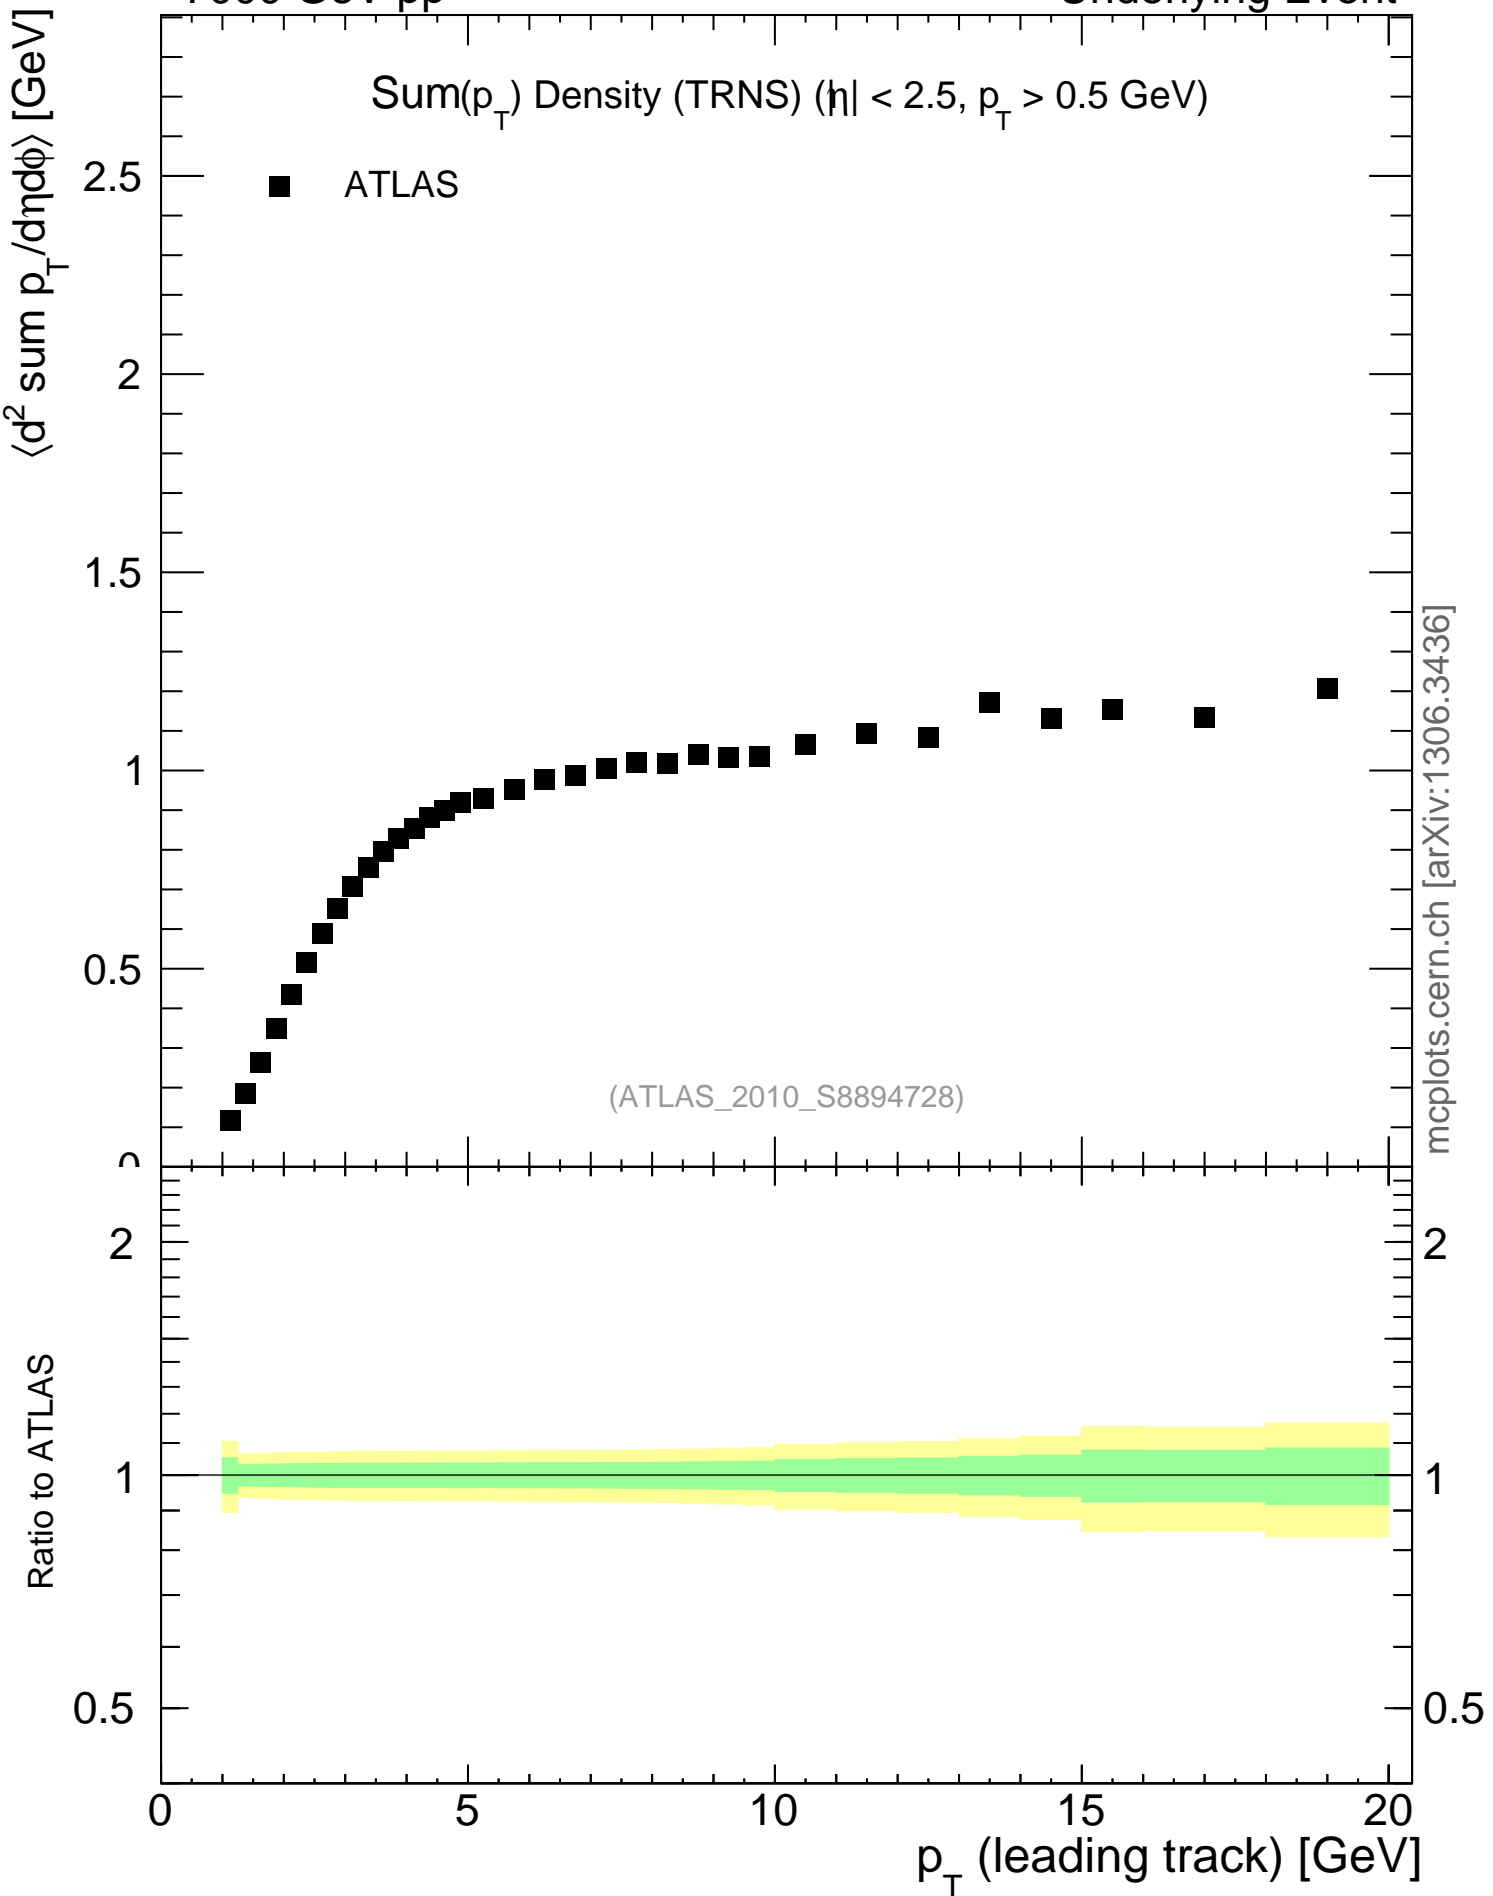

7000 GeV pp

Underlying Event

mcplots.cern.ch [arXiv:1306.3436]