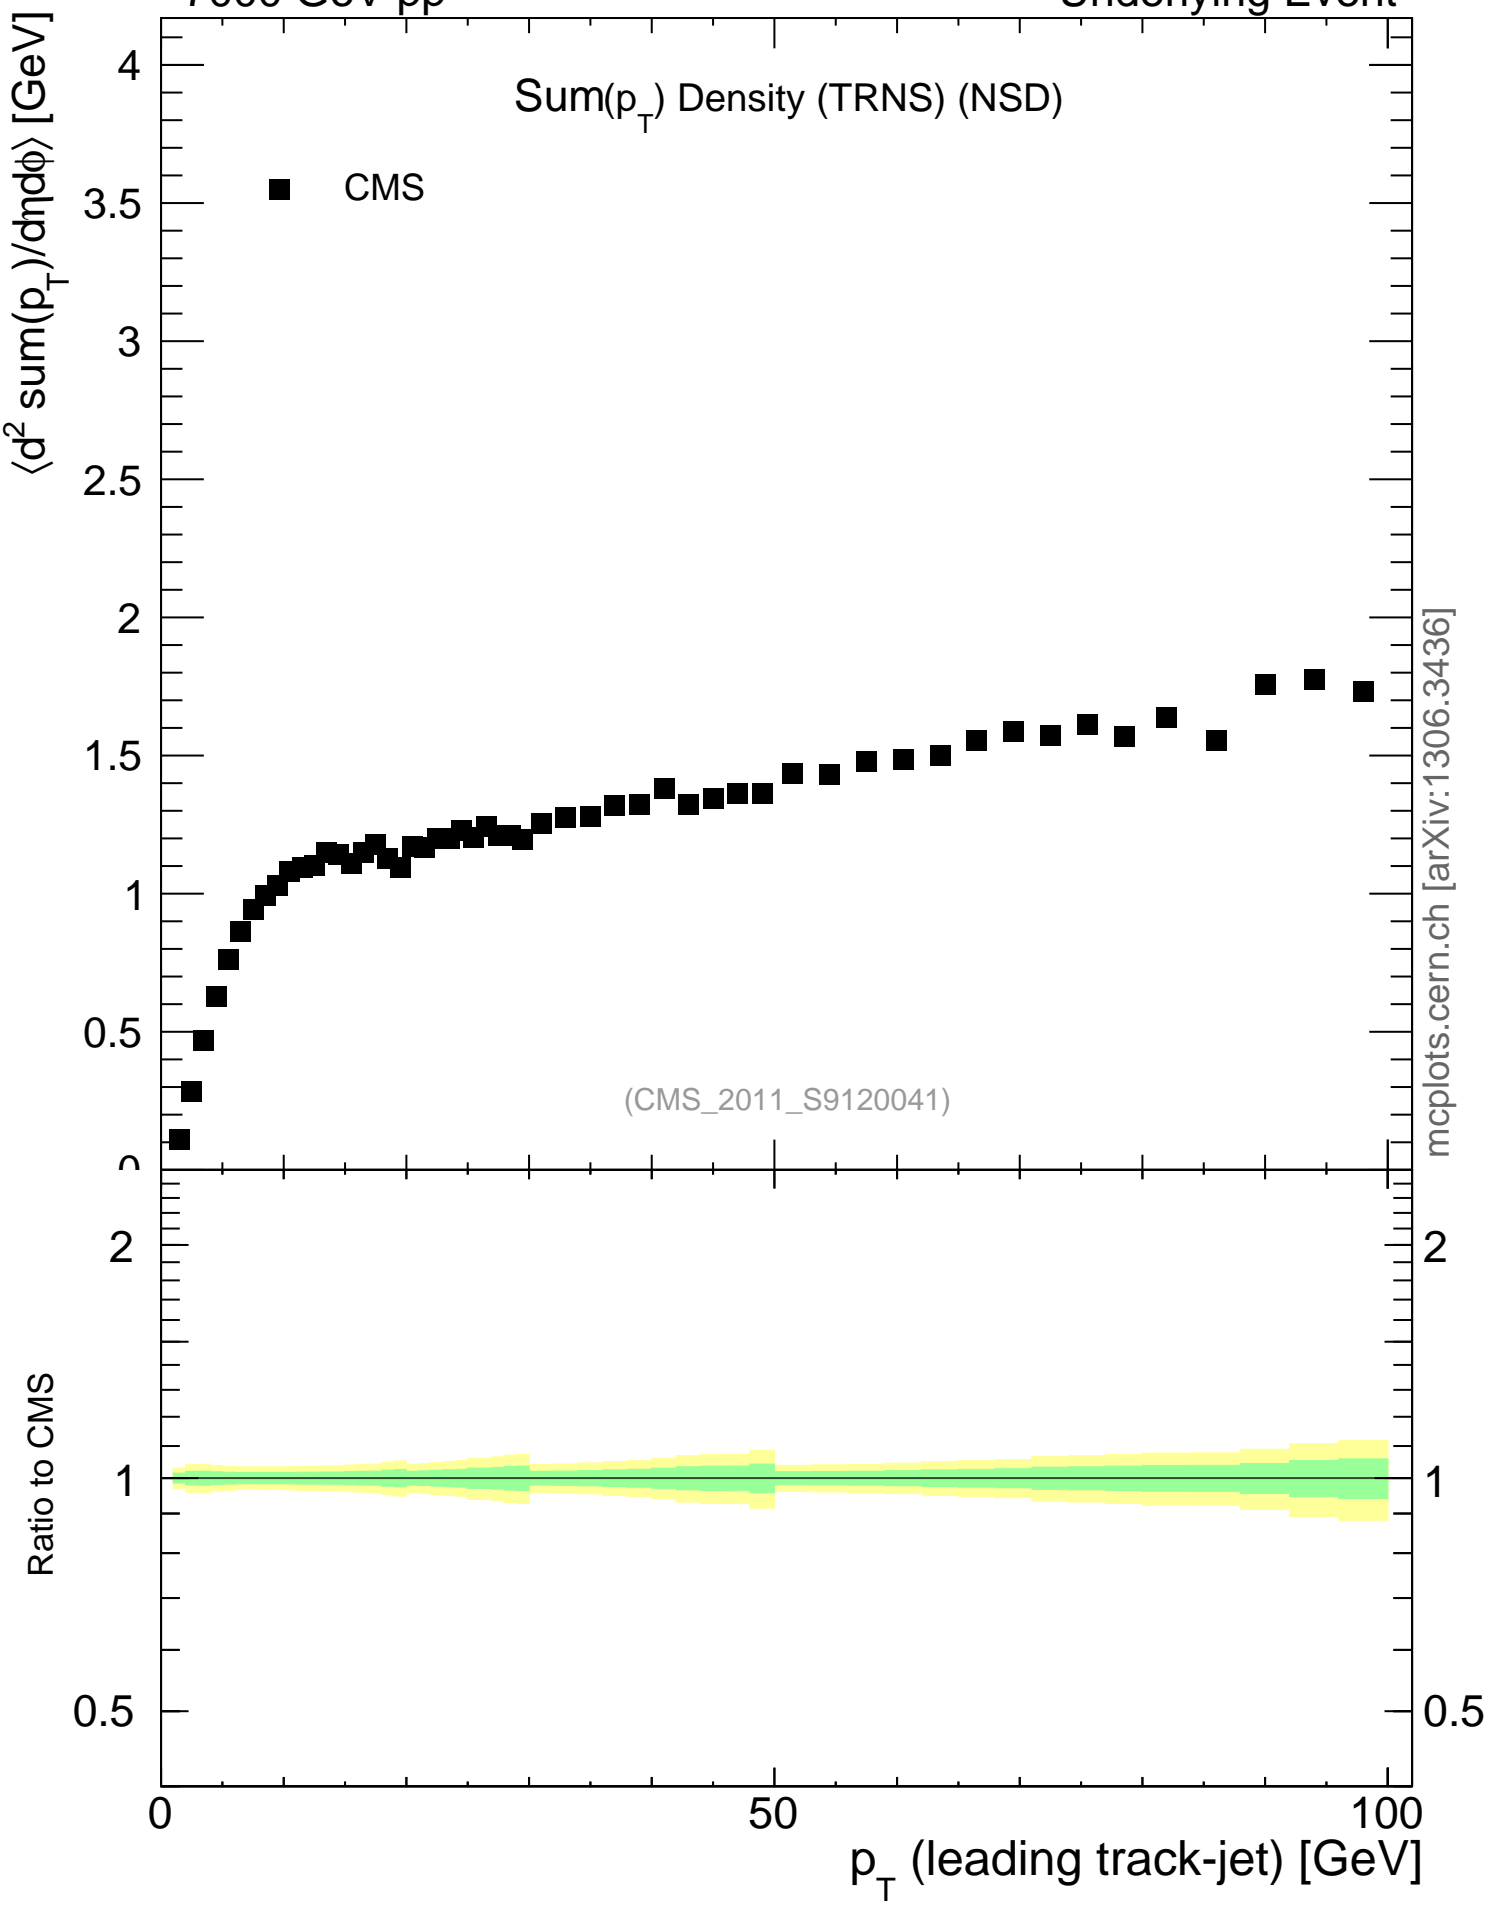

7000 GeV pp

Underlying Event

mcplots.cern.ch [arXiv:1306.3436]