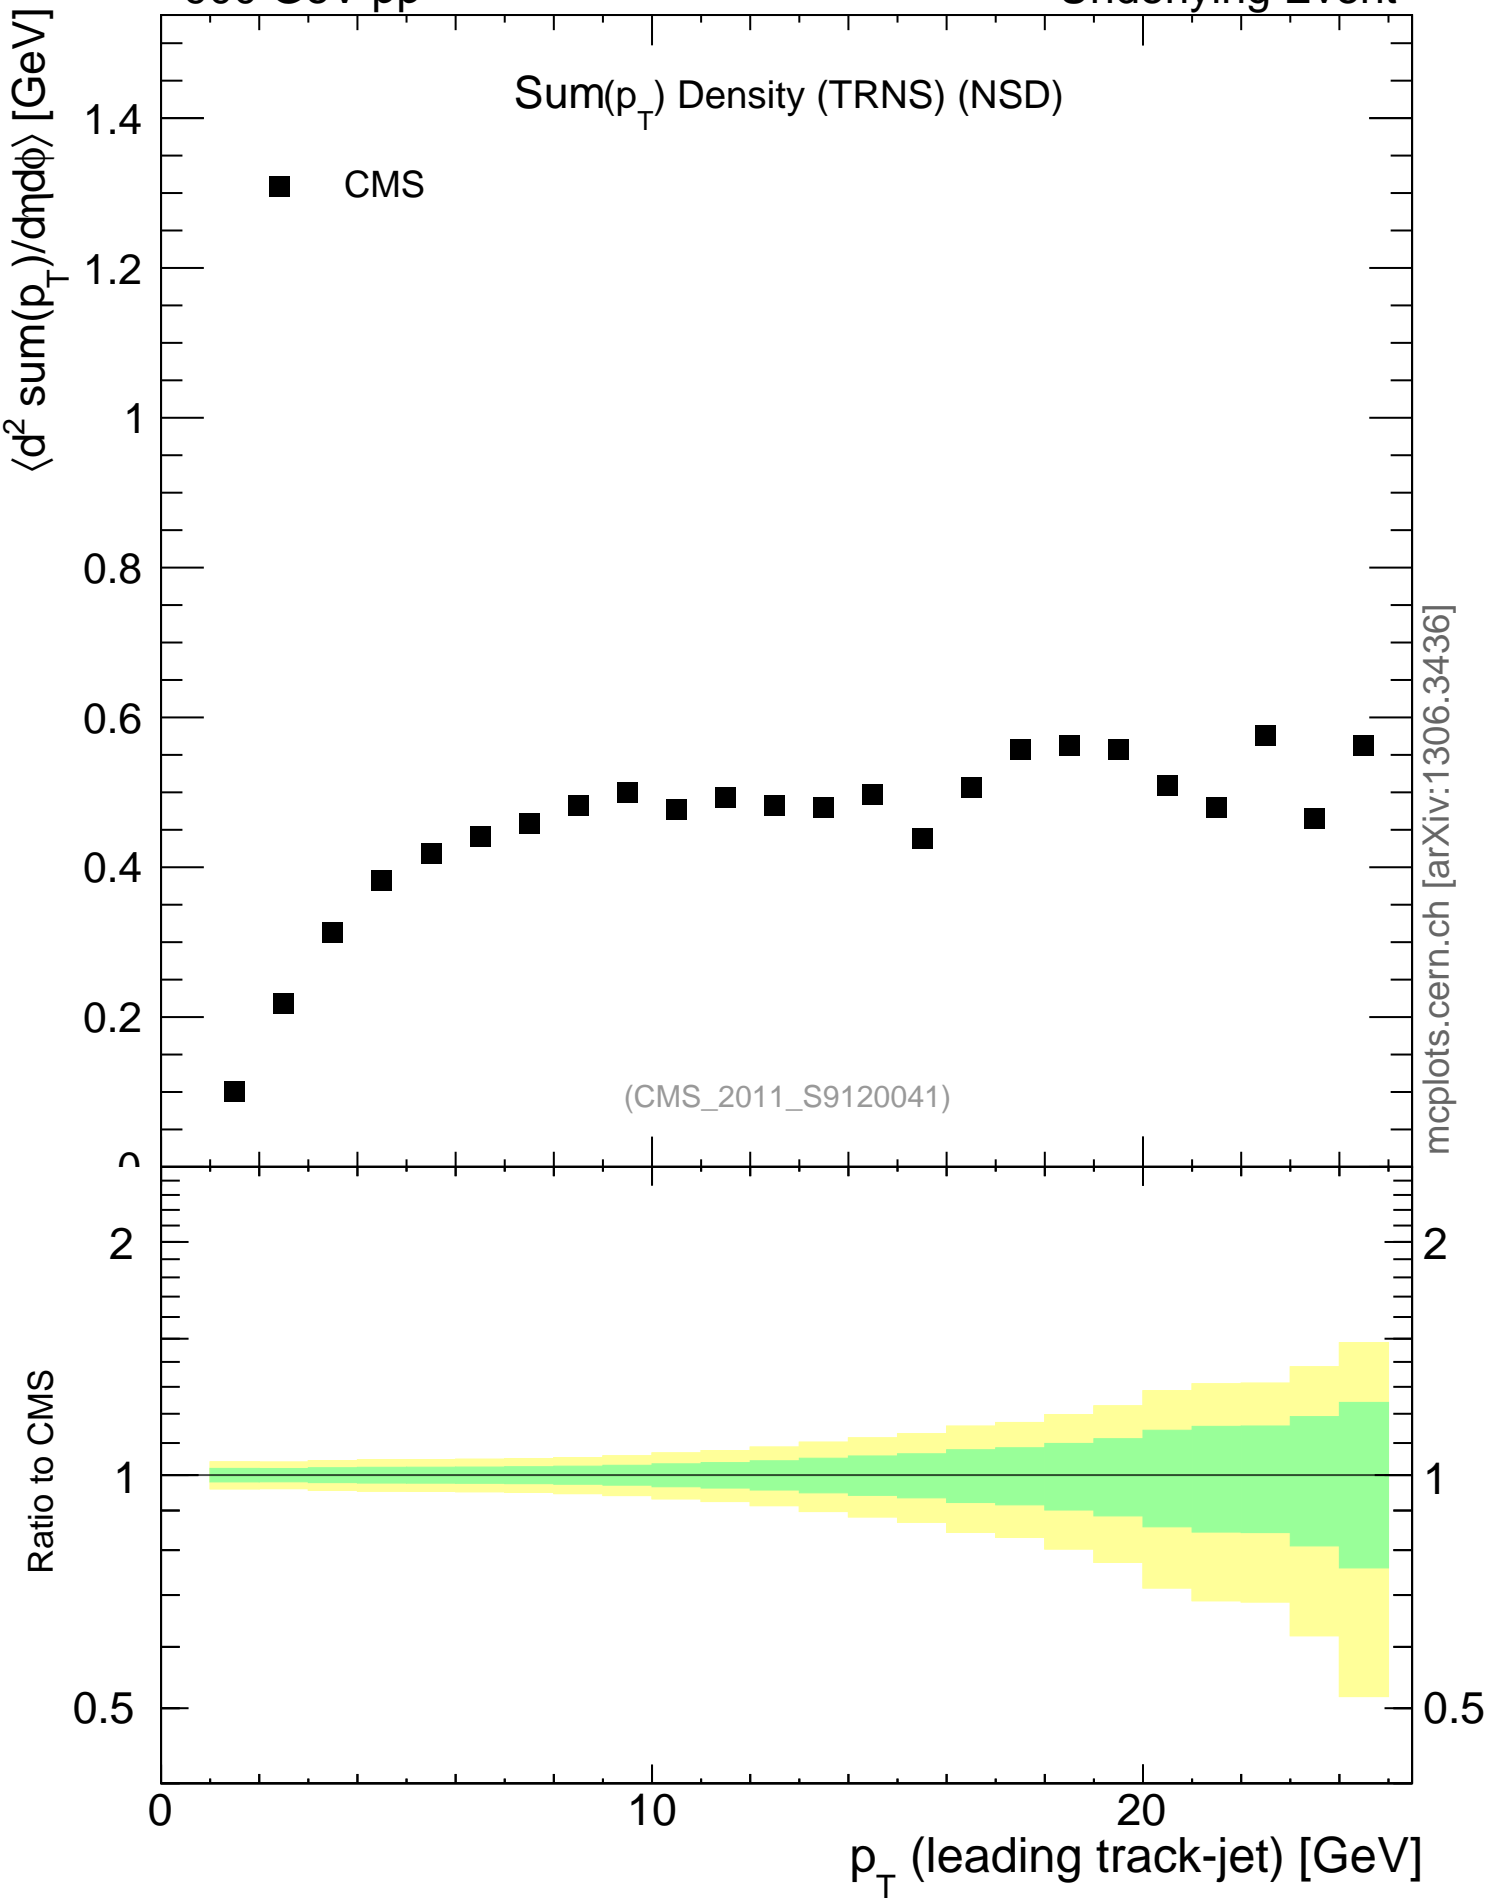

900 GeV pp

Underlying Event

mcplots.cern.ch [arXiv:1306.3436]