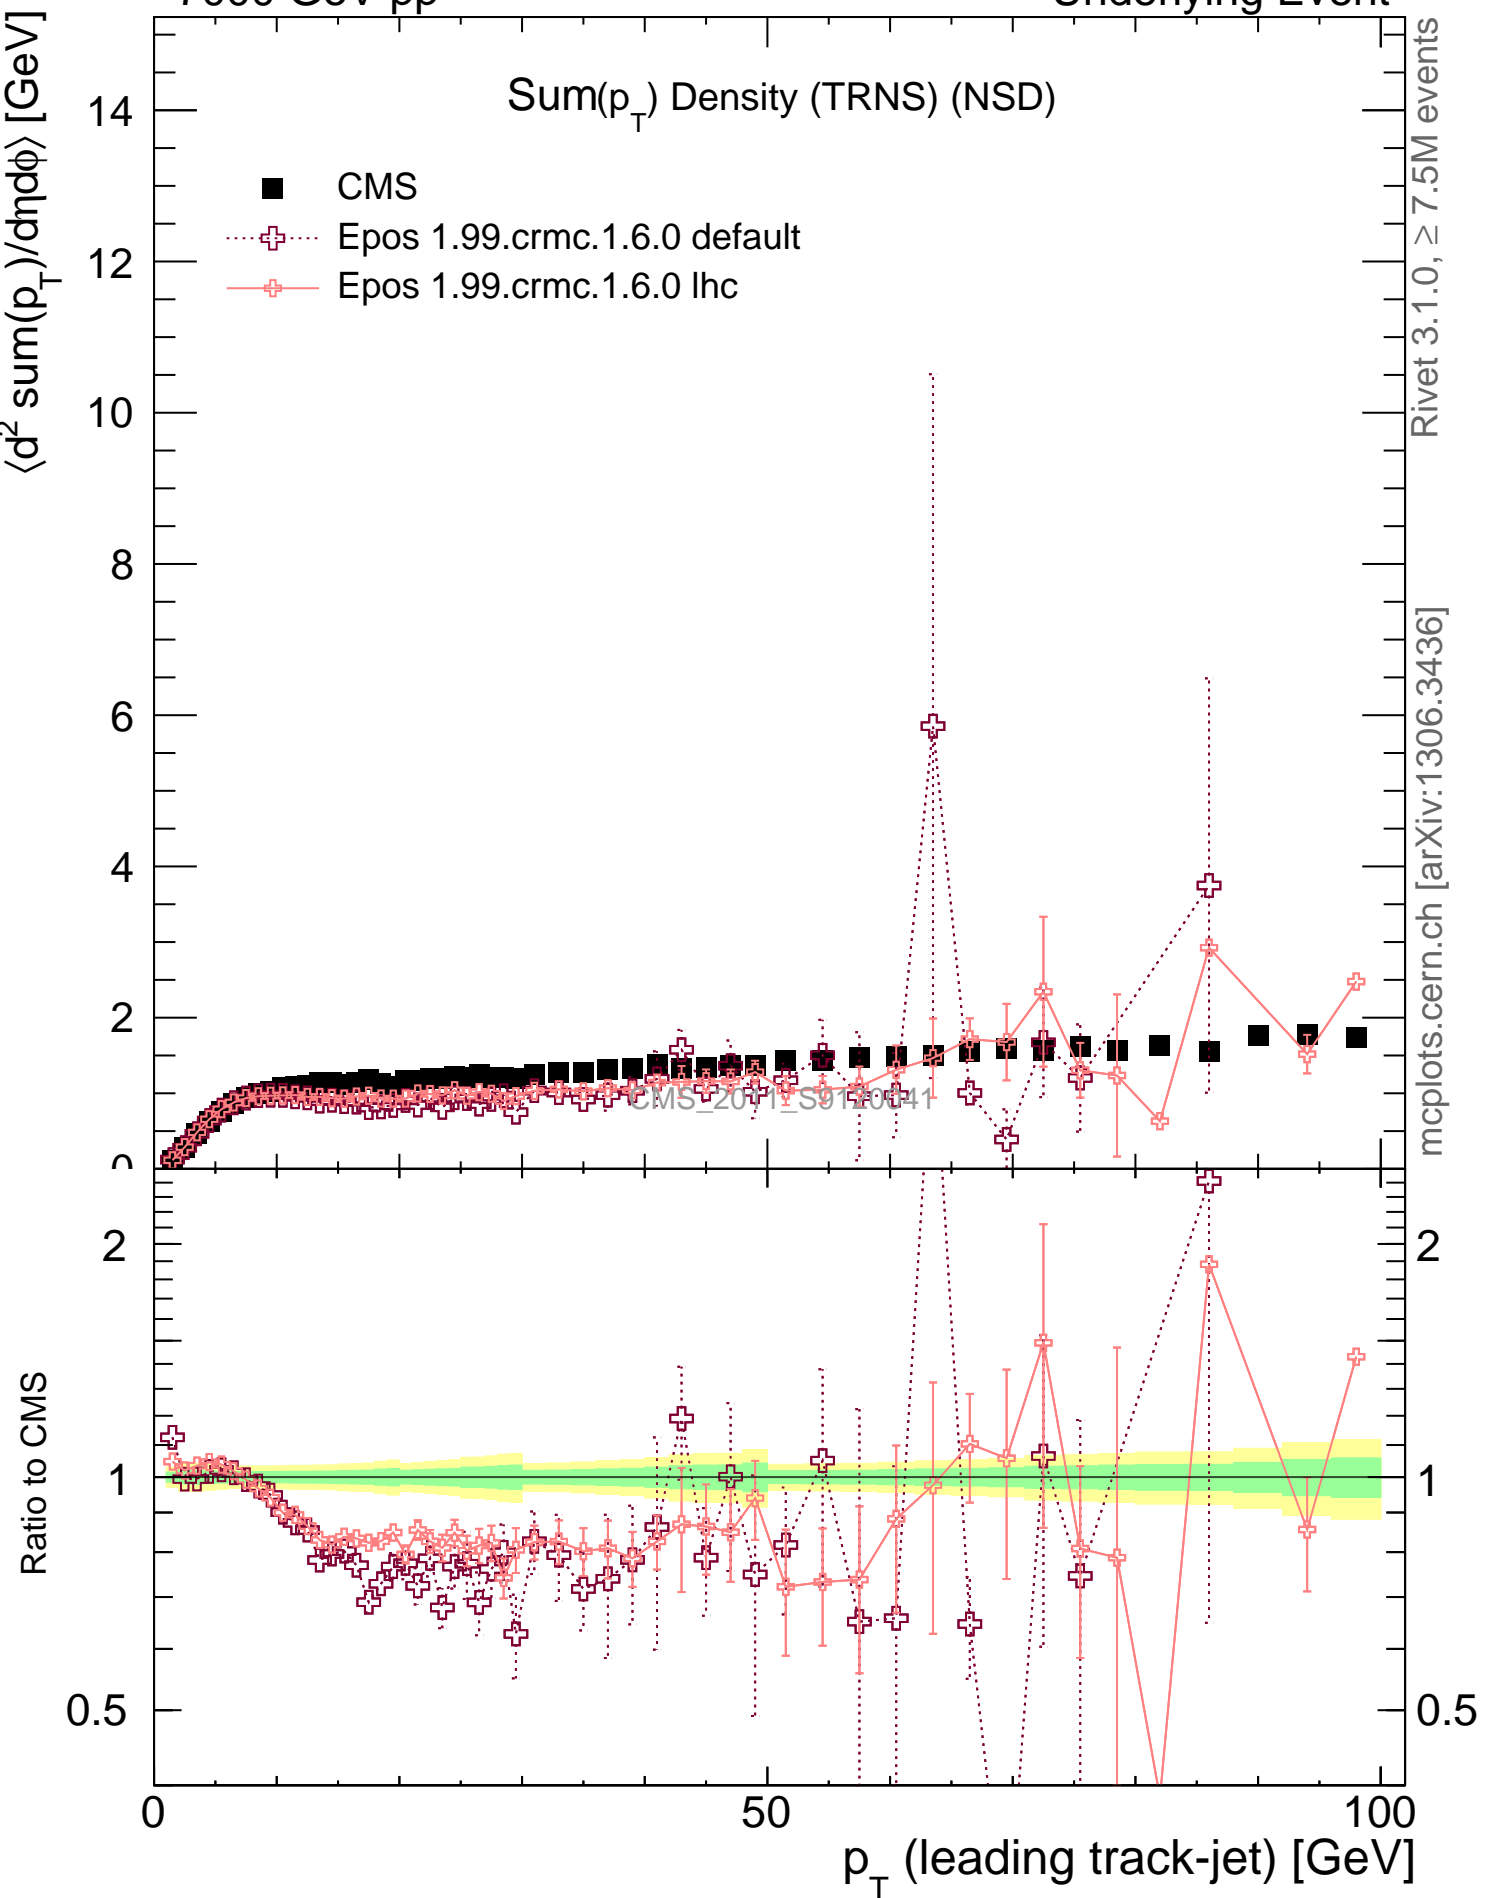

7000 GeV pp

Underlying Event

Sum(p_T) Density (TRNS) (NSD)Rivet 3.1.0, ≥ 7.5 M events

mcplots.cern.ch [arXiv:1306.3436]

2

1

0.5

 p_T (leading track-jet) [GeV]