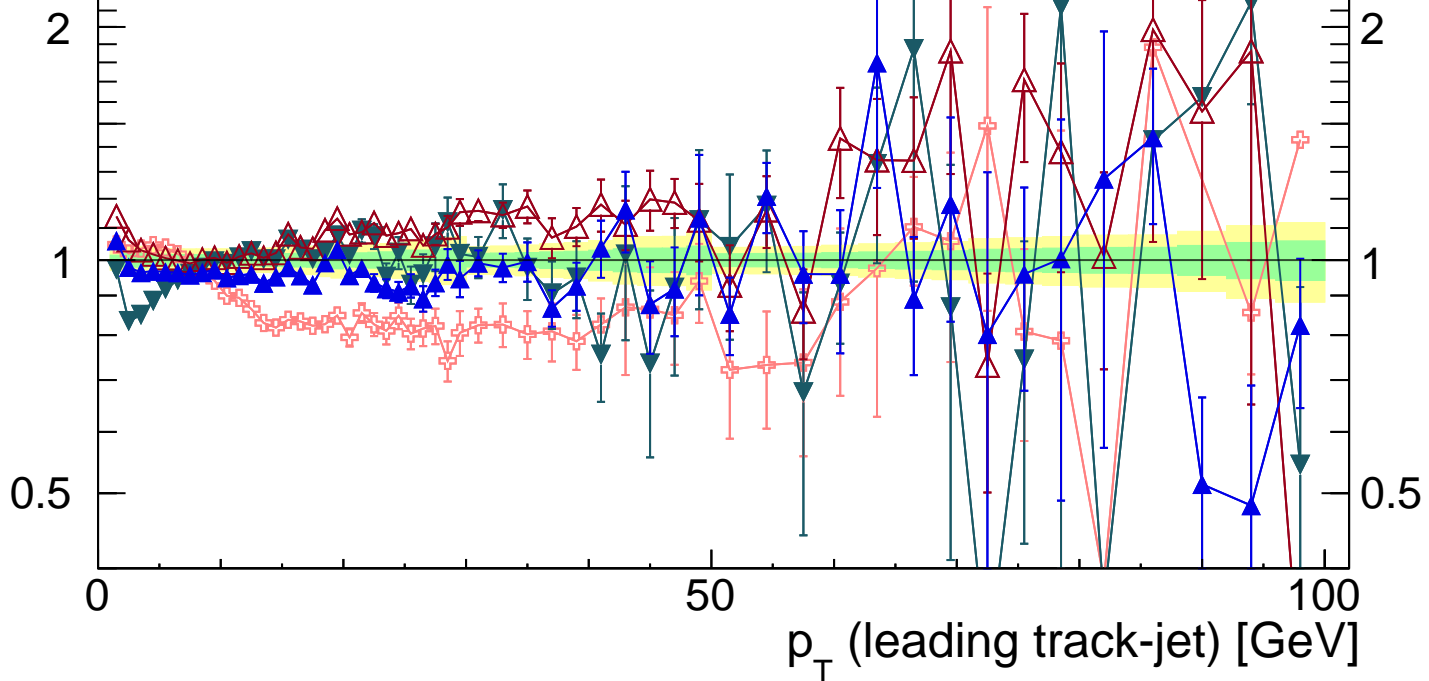

7000 GeV pp

Underlying Event

Sum(p_T) Density (TRNS) (NSD)

- CMS
- +— Epos 1.99.crmc.1.6.0 lhc
- ▼— Herwig 7.2.0 softTune
- △— Pythia 6.428 370
- ▲— Pythia 8.301 default

CMS_2011_S9120041

Rivet 3.1.0, ≥ 5.5M events
mcplots.cern.ch [arXiv:1306.3436]

Ratio to CMS

 p_T (leading track-jet) [GeV]