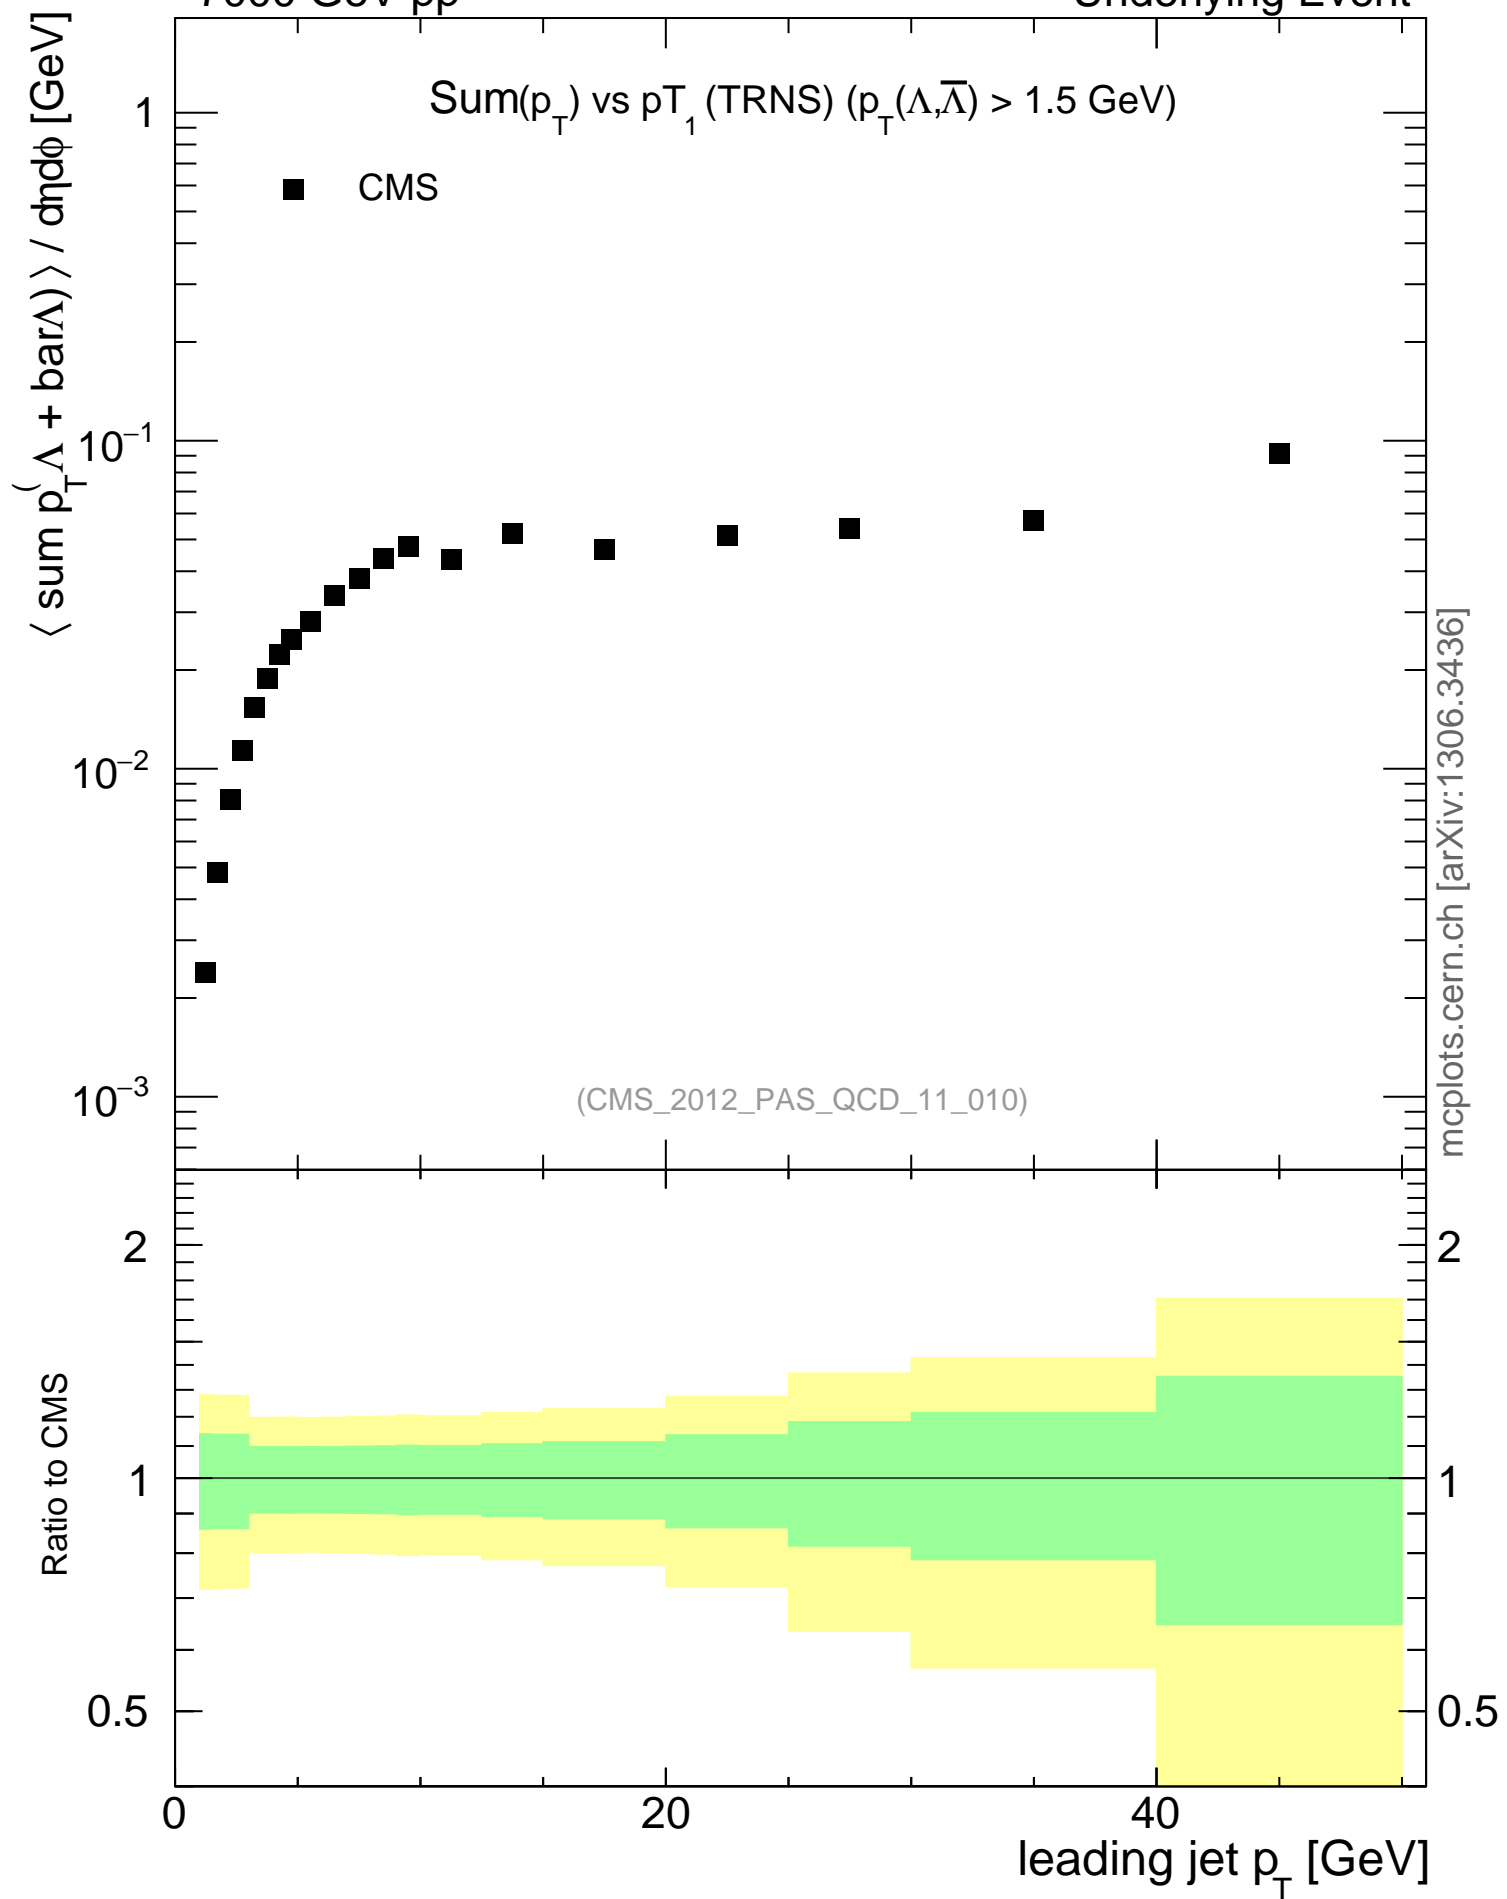

7000 GeV pp

Underlying Event

mcplots.cern.ch [arXiv:1306.3436]