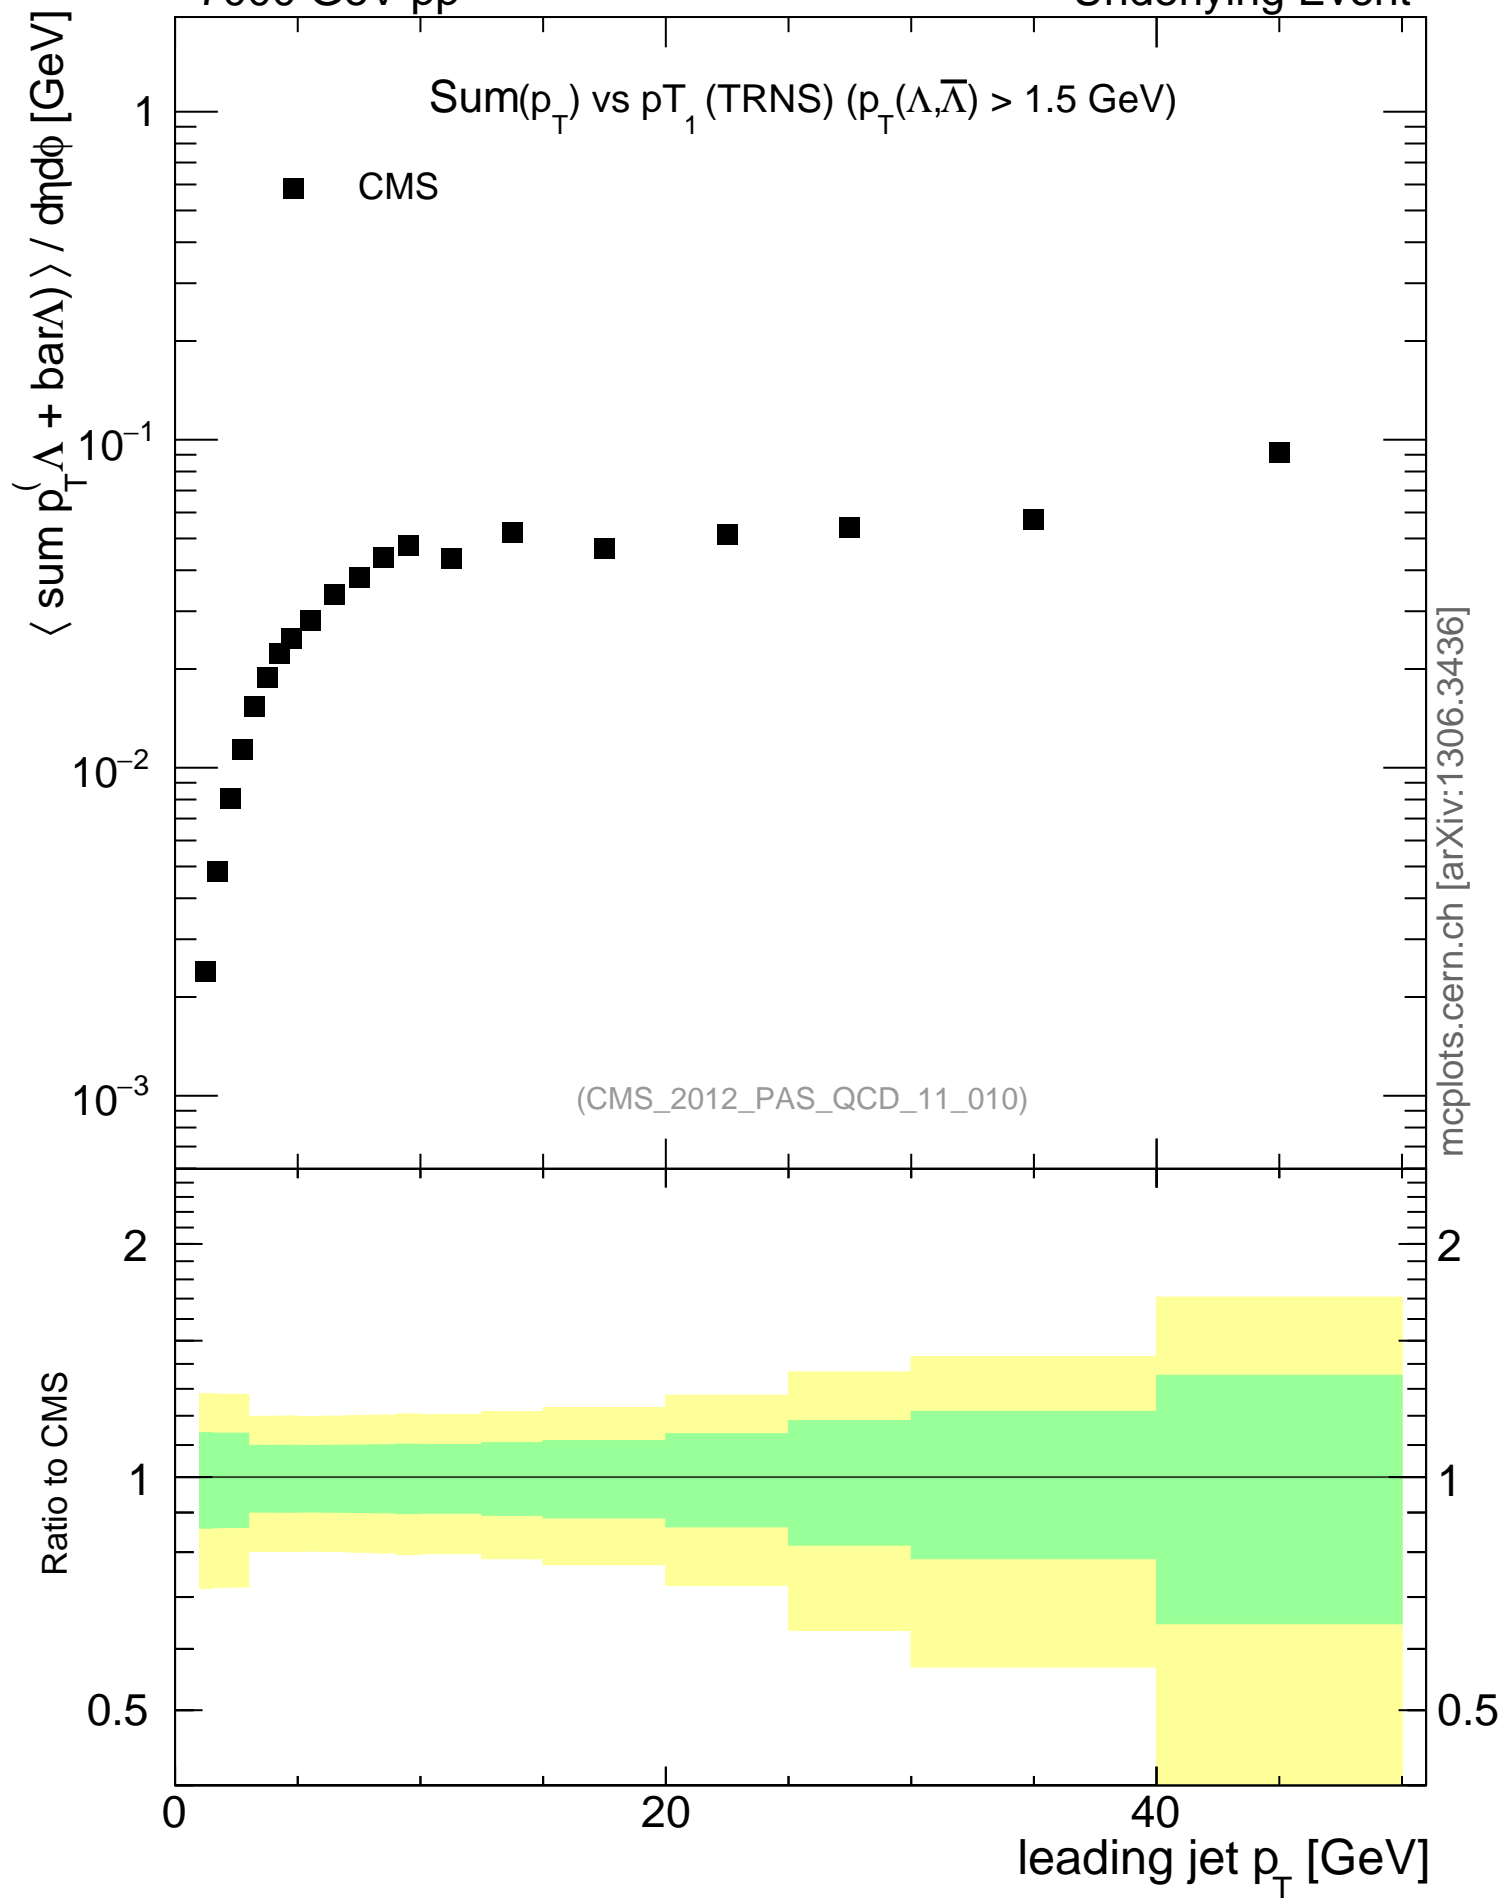

7000 GeV pp

Underlying Event

mcplots.cern.ch [arXiv:1306.3436]