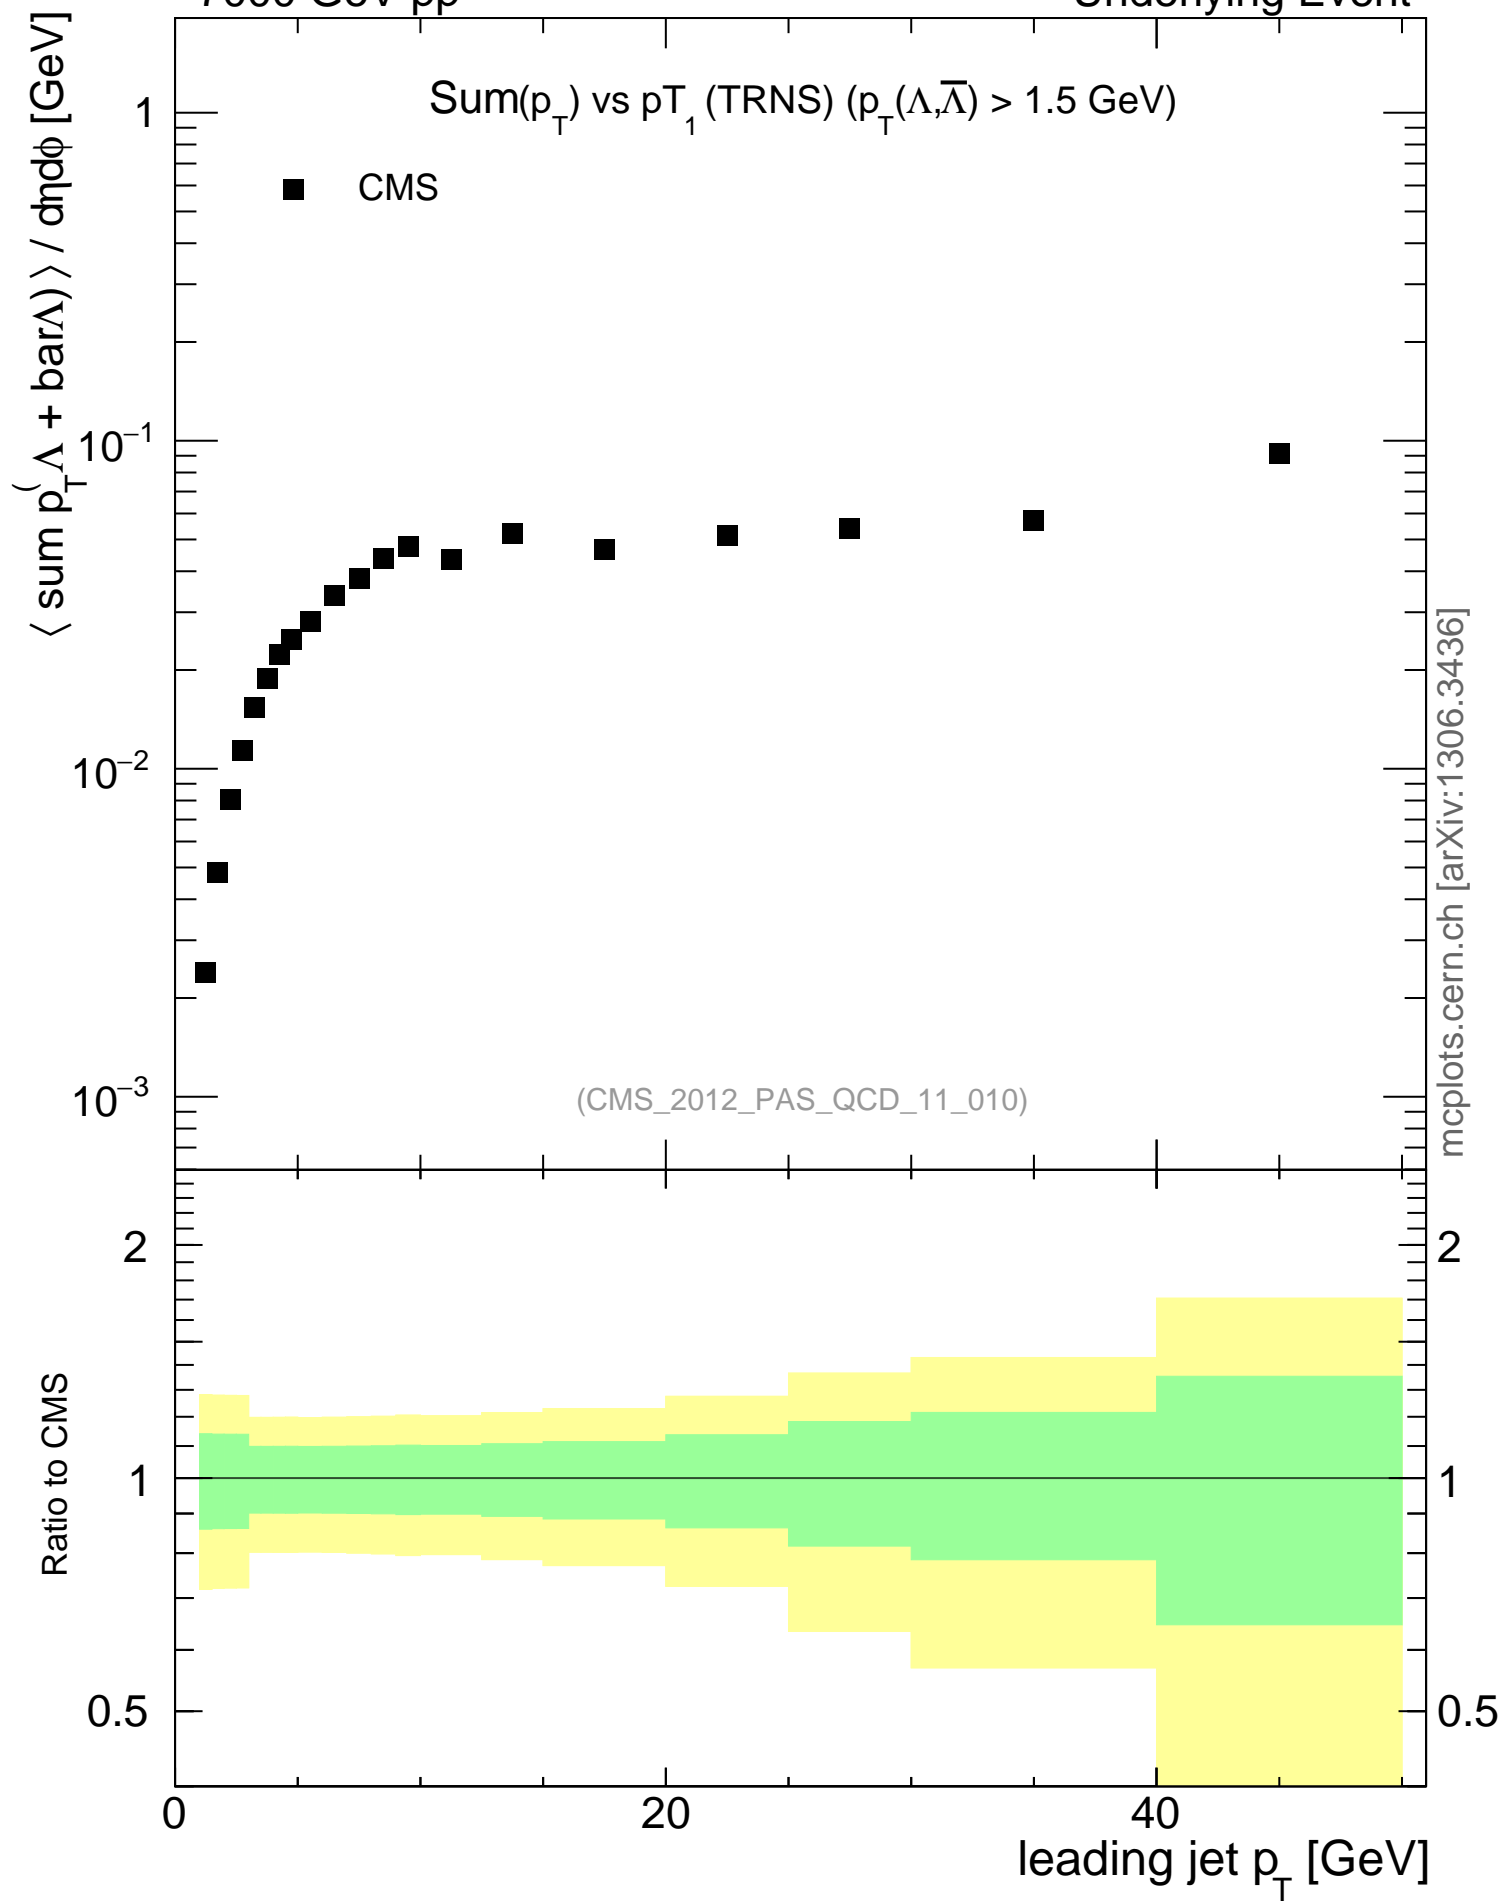

7000 GeV pp

Underlying Event

mcplots.cern.ch [arXiv:1306.3436]