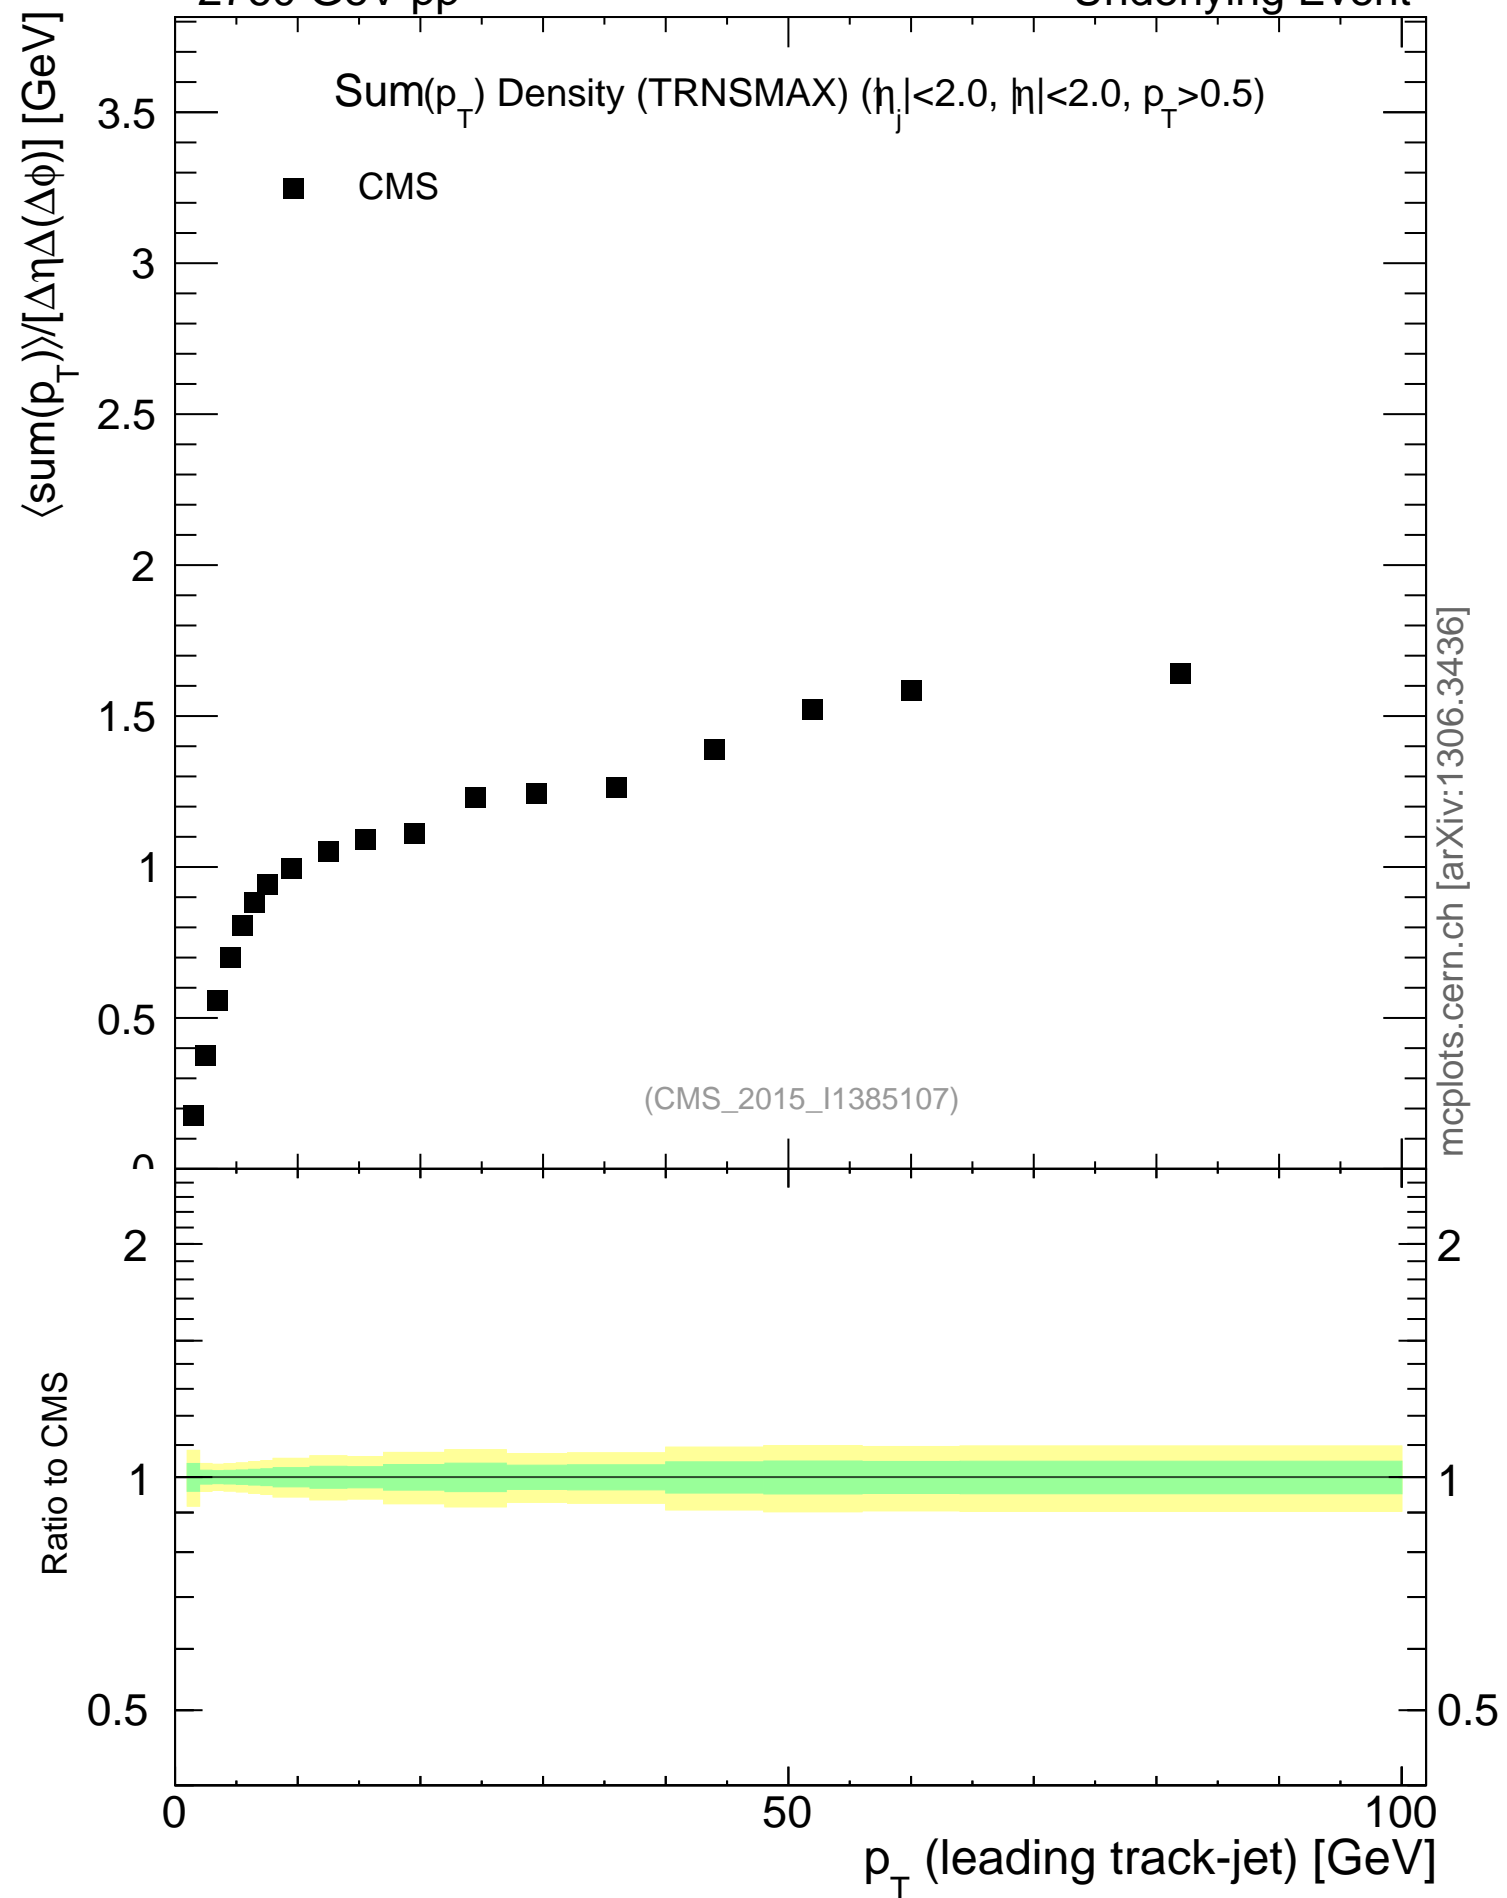

2760 GeV pp

Underlying Event

mcplots.cern.ch [arXiv:1306.3436]