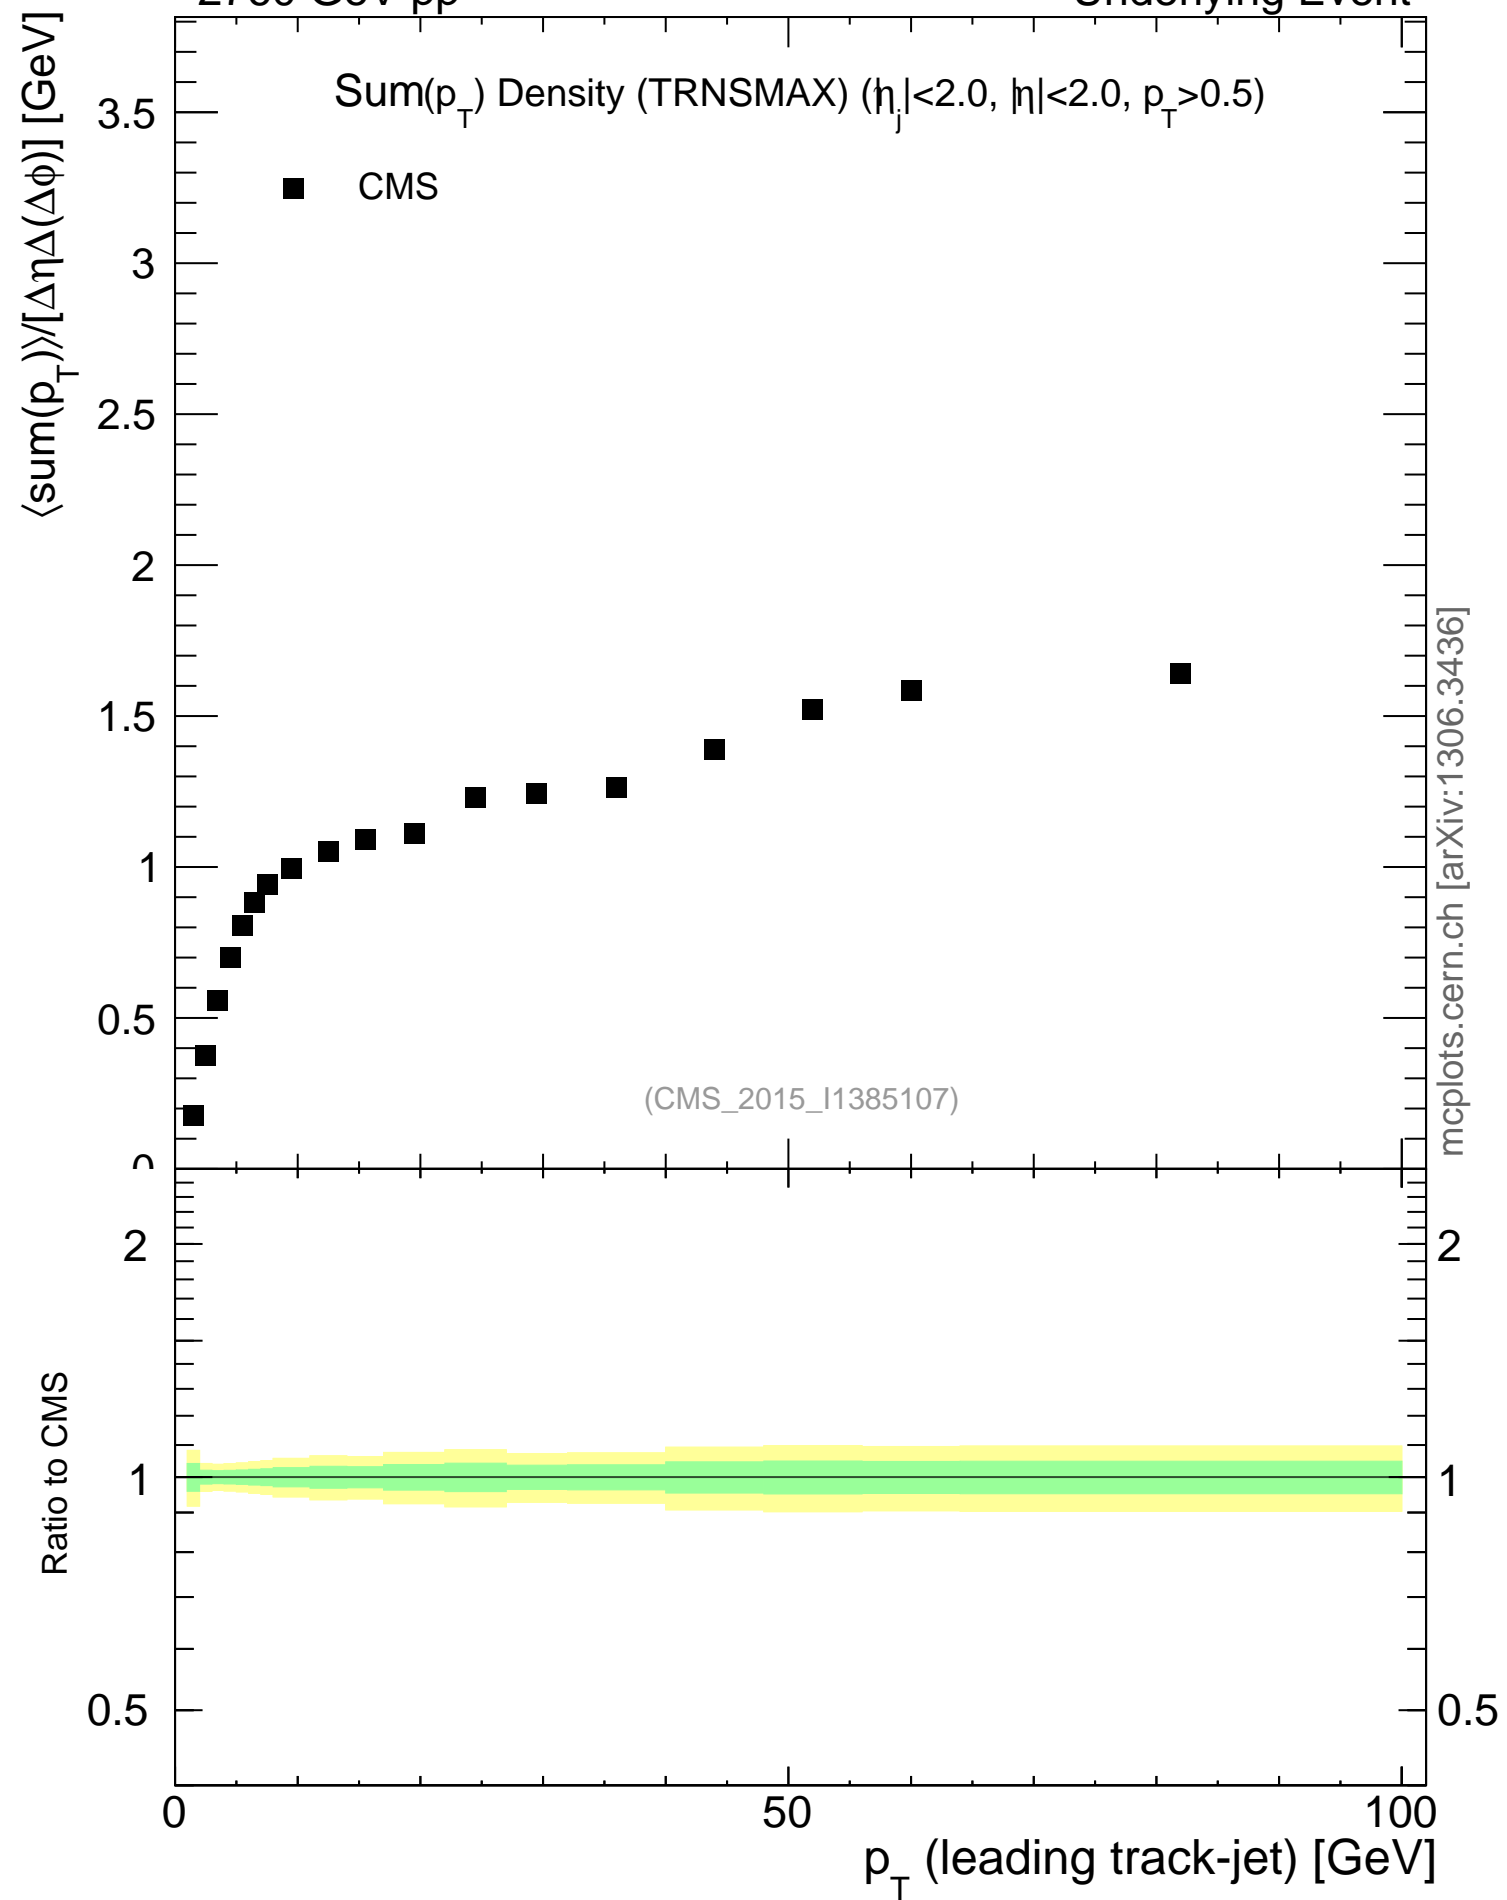

2760 GeV pp

Underlying Event

mcplots.cern.ch [arXiv:1306.3436]